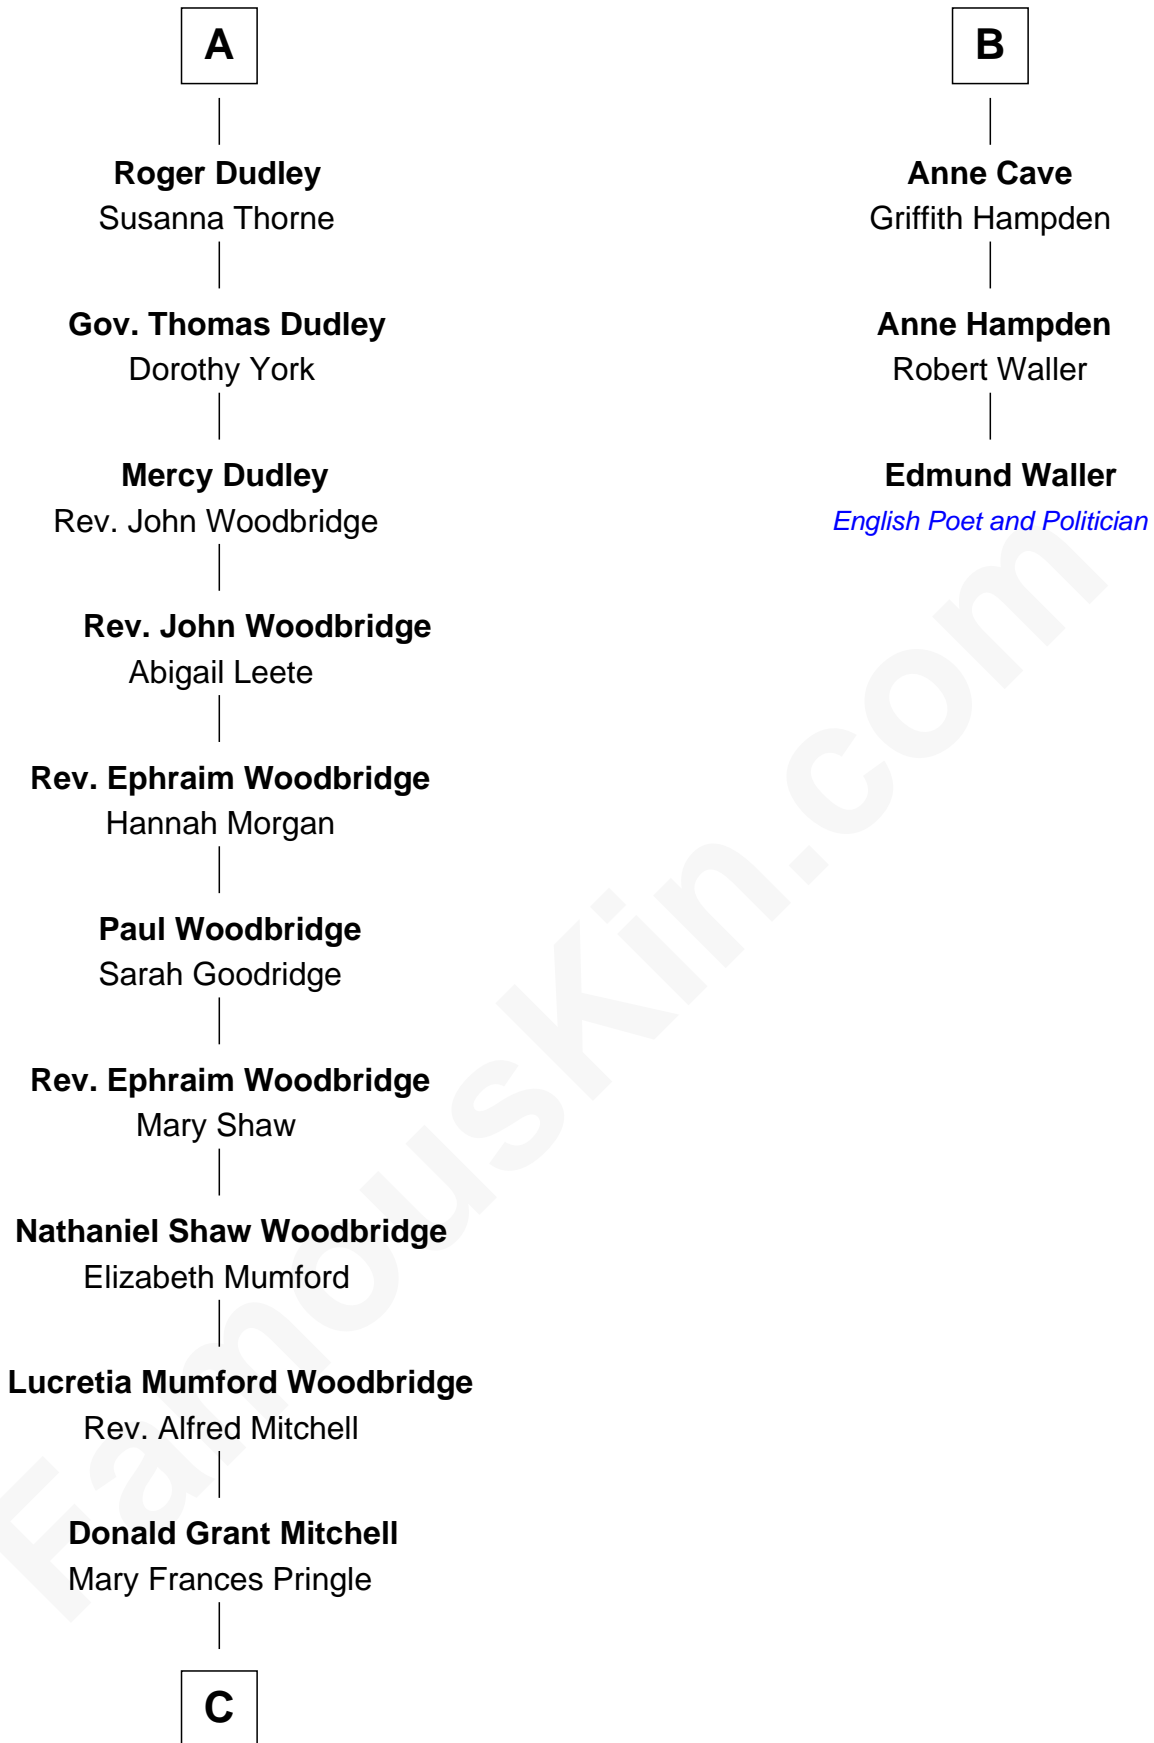

FamousKin.com Relationship Chart of

Paget Brewster

TV Actress

9th cousin 12 times removed of

Edmund Waller

English Poet and Politician

Sir Reynold de Grey

Eleanor le Strange

Sir Reynold Grey

Margaret de Ros

Margaret Grey

Sir William Bonville

William Bonville

Elizabeth Harington

William Bonville

Katherine Neville

Elizabeth Boteler

Thomas Lovett

Thomas Lovett

Anne Danvers

Elizabeth Lovett

Anthony Cave

B

C

—
Mary Pringle Mitchell
Edward Larned Ryerson

—
Donald Mitchell Ryerson
Isabelle McGenniss

—
Joan Ryerson
George Washington Wales Brewster

—
Galen Brewster
Hathaway Tew

—
Paget Brewster
TV Actress