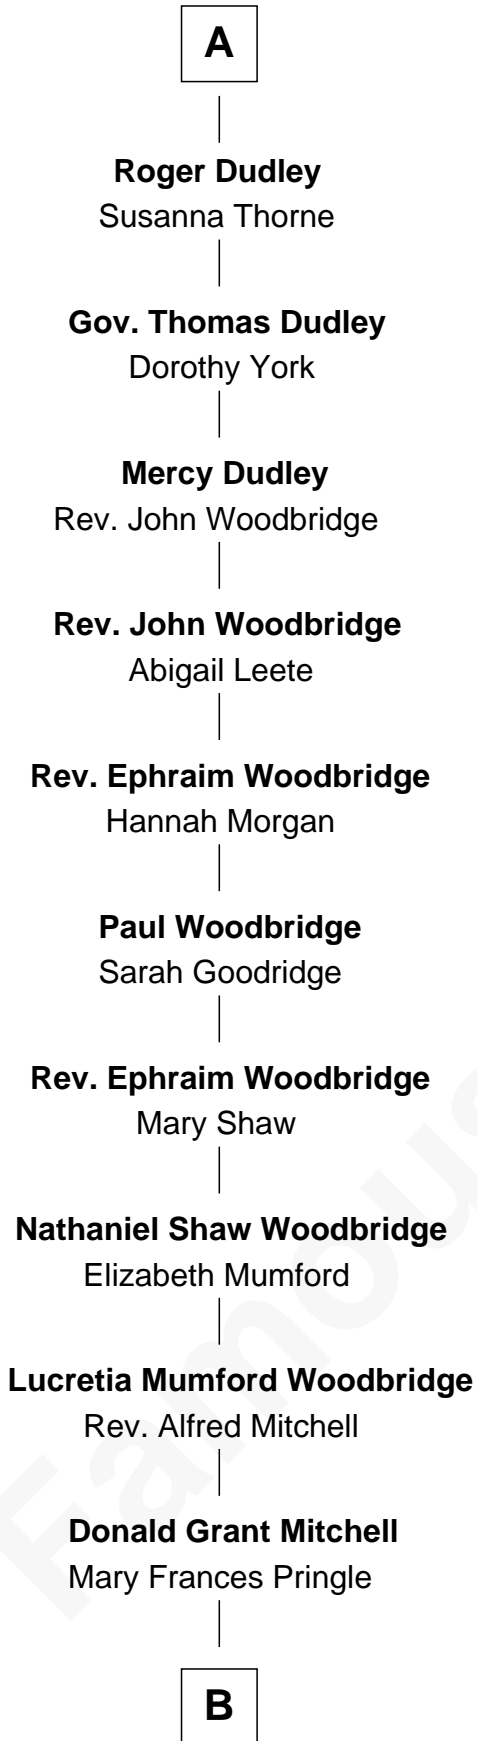

# FamousKin.com Relationship Chart of

**Paget Brewster**

*TV Actress*

5th cousin 16 times removed of

**Catherine Howard**

*5th Wife of King Henry VIII*

**B**

—  
**Mary Pringle Mitchell**  
Edward Larned Ryerson

—  
**Donald Mitchell Ryerson**  
Isabelle McGenniss

—  
**Joan Ryerson**  
George Washington Wales Brewster

—  
**Galen Brewster**  
Hathaway Tew

—  
**Paget Brewster**  
*TV Actress*