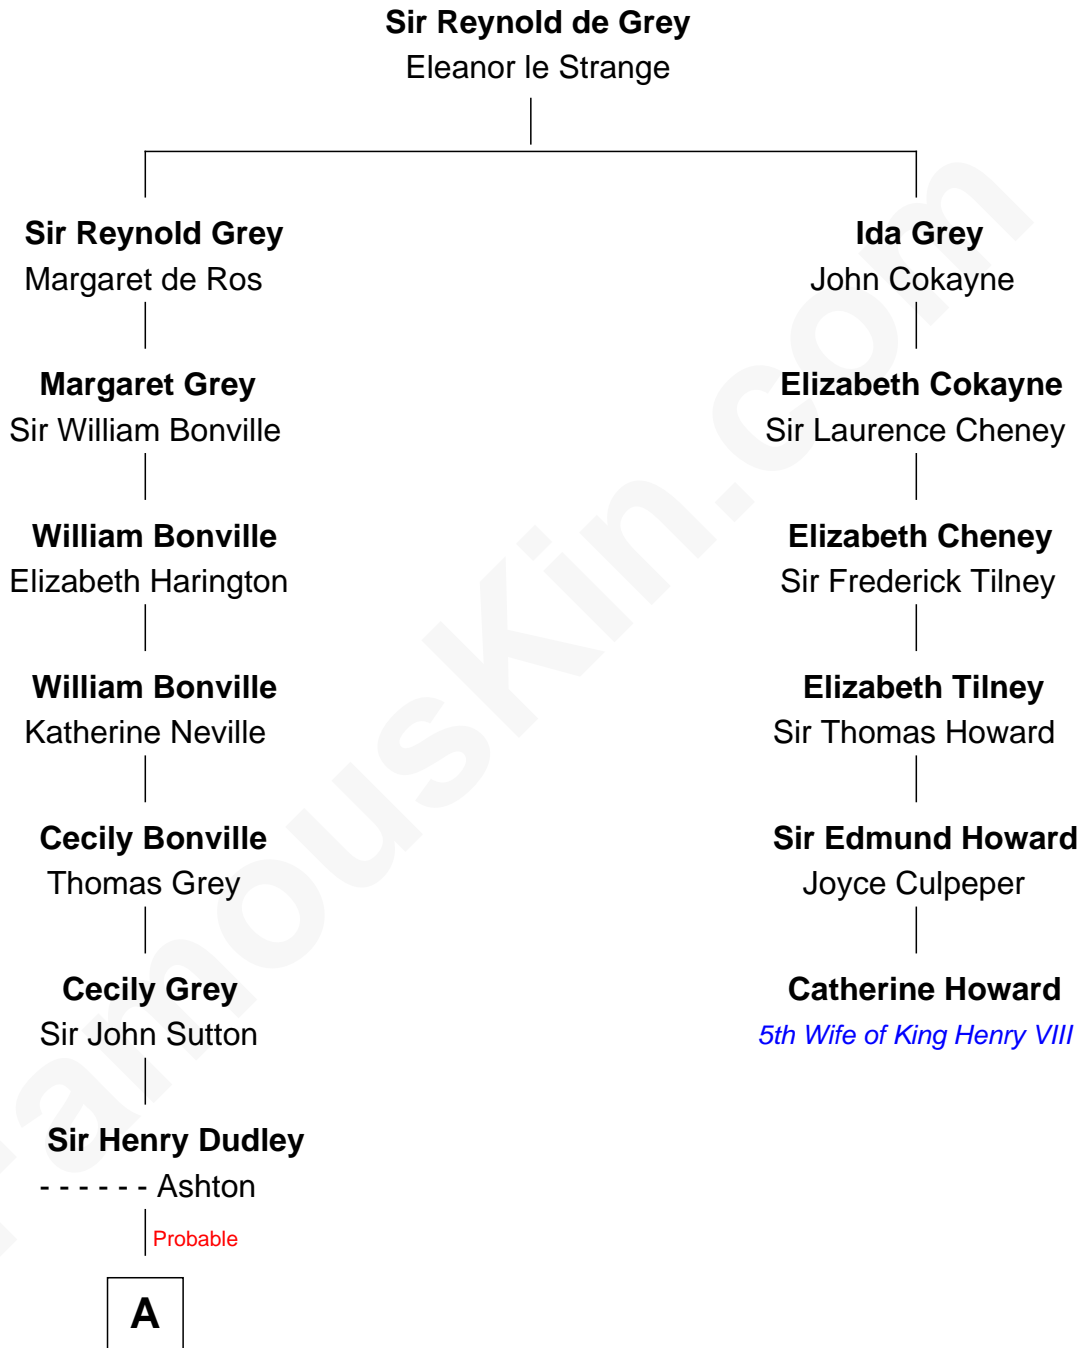

# FamousKin.com Relationship Chart of

**Paget Brewster**

*TV Actress*

5th cousin 16 times removed of

**Catherine Howard**

*5th Wife of King Henry VIII*

**B**

—  
**Mary Pringle Mitchell**  
Edward Larned Ryerson

—  
**Donald Mitchell Ryerson**  
Isabelle McGenniss

—  
**Joan Ryerson**  
George Washington Wales Brewster

—  
**Galen Brewster**  
Hathaway Tew

—  
**Paget Brewster**  
*TV Actress*