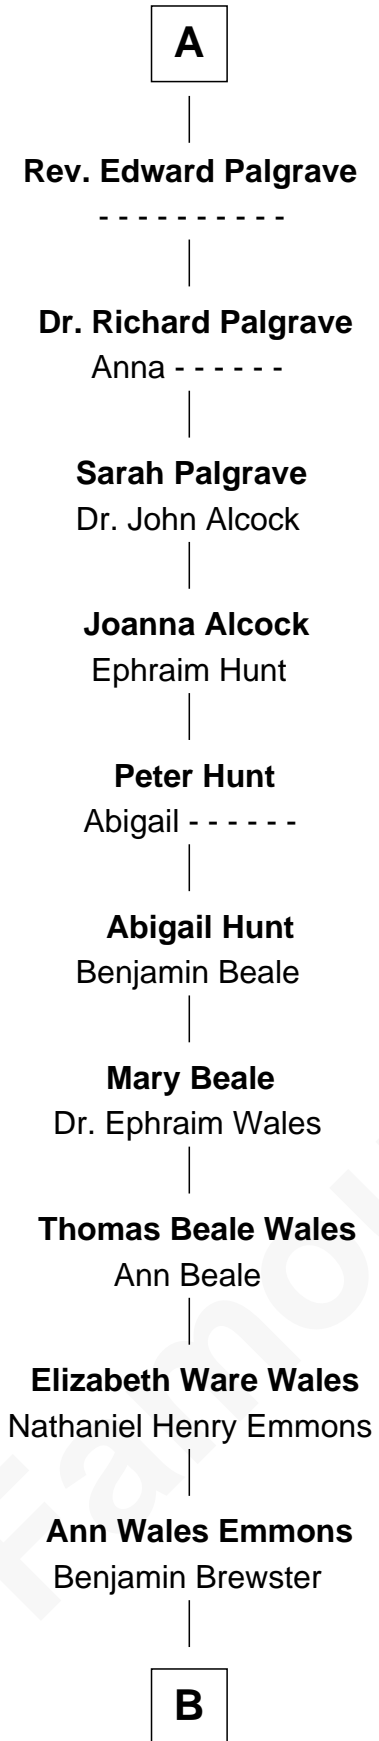

# FamousKin.com Relationship Chart of

**Paget Brewster**

*TV Actress*

6th cousin 14 times removed of

**Catherine Howard**

*5th Wife of King Henry VIII*

**B**

Dr. George Washington Wales Brewster

Ellen Mackenzie Hodge

George Washington Wales Brewster

Joan Ryerson

Galen Brewster

Hathaway Tew

Paget Brewster

*TV Actress*

FamousKin.com