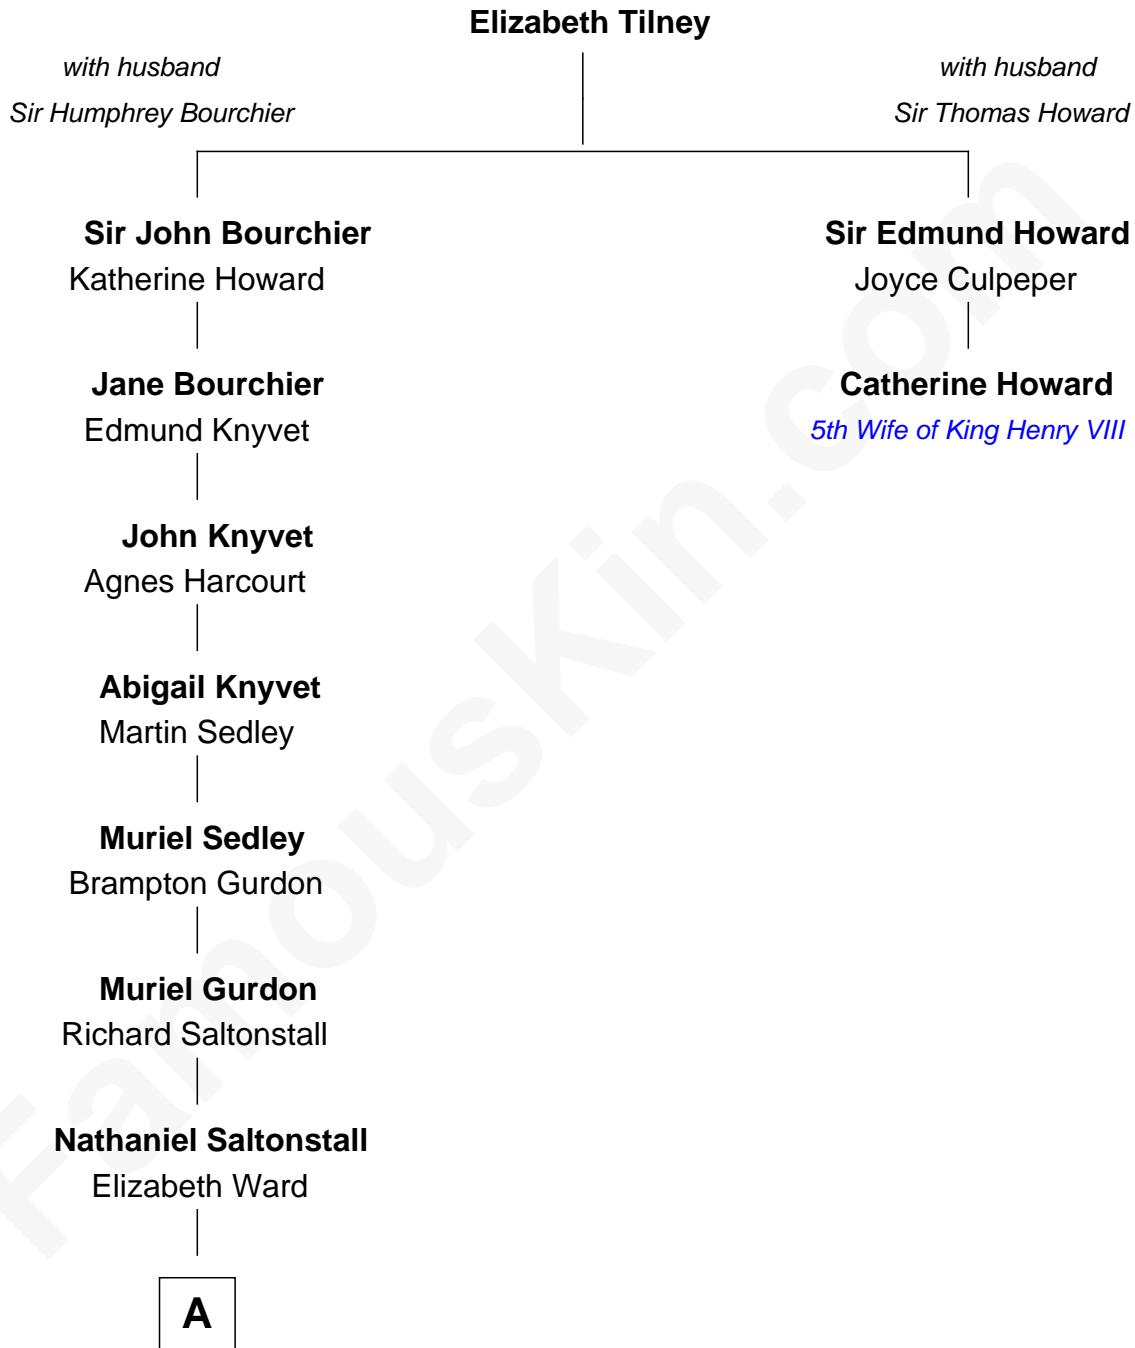

FamousKin.com Relationship Chart of

Paget Brewster

TV Actress

1st cousin 17 times removed of

Catherine Howard

5th Wife of King Henry VIII

A

Gov. Gurdon Saltonstall