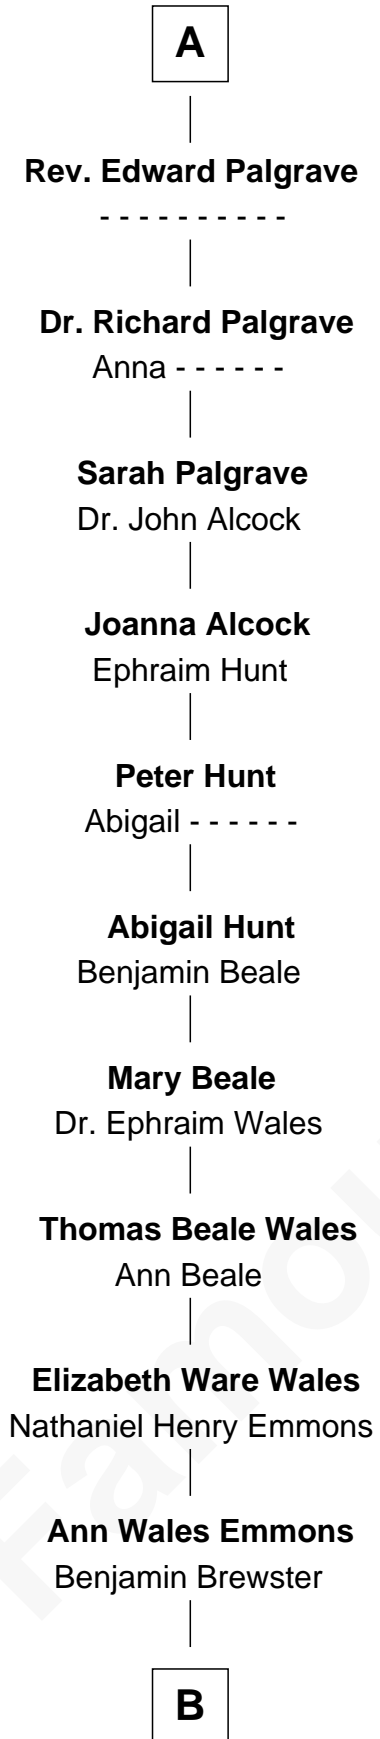

# FamousKin.com Relationship Chart of

**Paget Brewster**

*TV Actress*

6th cousin 14 times removed of

**Catherine Howard**

*5th Wife of King Henry VIII*

**Sir William de Bohun**  
Elizabeth de Badlesmere

**Elizabeth de Bohun**  
Sir Richard Fitzalan

**Elizabeth Fitzalan**  
Sir Robert Goushill

**Elizabeth Goushill**  
Sir Robert Wingfield

**Elizabeth Wingfield**  
Sir William Brandon

**Eleanor Brandon**  
John Glemham

**Anne Glemham**  
Henry Palgrave

**Thomas Palgrave**  
Alice Gunton

**A**

**Elizabeth de Bohun**  
Sir Richard Fitzalan

**Elizabeth Fitzalan**  
Sir Thomas Mowbray

**Margaret Mowbray**  
Sir Robert Howard

**Sir John Howard**  
Katherine Moleyns

**Sir Thomas Howard**  
Elizabeth Tilney

**Sir Edmund Howard**  
Joyce Culpeper

**Catherine Howard**  
*5th Wife of King Henry VIII*

**B**

Dr. George Washington Wales Brewster

Ellen Mackenzie Hodge

George Washington Wales Brewster