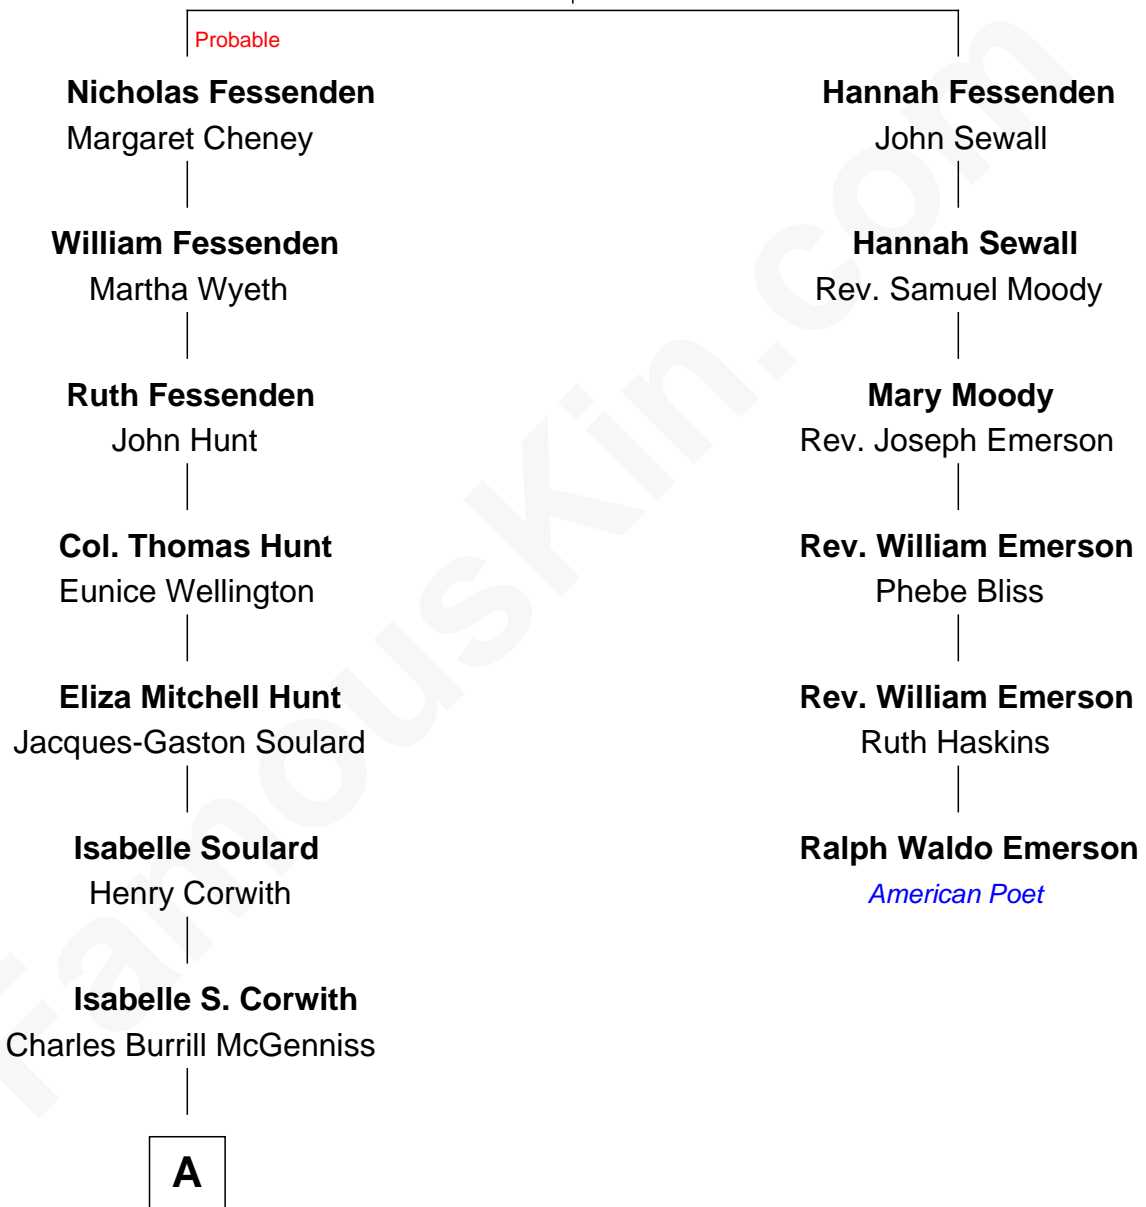

FamousKin.com Relationship Chart of

Paget Brewster

TV Actress

5th cousin 5 times removed of

Ralph Waldo Emerson

American Poet

John Fessenden

A

—
Isabelle McGenniss
Donald Mitchell Ryerson

—
Joan Ryerson
George Washington Wales Brewster

—
Galen Brewster
Hathaway Tew

—
Paget Brewster
TV Actress

FamousKin.com