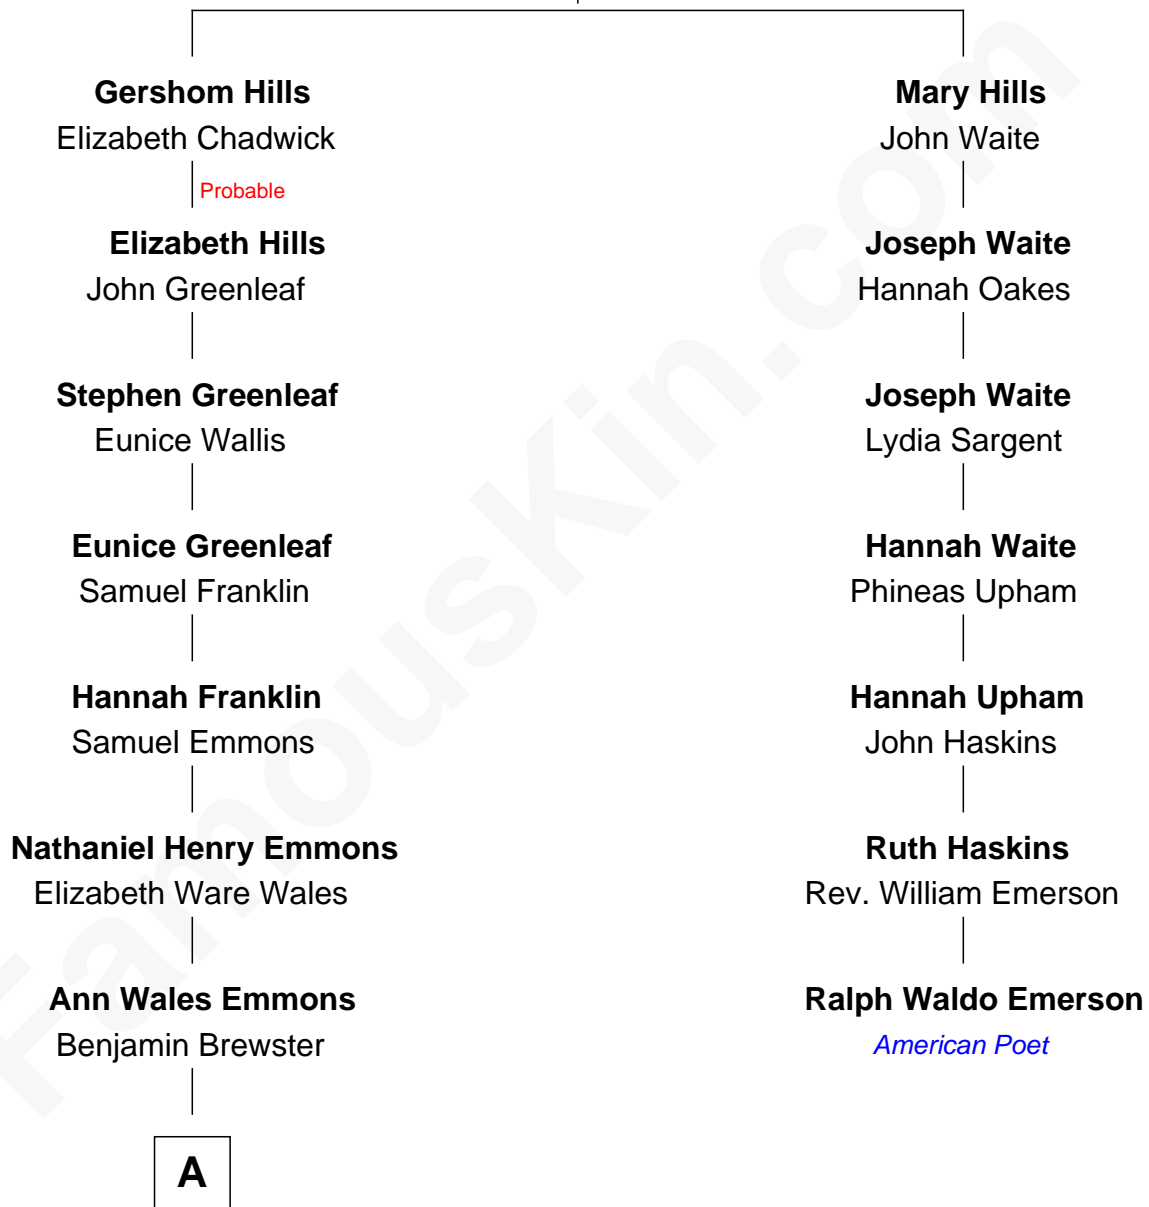

# FamousKin.com Relationship Chart of

**Paget Brewster**

*TV Actress*

6th cousin 4 times removed of

**Ralph Waldo Emerson**

*American Poet*

**Joseph Hills**

Rose Clark

**A**

—  
**Dr. George Washington Wales Brewster**

Ellen Mackenzie Hodge

—  
**George Washington Wales Brewster**

Joan Ryerson

—  
**Galen Brewster**

Hathaway Tew

—  
**Paget Brewster**

*TV Actress*