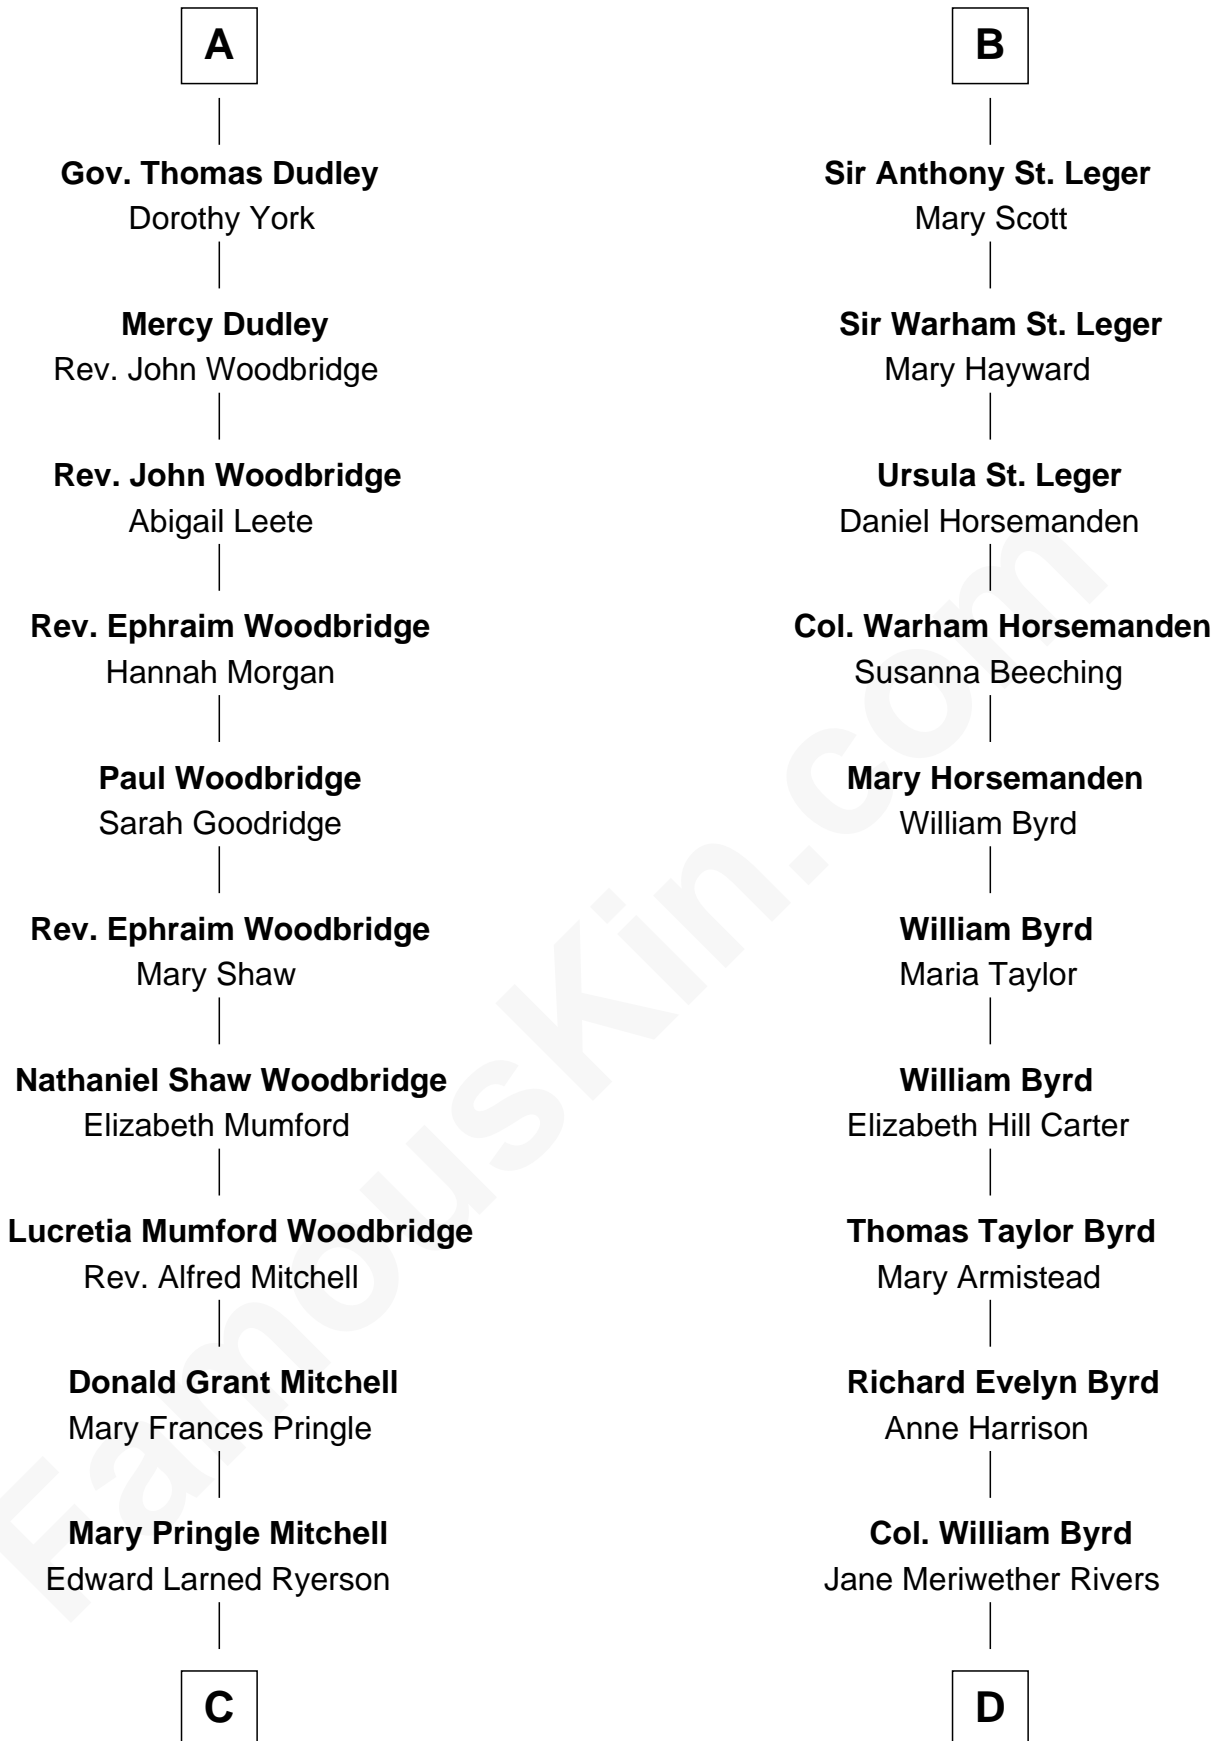

FamousKin.com Relationship Chart of

Paget Brewster

TV Actress

18th cousin 2 times removed of

Admiral Richard Byrd

Polar Explorer

Sir John de Betteshorne

C

Donald Mitchell Ryerson

Isabelle McGenniss

Joan Ryerson

George Washington Wales Brewster

Galen Brewster

Hathaway Tew

Paget Brewster

TV Actress

D

Richard Evelyn Byrd

Eleanor Bolling Flood

Admiral Richard Byrd

Polar Explorer

FamousKin.com