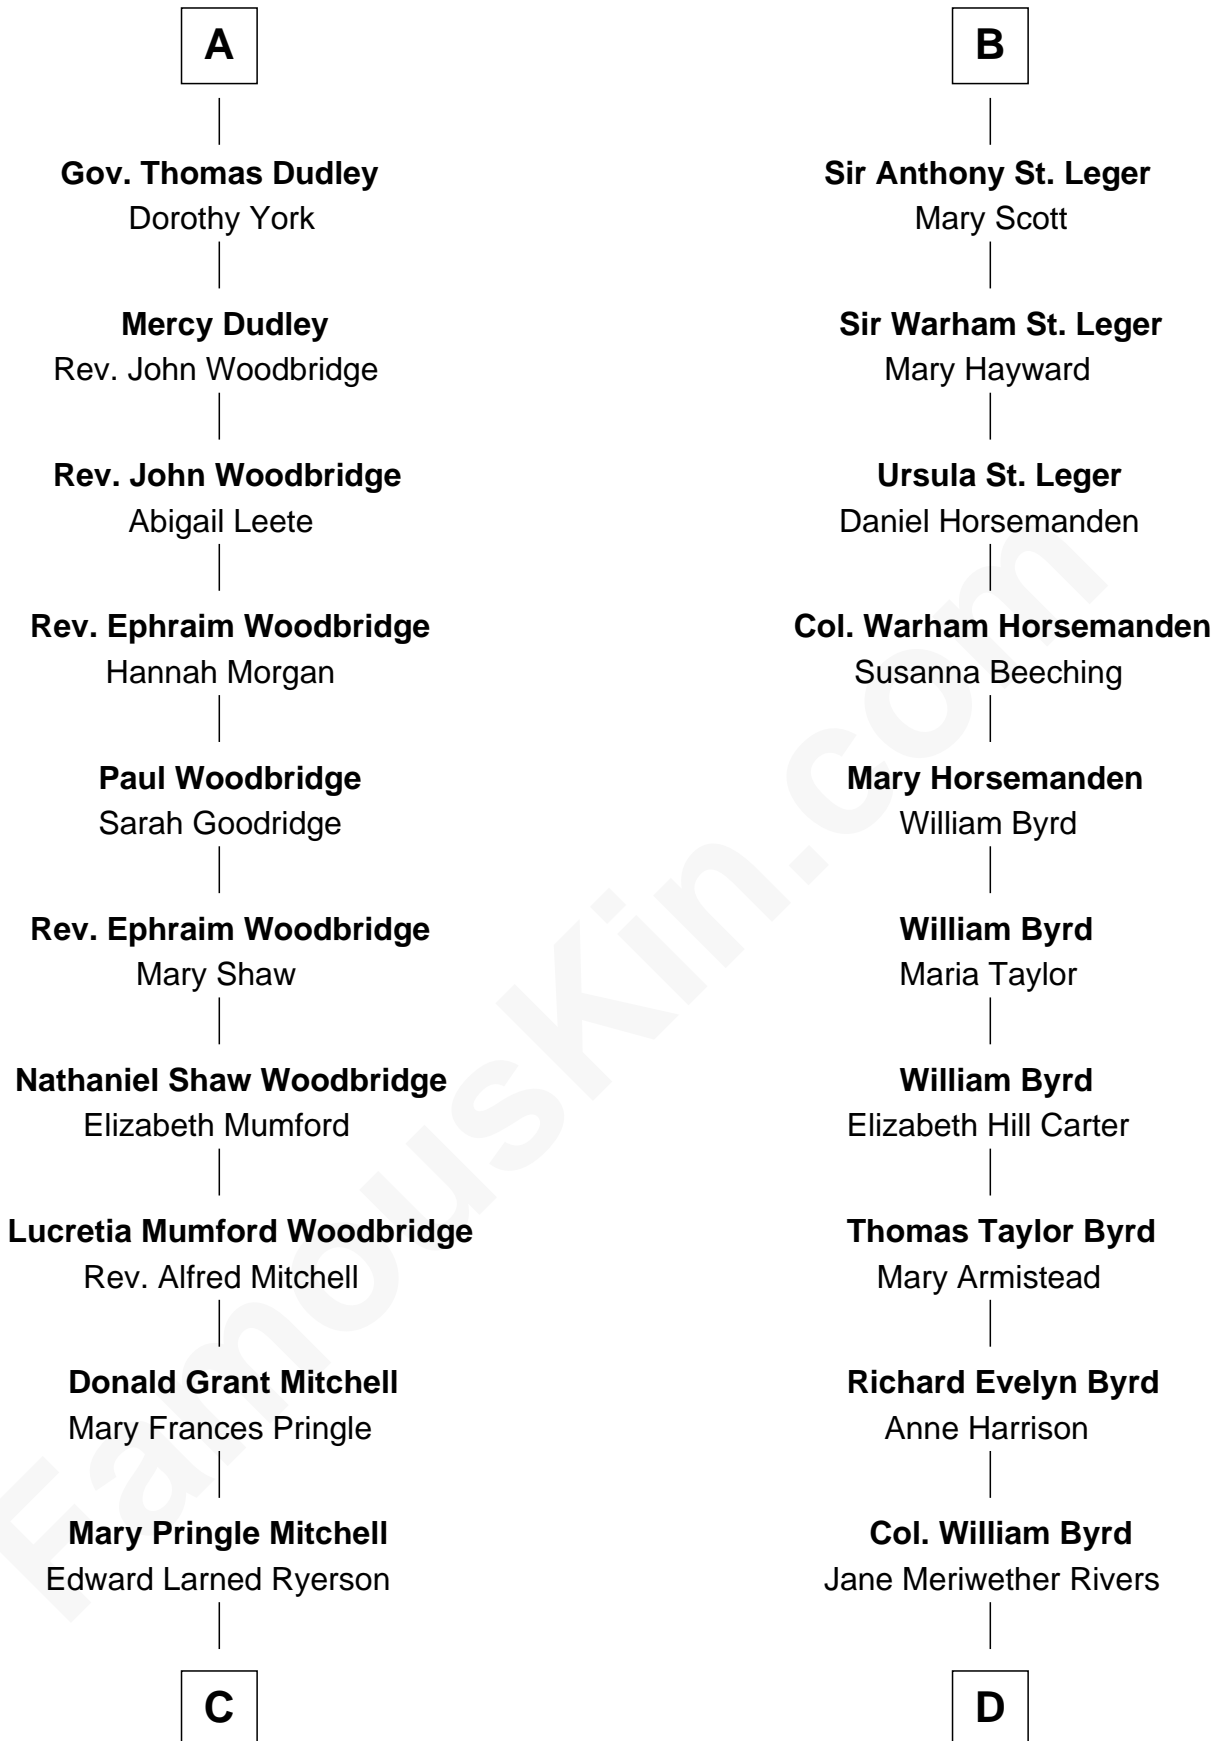

FamousKin.com Relationship Chart of

Paget Brewster

TV Actress

18th cousin 2 times removed of

Admiral Richard Byrd

Polar Explorer

Thomas de Berkeley

Katherine de Clyvedon

Roger Dudley
Susanna Thorne

A

Sir John Berkeley
Elizabeth Betteshorne

Eleanor Berkeley
Sir Richard Poynings

Eleanor Poynings
Sir Henry Percy

Henry Percy
Maud Herbert

Eleanor Percy
Edward Stafford

Mary Stafford
George Neville

Ursula Neville
Sir Warham St. Leger

B

C

Donald Mitchell Ryerson

Isabelle McGenniss

Joan Ryerson

George Washington Wales Brewster

Galen Brewster

Hathaway Tew

Paget Brewster

TV Actress

D

Richard Evelyn Byrd

Eleanor Bolling Flood

Admiral Richard Byrd

Polar Explorer