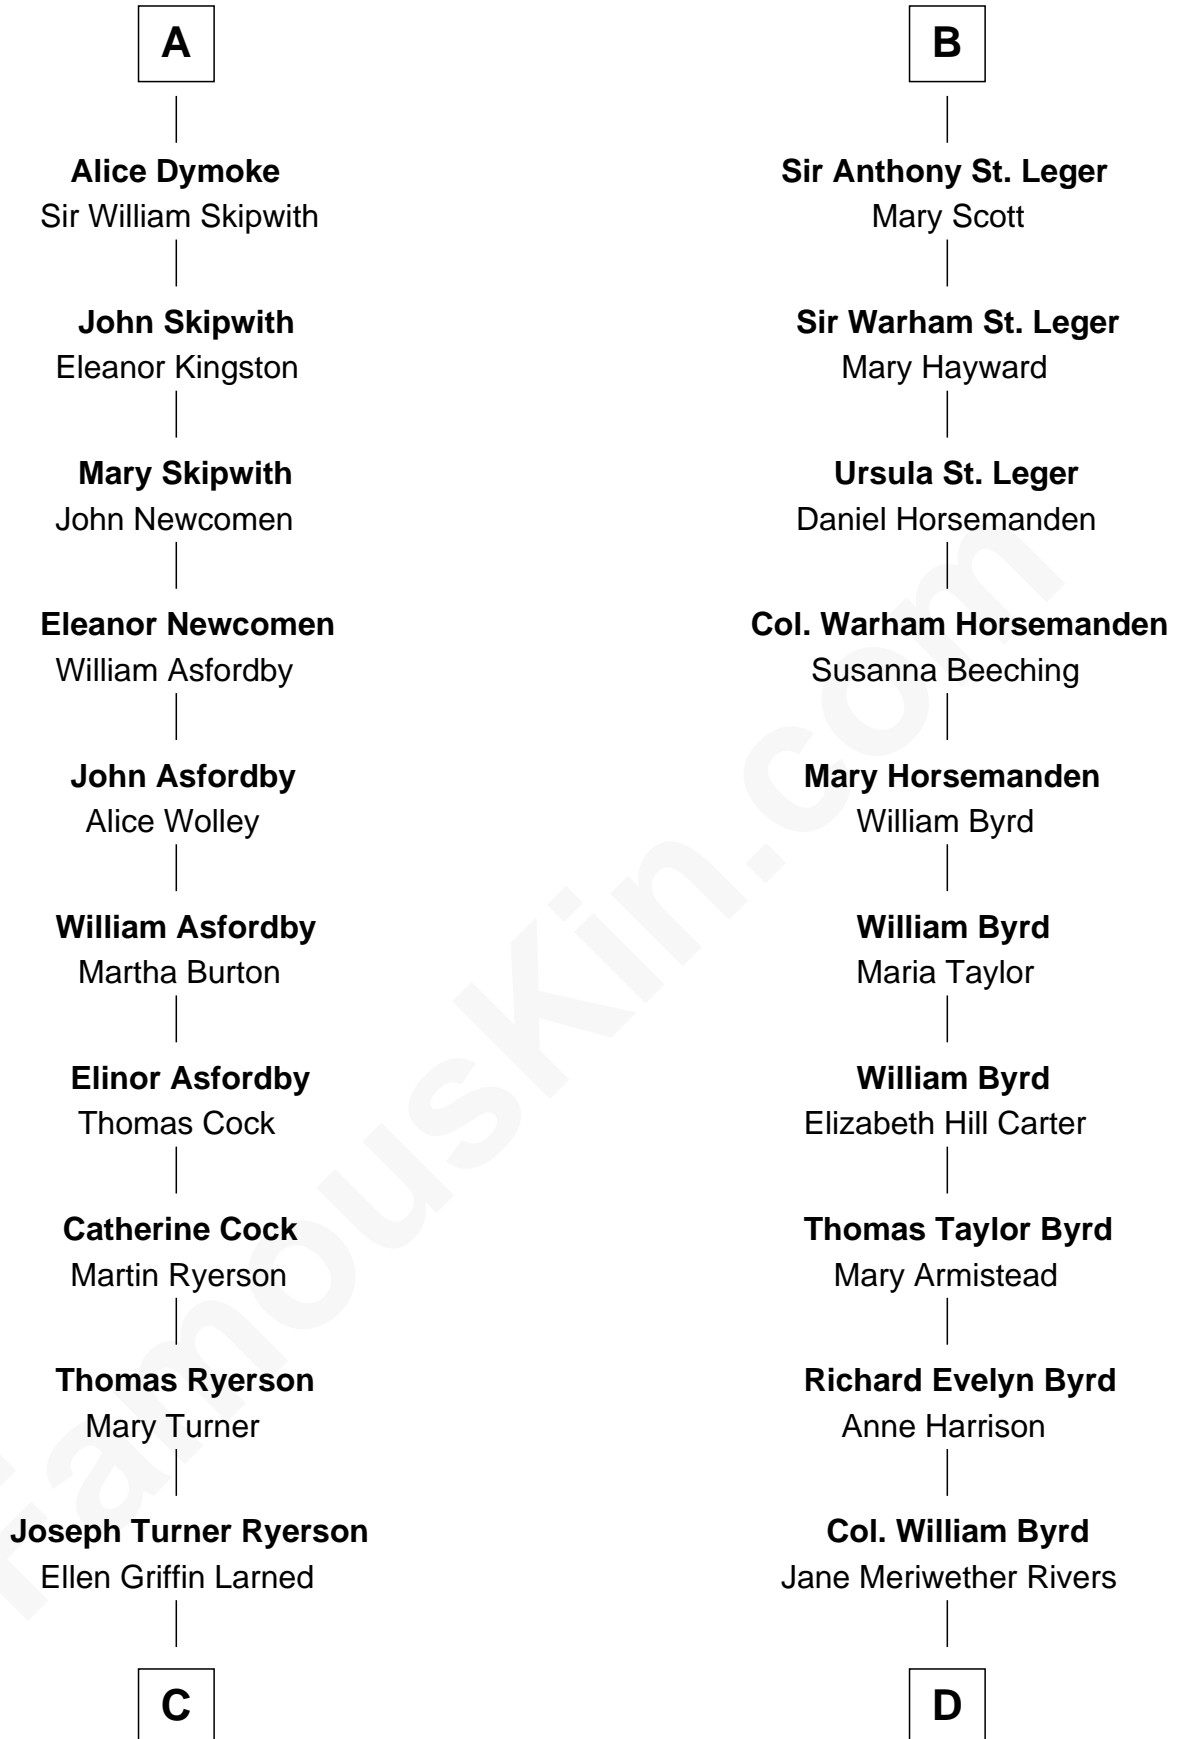

FamousKin.com Relationship Chart of

Paget Brewster

TV Actress

18th cousin 3 times removed of

Admiral Richard Byrd

Polar Explorer

Sir Henry de Percy

Eleanor de Arundel

Margaret Fenne

George Neville

Mary Stafford

Ursula Neville

Sir Warham St. Leger

B

C

Edward Larned Ryerson

Mary Pringle Mitchell

Donald Mitchell Ryerson

Isabelle McGenniss

Joan Ryerson

George Washington Wales Brewster

Galen Brewster

Hathaway Tew

Paget Brewster