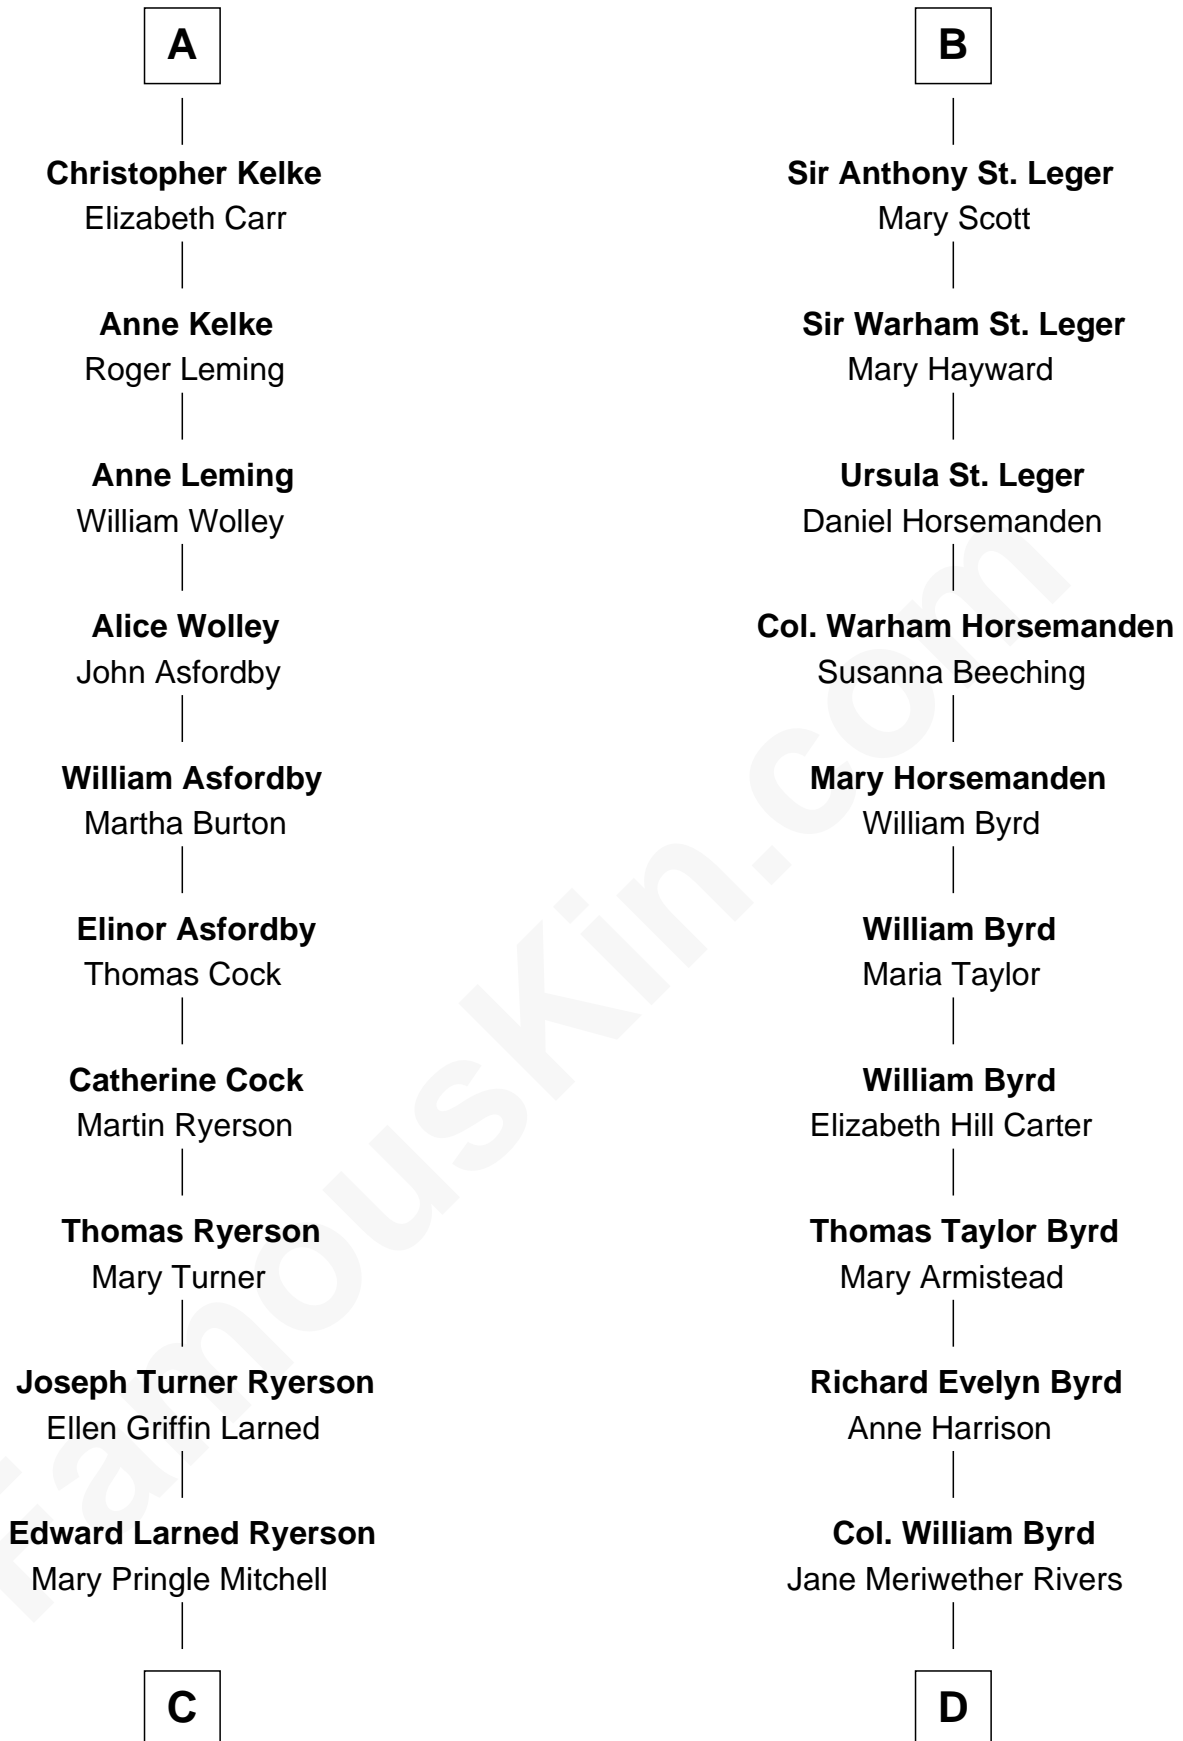

FamousKin.com Relationship Chart of

Paget Brewster

TV Actress

18th cousin 2 times removed of

Admiral Richard Byrd

Polar Explorer

Edmund Mortimer
Philippa Plantagenet

Elizabeth Mortimer

Sir Henry Percy

Eleanor Neville

Sir Henry Percy

Eleanor Poynings

Henry Percy

Maud Herbert

Eleanor Percy

Edward Stafford

Mary Stafford

George Neville

Ursula Neville

Sir Warham St. Leger

B

C

Donald Mitchell Ryerson

Isabelle McGenniss