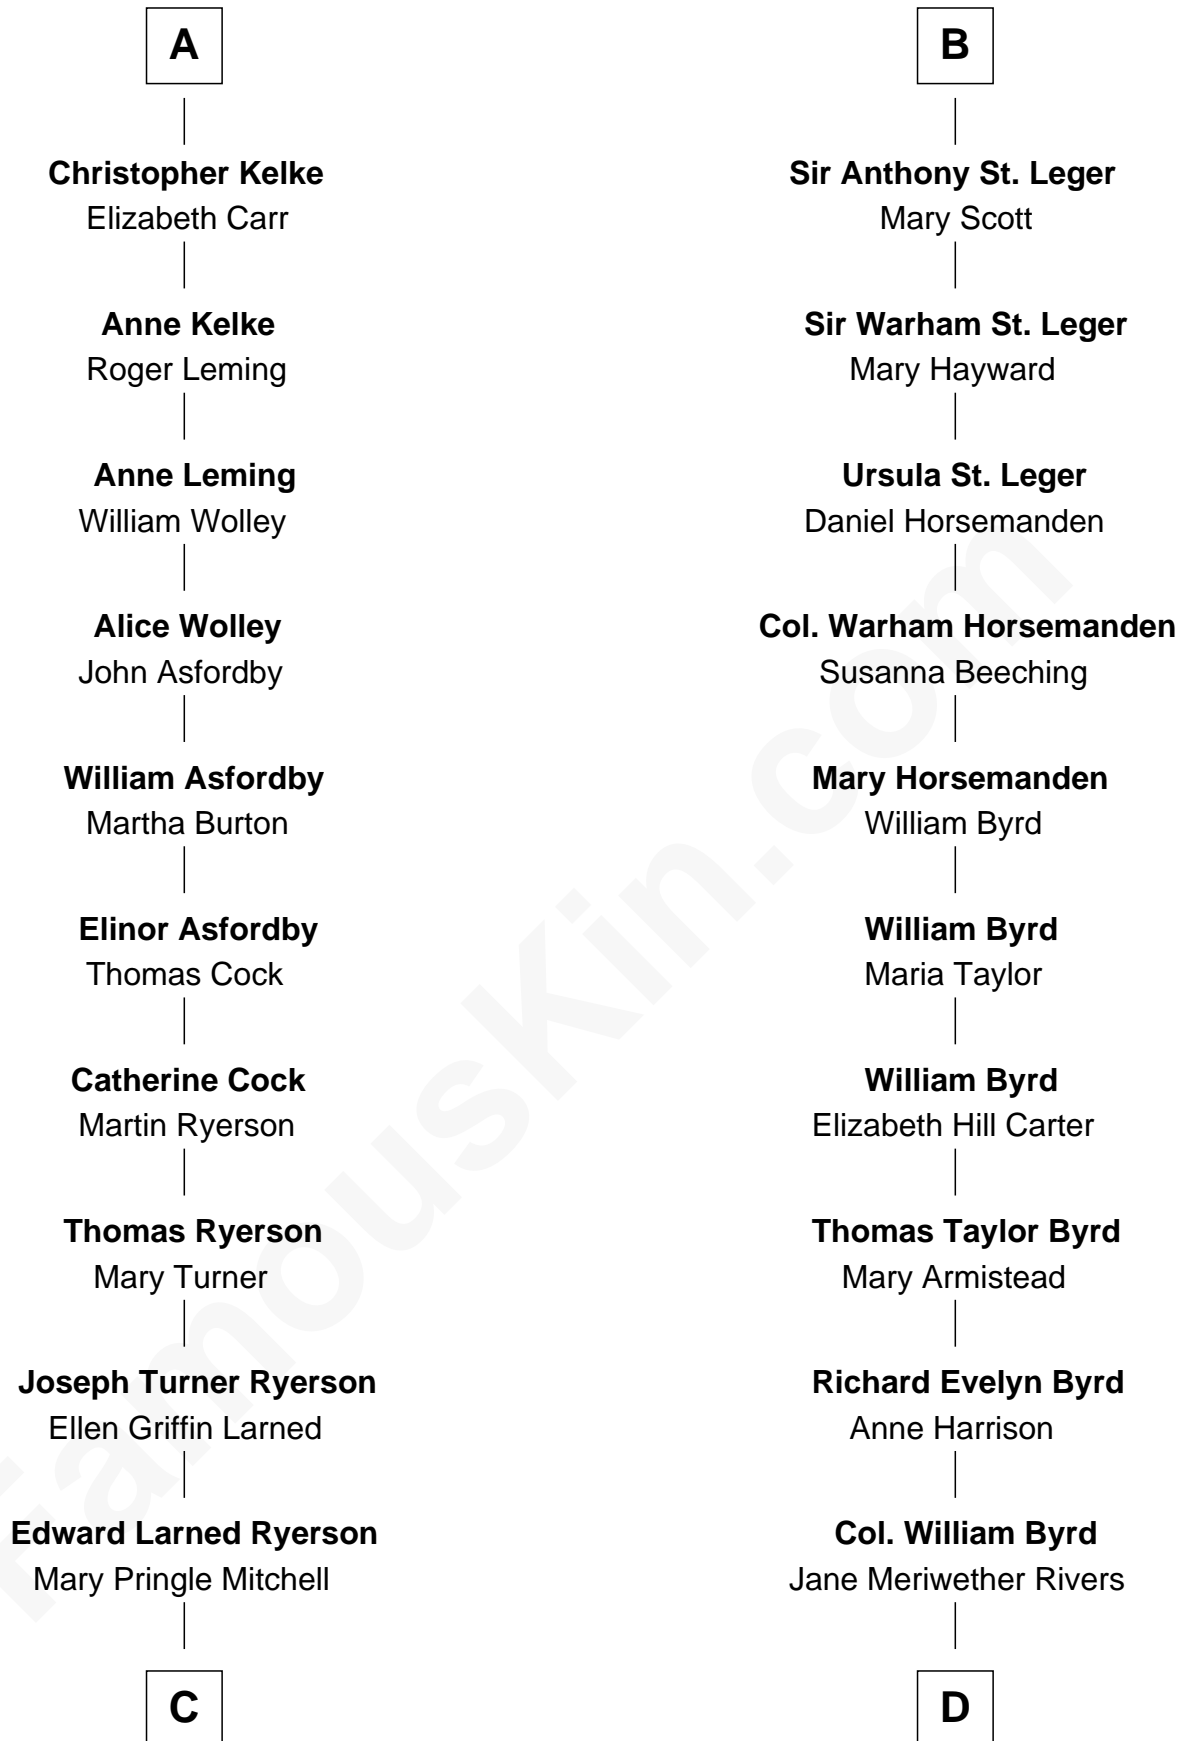

FamousKin.com Relationship Chart of

Paget Brewster

TV Actress

18th cousin 2 times removed of

Admiral Richard Byrd

Polar Explorer

Sir Henry Percy
Margaret de Neville

Sir Henry Percy
Elizabeth Mortimer

A

Sir Henry Percy
Elizabeth Mortimer

Sir Henry Percy
Eleanor Neville

Sir Henry Percy
Eleanor Poynings

Henry Percy
Maud Herbert

Eleanor Percy
Edward Stafford

Mary Stafford
George Neville

Ursula Neville
Sir Warham St. Leger

B

C

Donald Mitchell Ryerson

Isabelle McGenniss

Joan Ryerson

George Washington Wales Brewster

Galen Brewster

Hathaway Tew