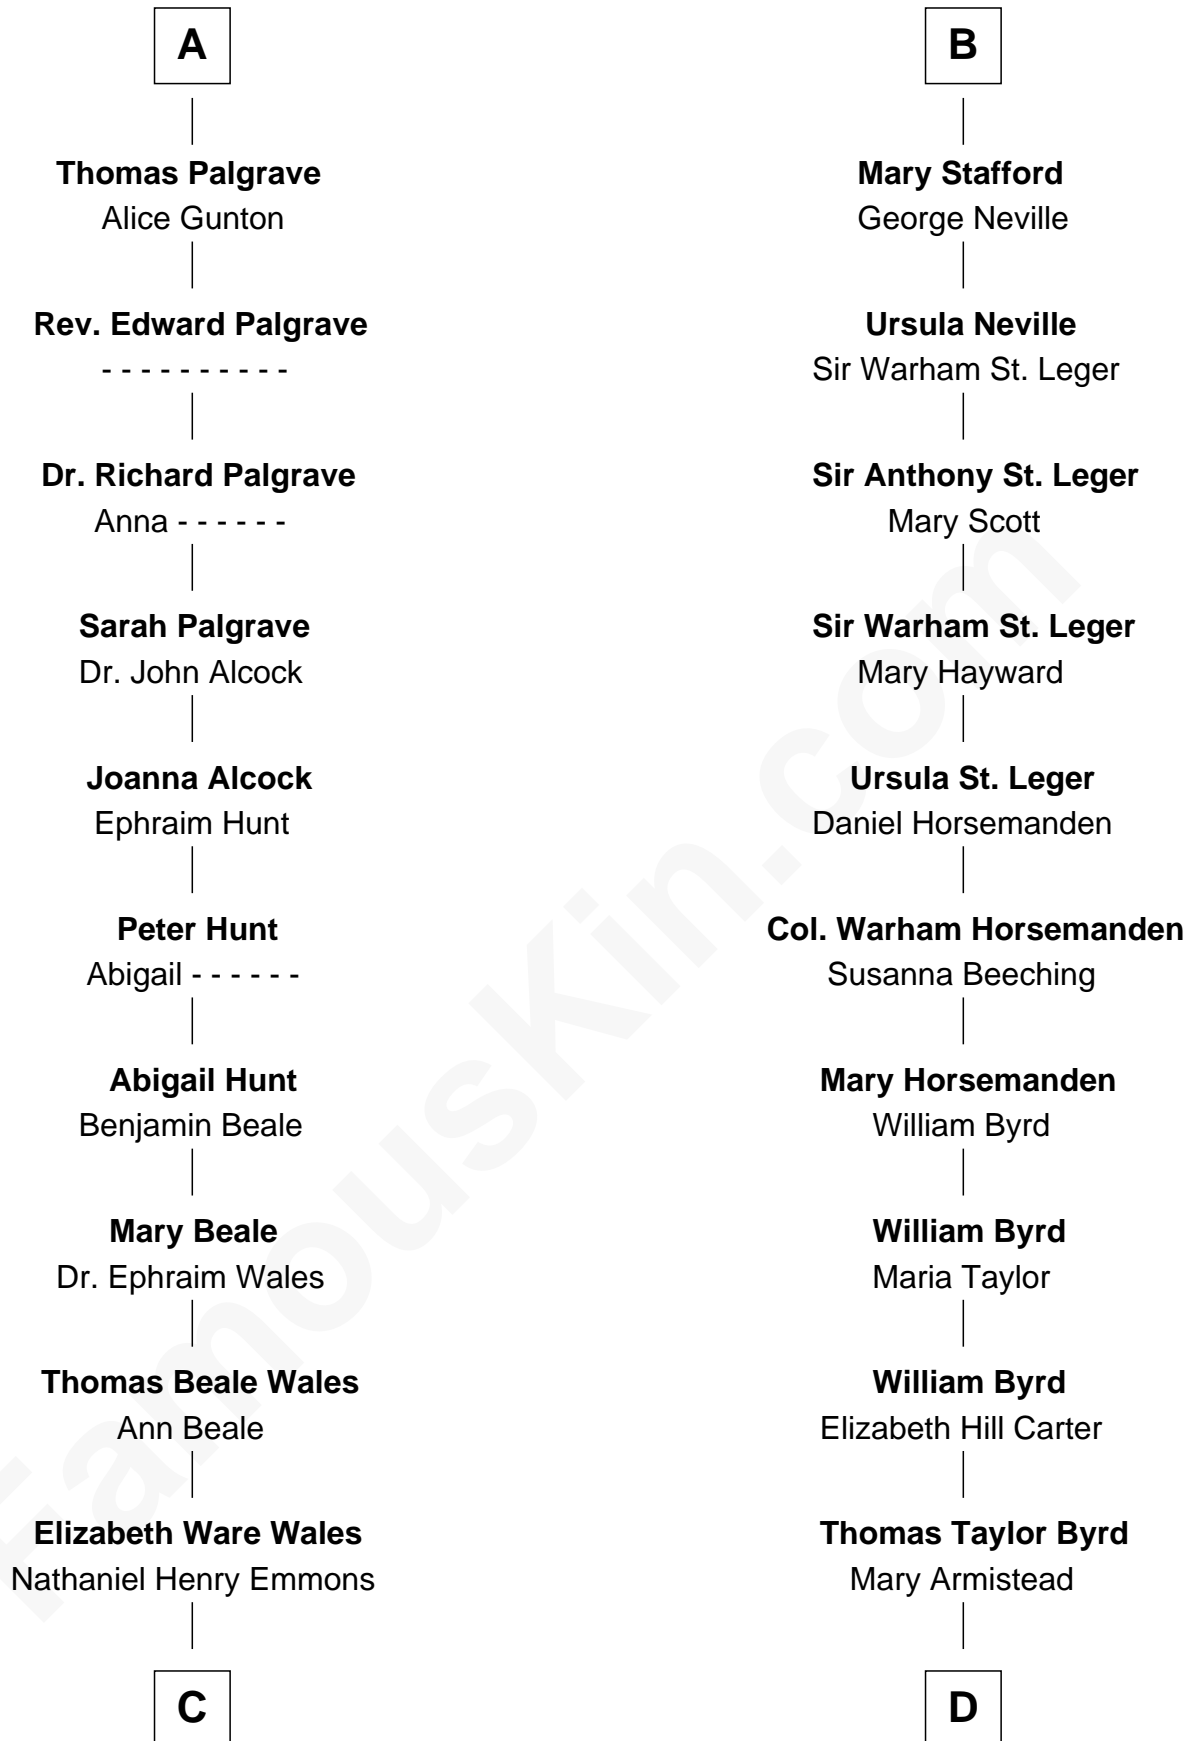

# FamousKin.com Relationship Chart of

**Paget Brewster**

*TV Actress*

20th cousin 1 time removed of

**Admiral Richard Byrd**

*Polar Explorer*

**Henry Plantagenet**

Maud de Chaworth

**Eleanor Plantagenet**

Richard Fitzalan

**Sir Richard Fitzalan**

Elizabeth de Bohun

**Elizabeth Fitzalan**

Sir Robert Goushill

**Elizabeth Goushill**

Sir Robert Wingfield

Eleanor Poynings

**Henry Percy**

Maud Herbert

**Eleanor Percy**

Edward Stafford

**B**

**C**

**Ann Wales Emmons**

Benjamin Brewster

**Dr. George Washington Wales Brewster**

Ellen Mackenzie Hodge

**George Washington Wales Brewster**

Joan Ryerson

**Galen Brewster**

Hathaway Tew

**Paget Brewster**