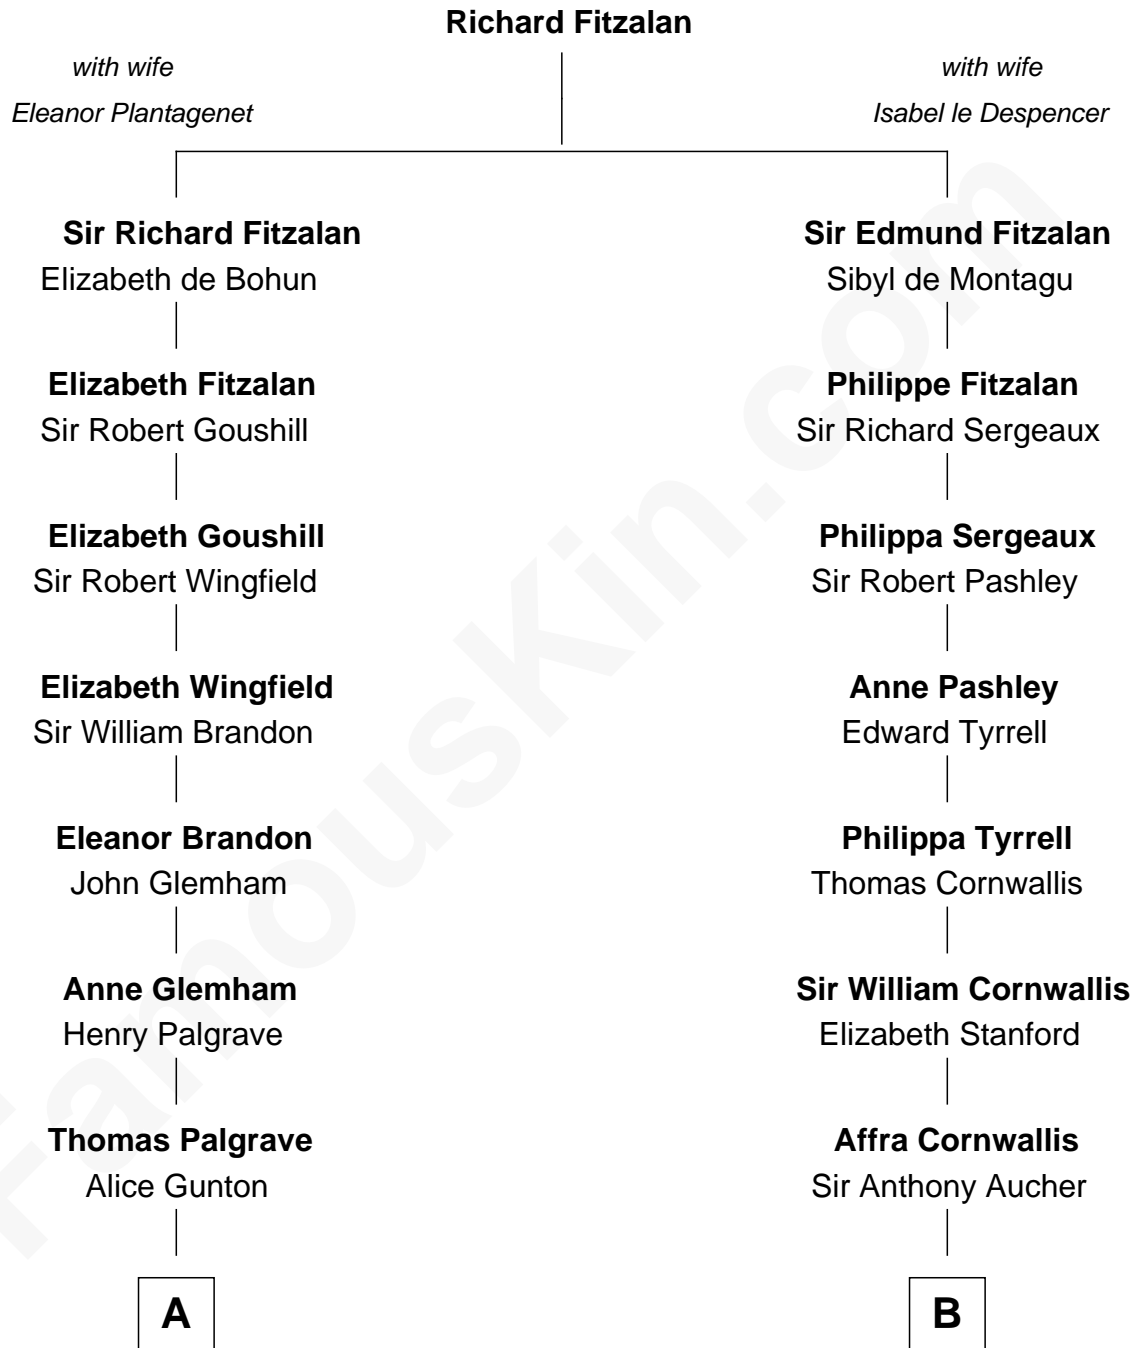

FamousKin.com Relationship Chart of

Paget Brewster

TV Actress

20th cousin 1 time removed of

Admiral Richard Byrd

Polar Explorer

C

Dr. George Washington Wales Brewster

Eliza Bolling West

Dr. Joel Walker Flood

Col. Henry De La Warr Flood

Mary Elizabeth Trent

Joel Walker Flood

Ella Faulkner

Eleanor Bolling Flood

Richard Evelyn Byrd