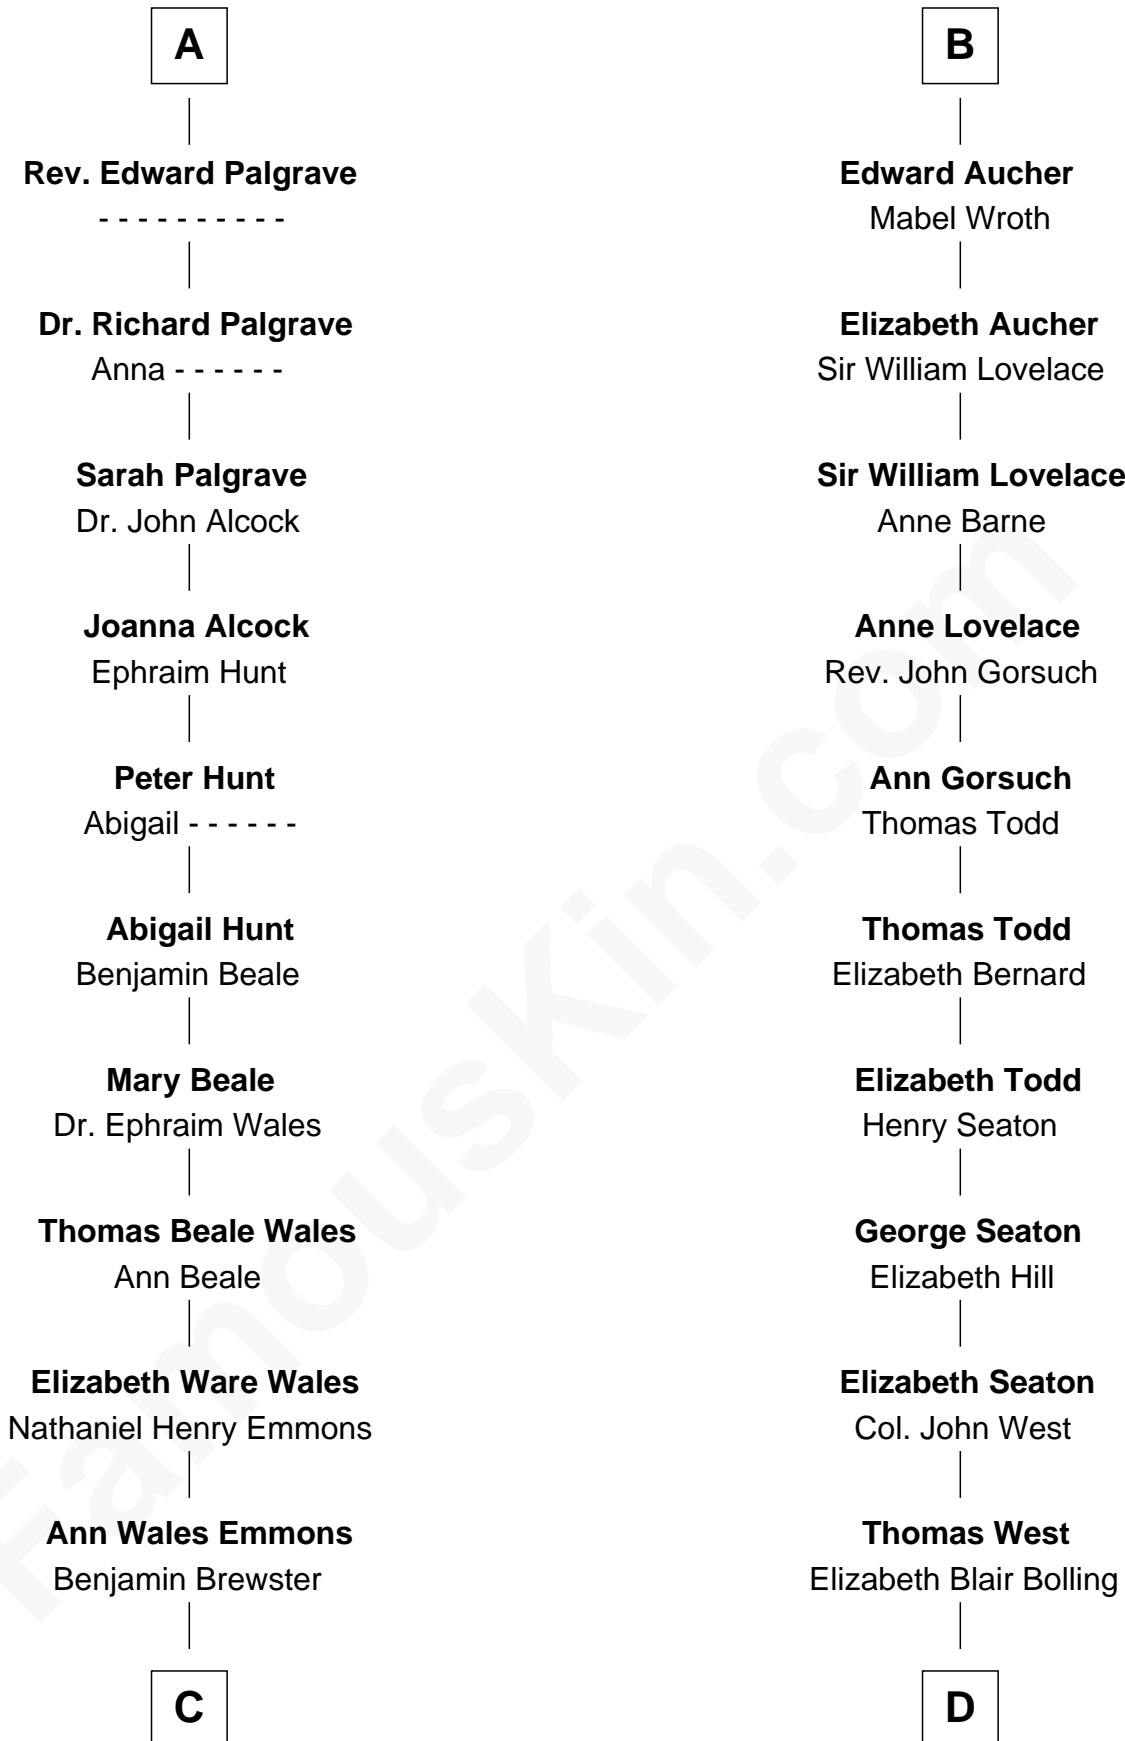

FamousKin.com Relationship Chart of

Paget Brewster

TV Actress

20th cousin 1 time removed of

Admiral Richard Byrd

Polar Explorer

C

Dr. George Washington Wales Brewster

Ellen Mackenzie Hodge

George Washington Wales Brewster

Joan Ryerson

Galen Brewster

Hathaway Tew

Paget Brewster

TV Actress

D

Eliza Bolling West

Dr. Joel Walker Flood

Col. Henry De La Warr Flood

Mary Elizabeth Trent

Joel Walker Flood

Ella Faulkner

Eleanor Bolling Flood

Richard Evelyn Byrd