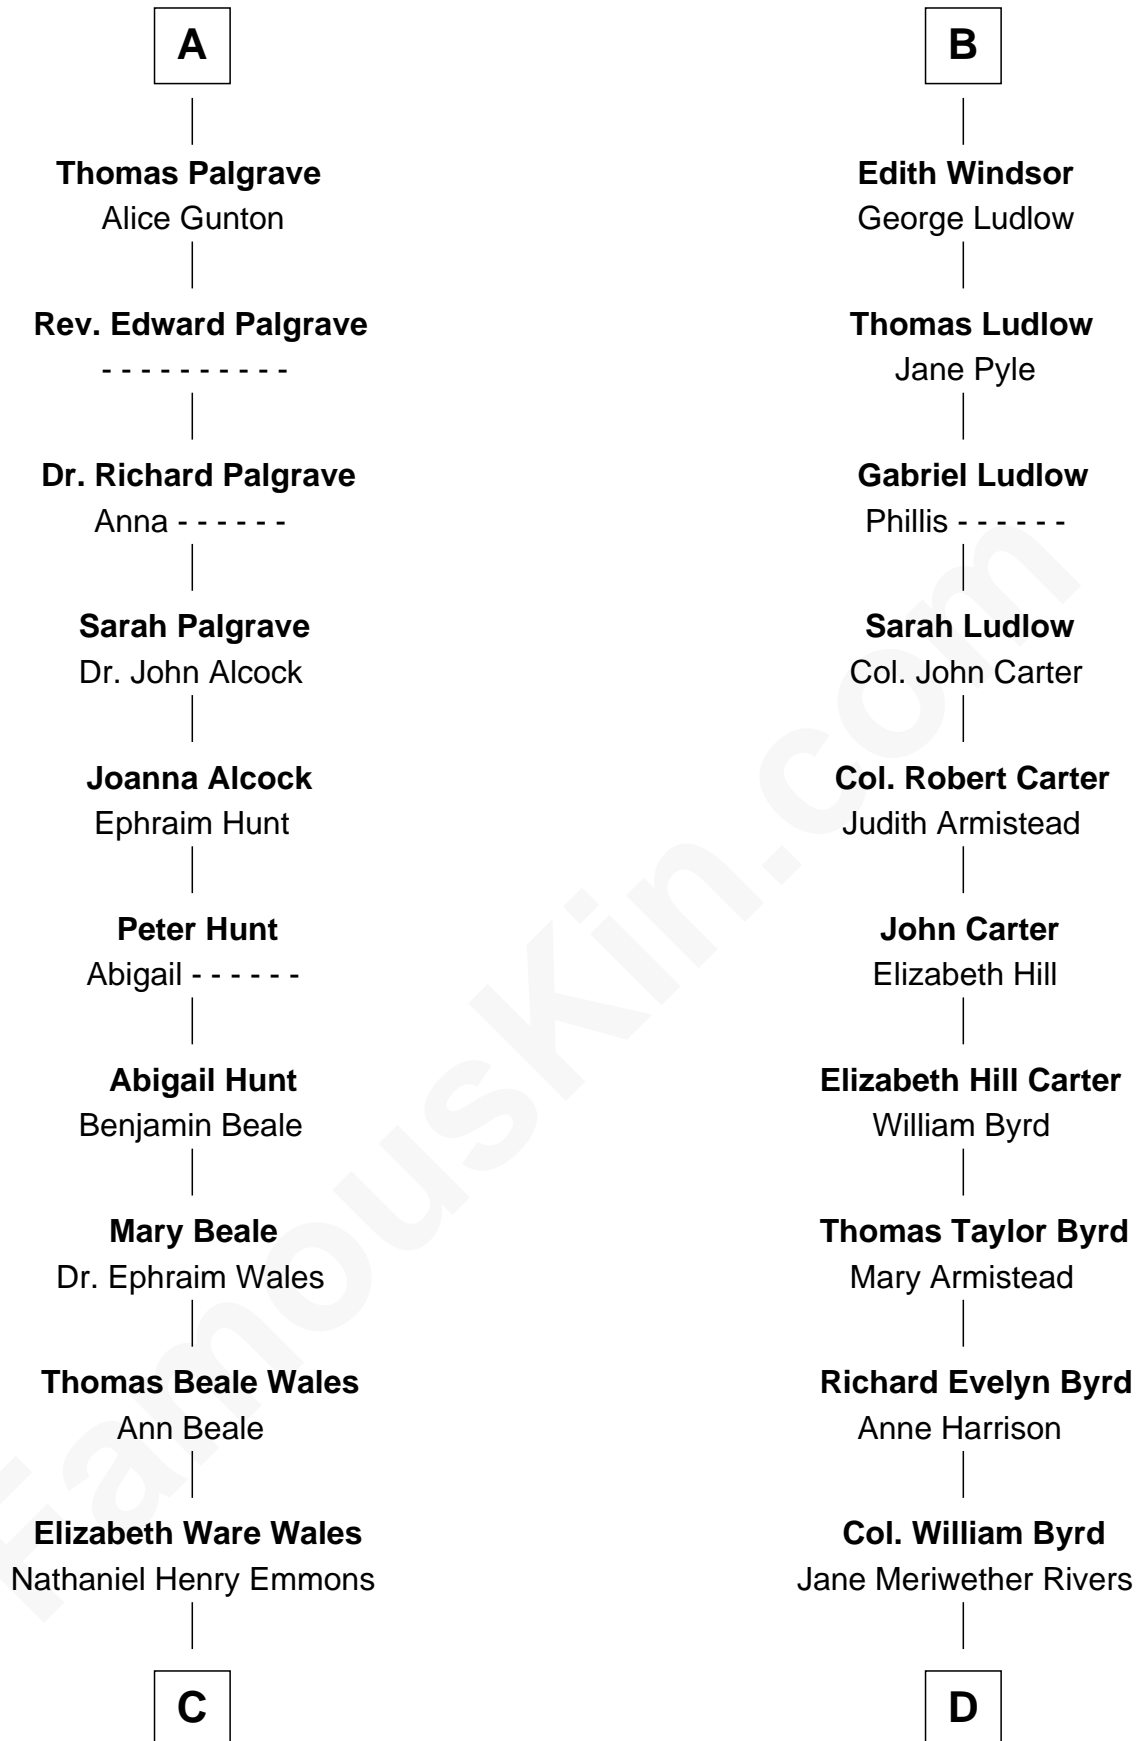

FamousKin.com Relationship Chart of

Paget Brewster

TV Actress

18th cousin 3 times removed of

Admiral Richard Byrd

Polar Explorer

Humphrey de Bohun

Elizabeth Plantagenet

Sir William de Bohun
Elizabeth de Badlesmere

Elizabeth de Bohun
Sir Richard Fitzalan

Elizabeth Fitzalan
Sir Robert Goushill

Elizabeth Goushill
Sir Robert Wingfield

Elizabeth Wingfield
Sir William Brandon

Eleanor Brandon
John Glemham

Anne Glemham
Henry Palgrave

A

Margaret de Bohun
Sir Hugh de Courtnay

Elizabeth de Courtnay
Sir Andrew Luttrell

Sir Hugh Luttrell
Catherine de Beaumont

Elizabeth Luttrell
John Stratton

Elizabeth Stratton
John Andrews

Elizabeth Andrews
Sir Thomas de Windsor

Sir Andrews de Windsor
Elizabeth Blount

B

C

Ann Wales Emmons

Benjamin Brewster

Dr. George Washington Wales Brewster

Ellen Mackenzie Hodge