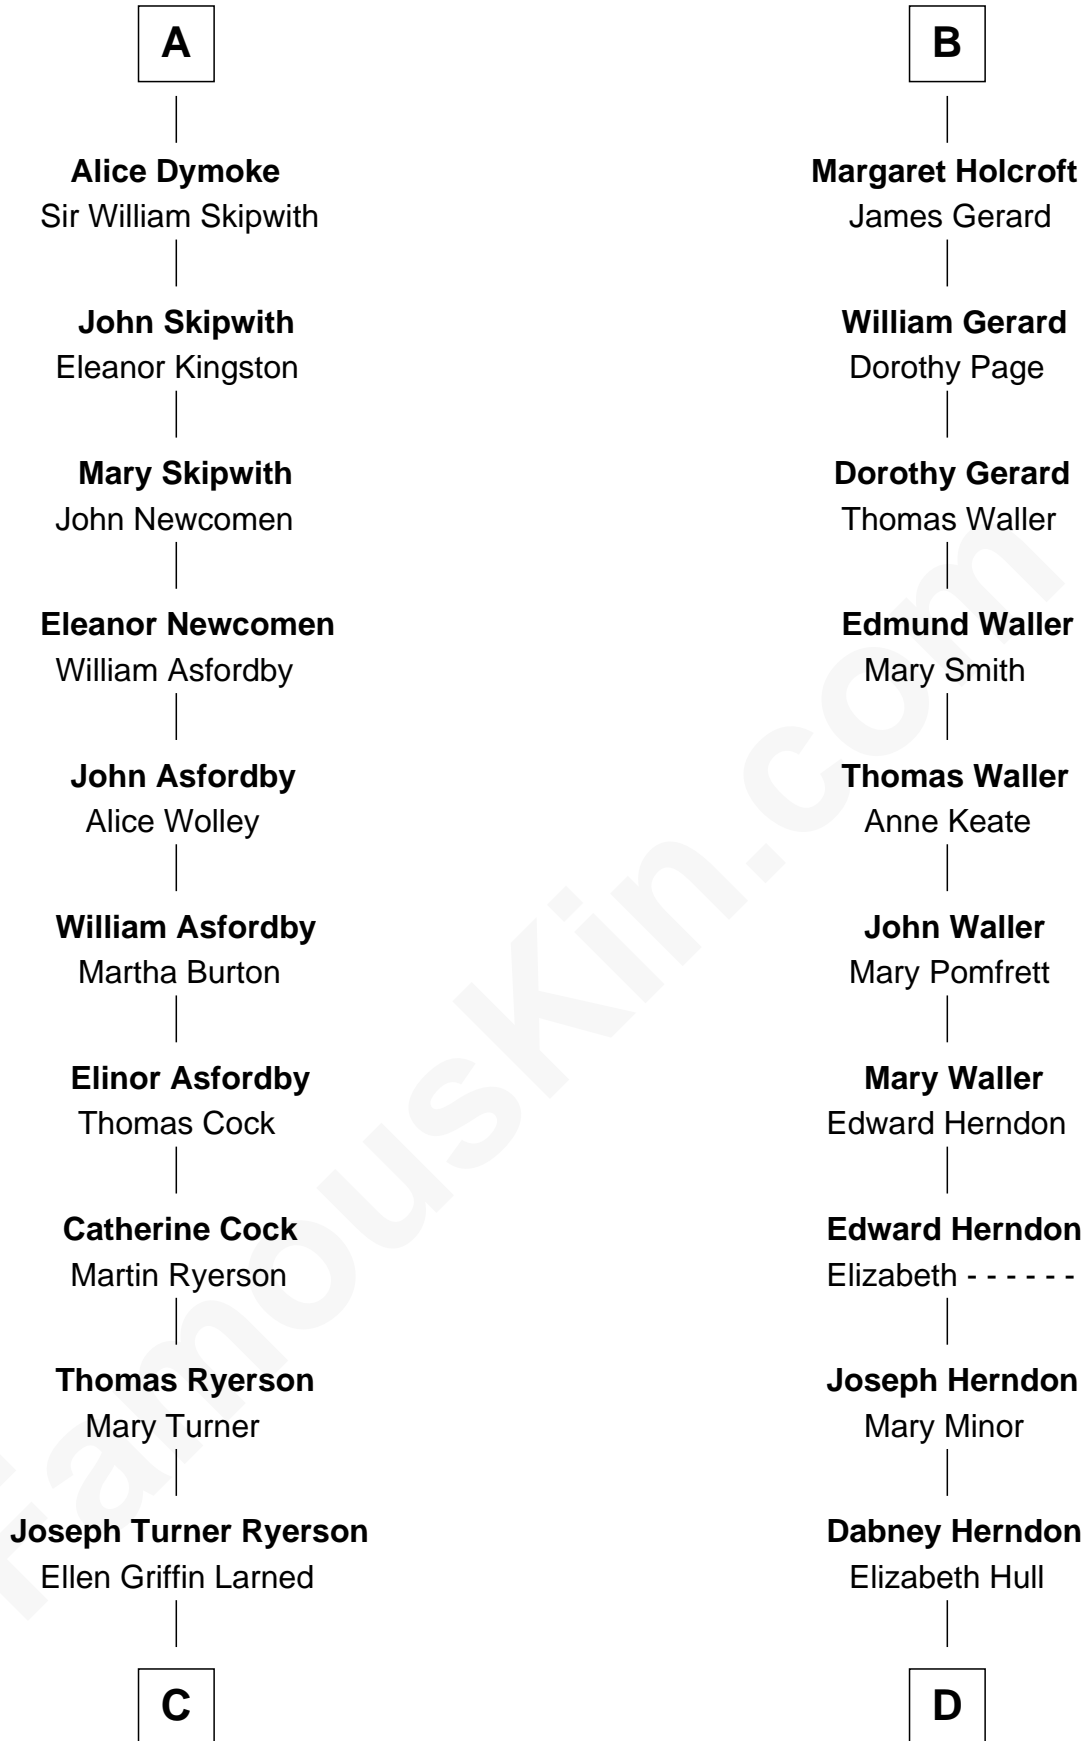

FamousKin.com
Relationship Chart of
Paget Brewster
TV Actress

18th cousin 3 times removed of
Ellen (Herndon) Arthur
Wife of President Chester A. Arthur

C

Edward Larned Ryerson

Mary Pringle Mitchell

Donald Mitchell Ryerson

Isabelle McGenniss

Joan Ryerson

George Washington Wales Brewster

Galen Brewster

Hathaway Tew

Paget Brewster

TV Actress

D

Capt. William Lewis Herndon

Frances Elizabeth Hansborough

Ellen (Herndon) Arthur

Wife of President Chester Arthur