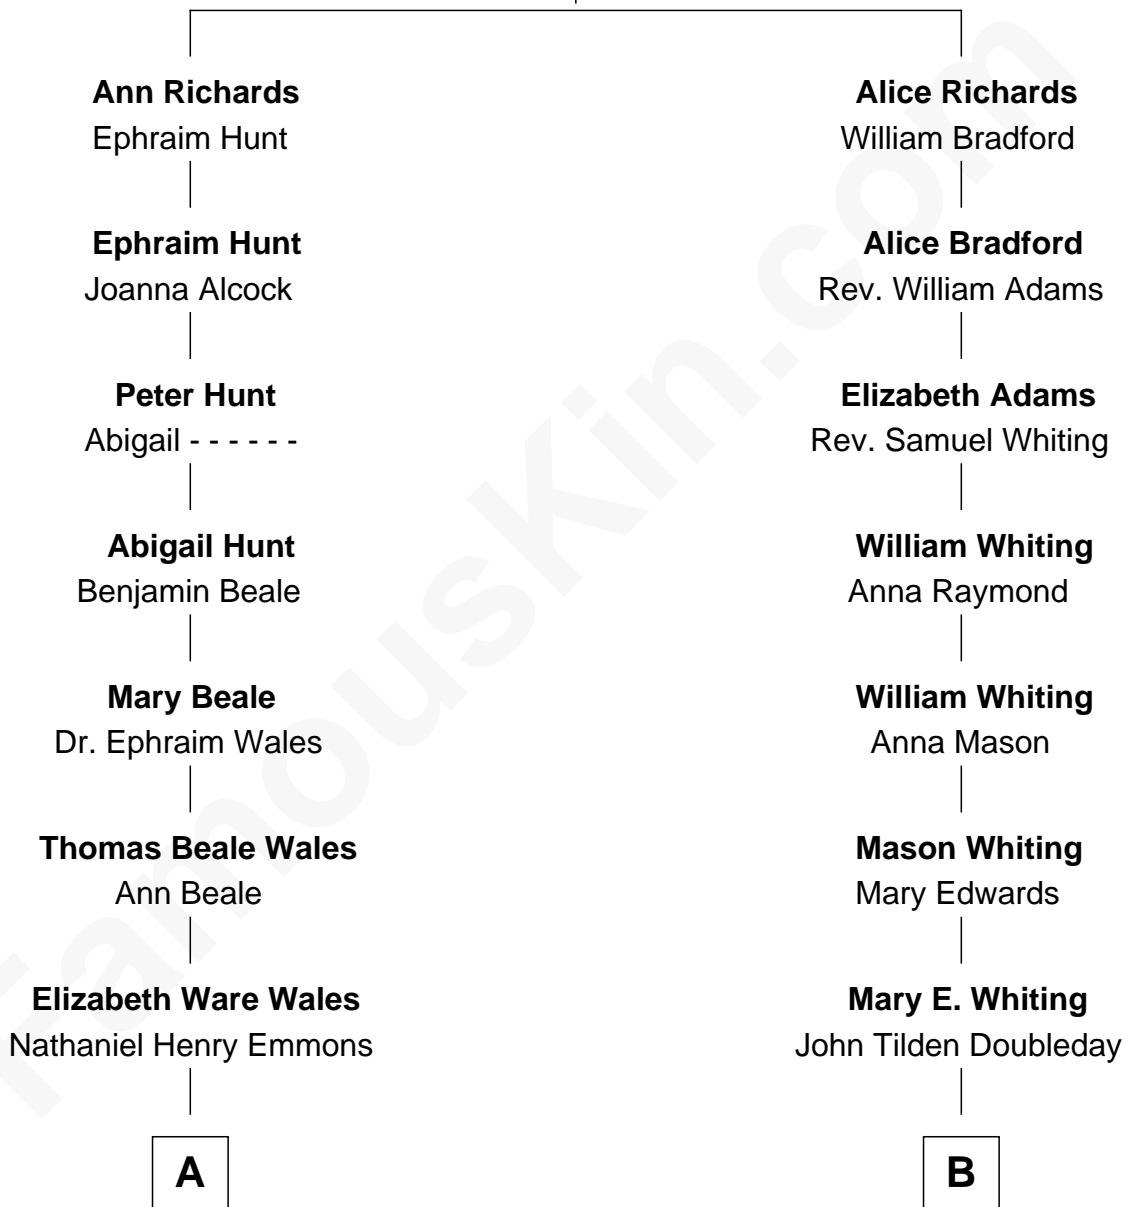

FamousKin.com Relationship Chart of

Paget Brewster

TV Actress

8th cousin 3 times removed of

Frank Nelson Doubleday

Founder of Doubleday & Co.

Thomas Richards

Welthian - - - - -

A

Ann Wales Emmons

Benjamin Brewster

B

William Edwards Doubleday

Ellen Maria Dickinson

Dr. George Washington Wales Brewster

Ellen Mackenzie Hodge