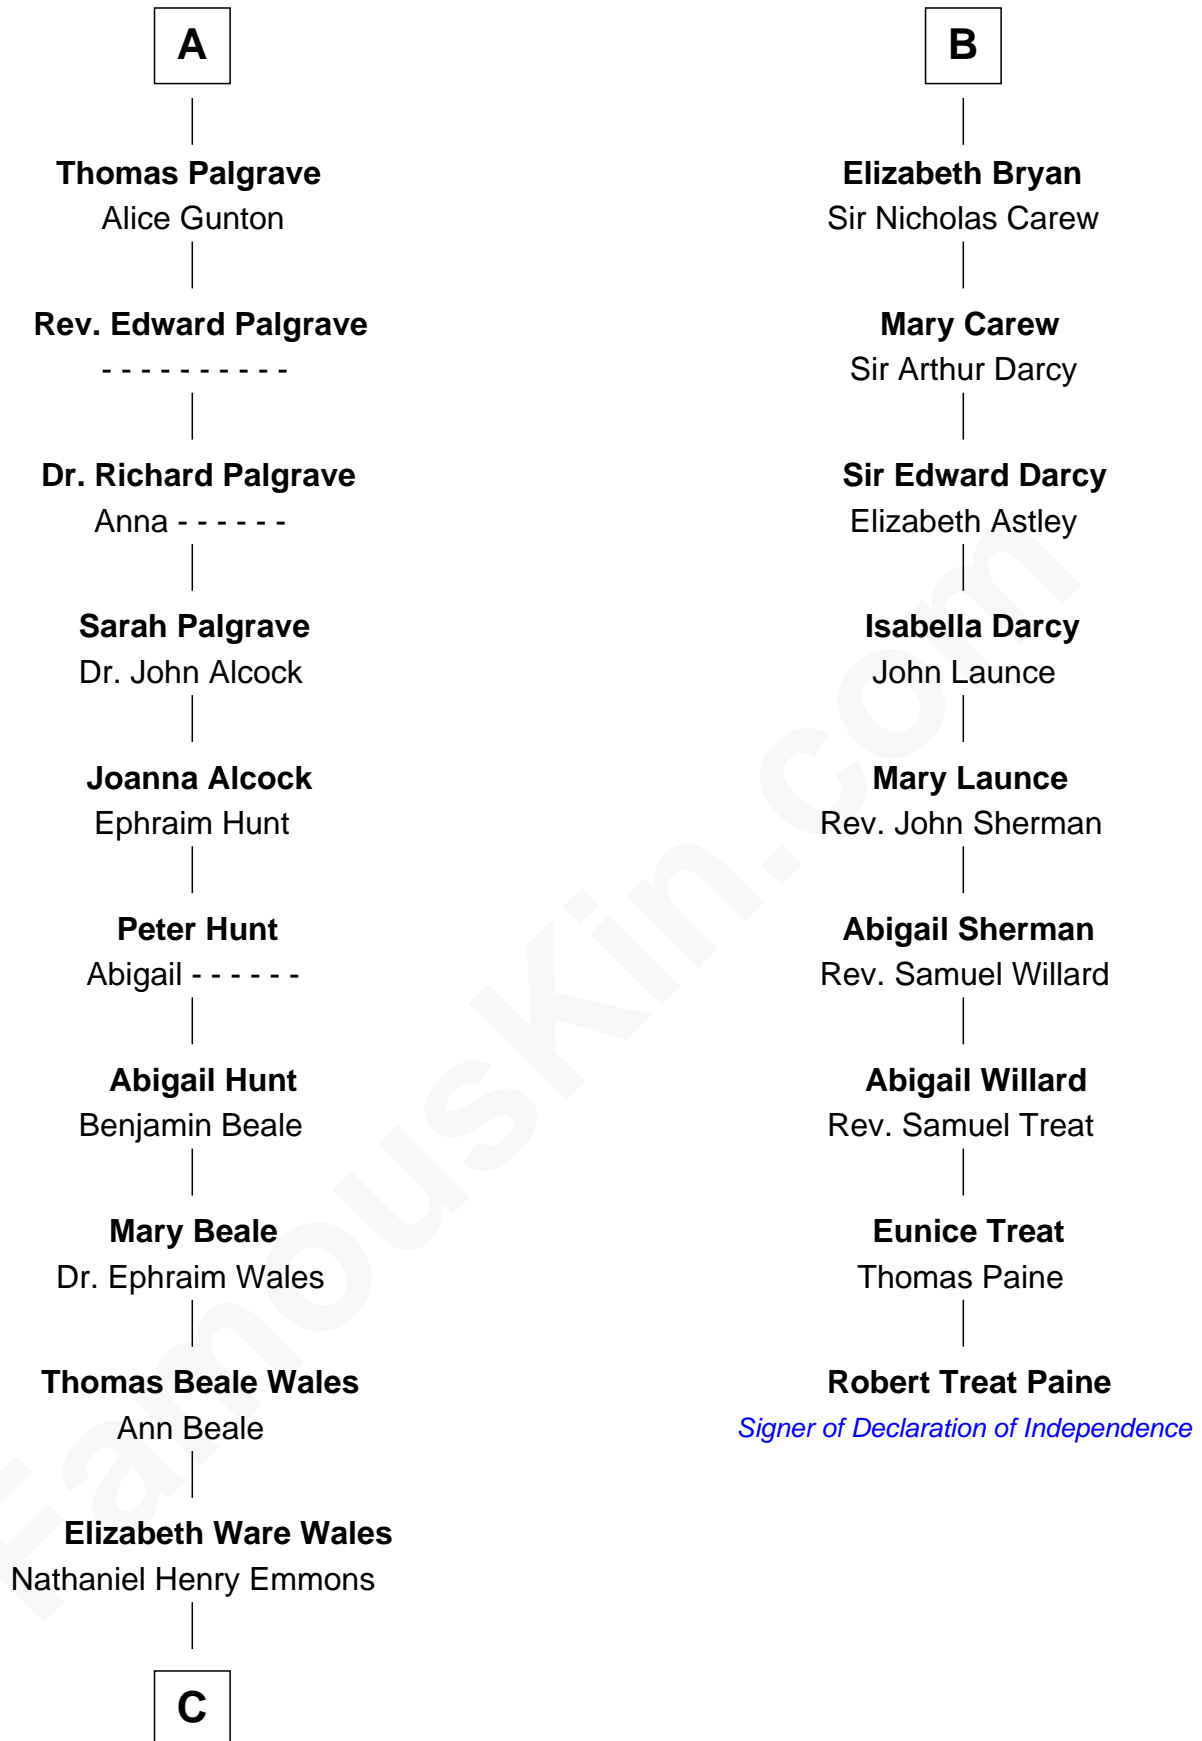

FamousKin.com

Relationship Chart of

Paget Brewster

TV Actress

15th cousin 6 times removed of

Robert Treat Paine
Signer of the Declaration of Independence

C

Ann Wales Emmons

Benjamin Brewster

Dr. George Washington Wales Brewster

Ellen Mackenzie Hodge

George Washington Wales Brewster

Joan Ryerson

Galen Brewster

Hathaway Tew

Paget Brewster