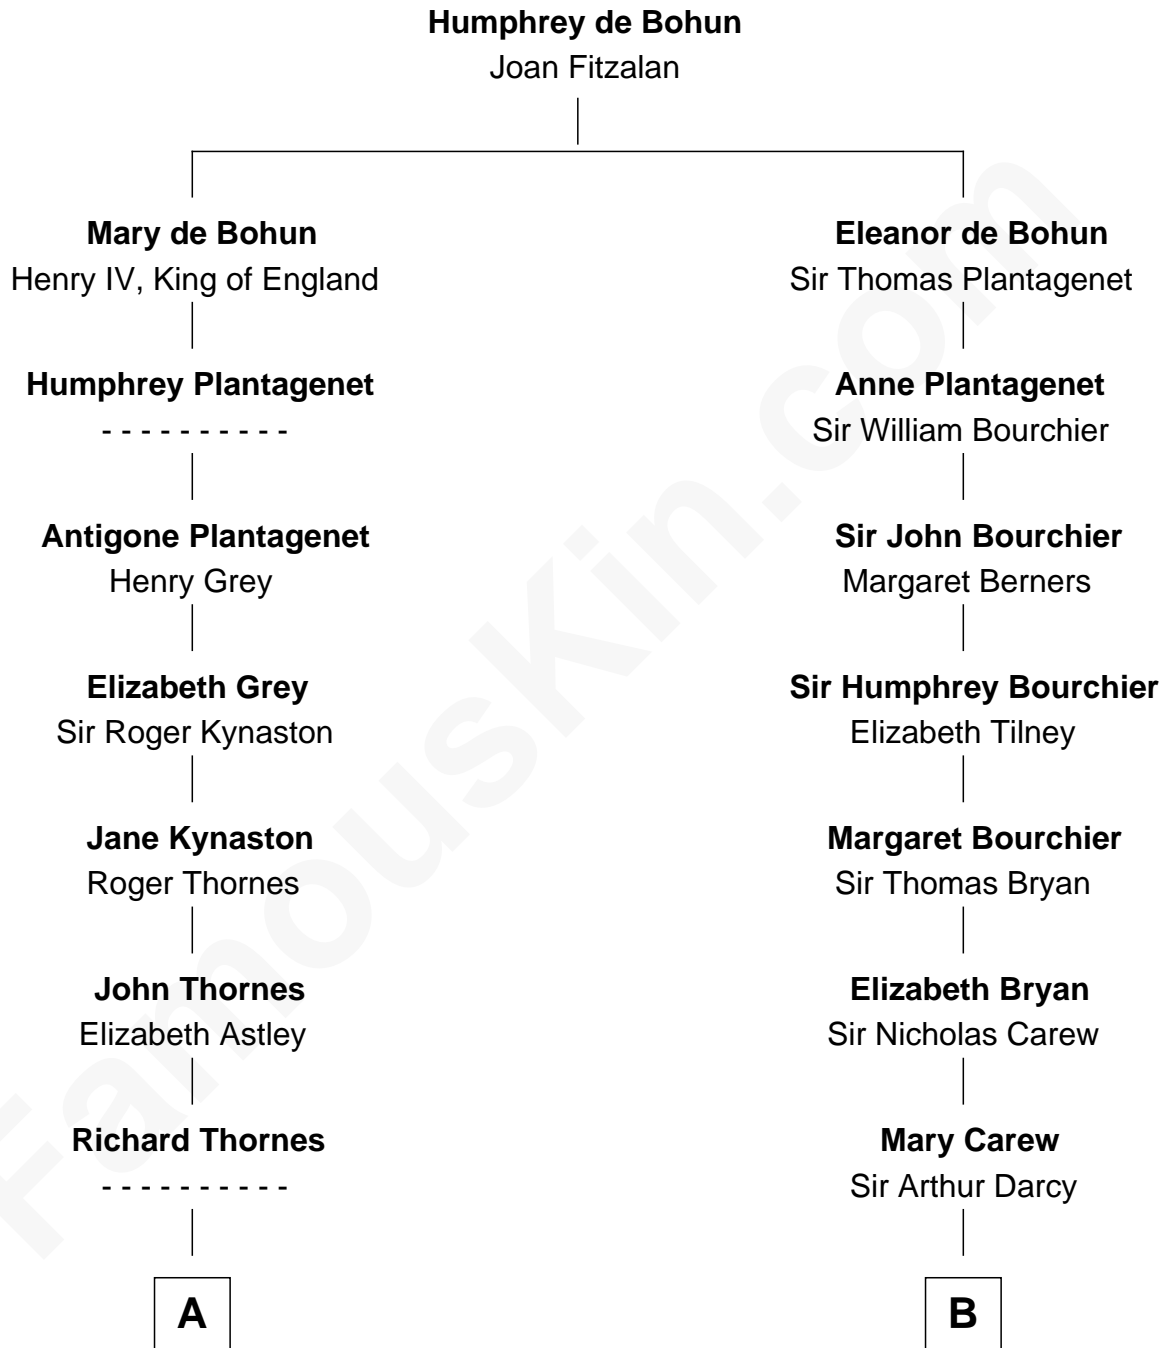

**FamousKin.com**  
**Relationship Chart of**  
**Paget Brewster**  
*TV Actress*

13th cousin 7 times removed of

**Robert Treat Paine**  
*Signer of the Declaration of Independence*

**C**

—  
**Ellen Mackenzie Hodge**

Dr. George Washington Wales Brewster

—  
**George Washington Wales Brewster**

Joan Ryerson

—  
**Galen Brewster**

Hathaway Tew

—  
**Paget Brewster**

*TV Actress*

FamousKin.com