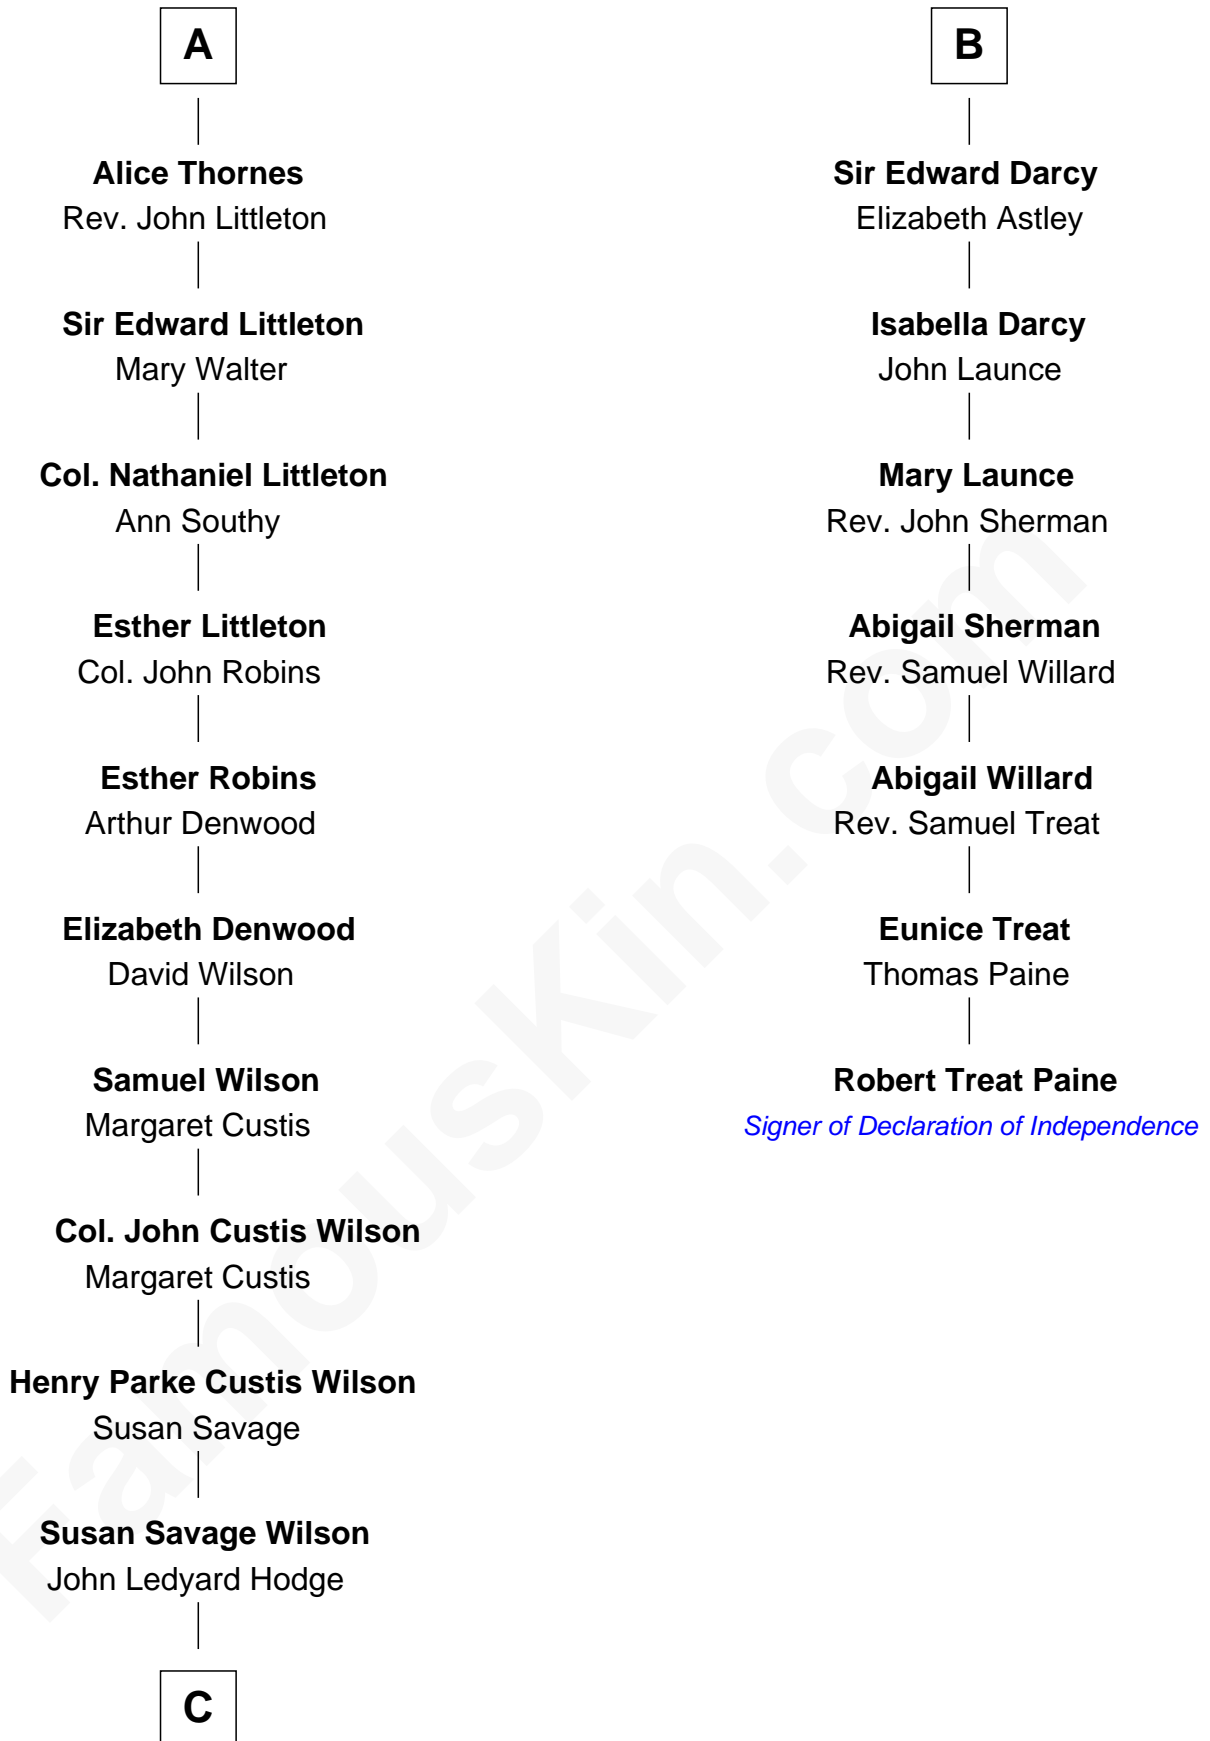

**FamousKin.com**  
**Relationship Chart of**  
**Paget Brewster**  
*TV Actress*

13th cousin 7 times removed of

**Robert Treat Paine**  
*Signer of the Declaration of Independence*

**C**

—  
**Ellen Mackenzie Hodge**

Dr. George Washington Wales Brewster

—  
**George Washington Wales Brewster**

Joan Ryerson

—  
**Galen Brewster**

Hathaway Tew

—  
**Paget Brewster**

*TV Actress*

FamousKin.com