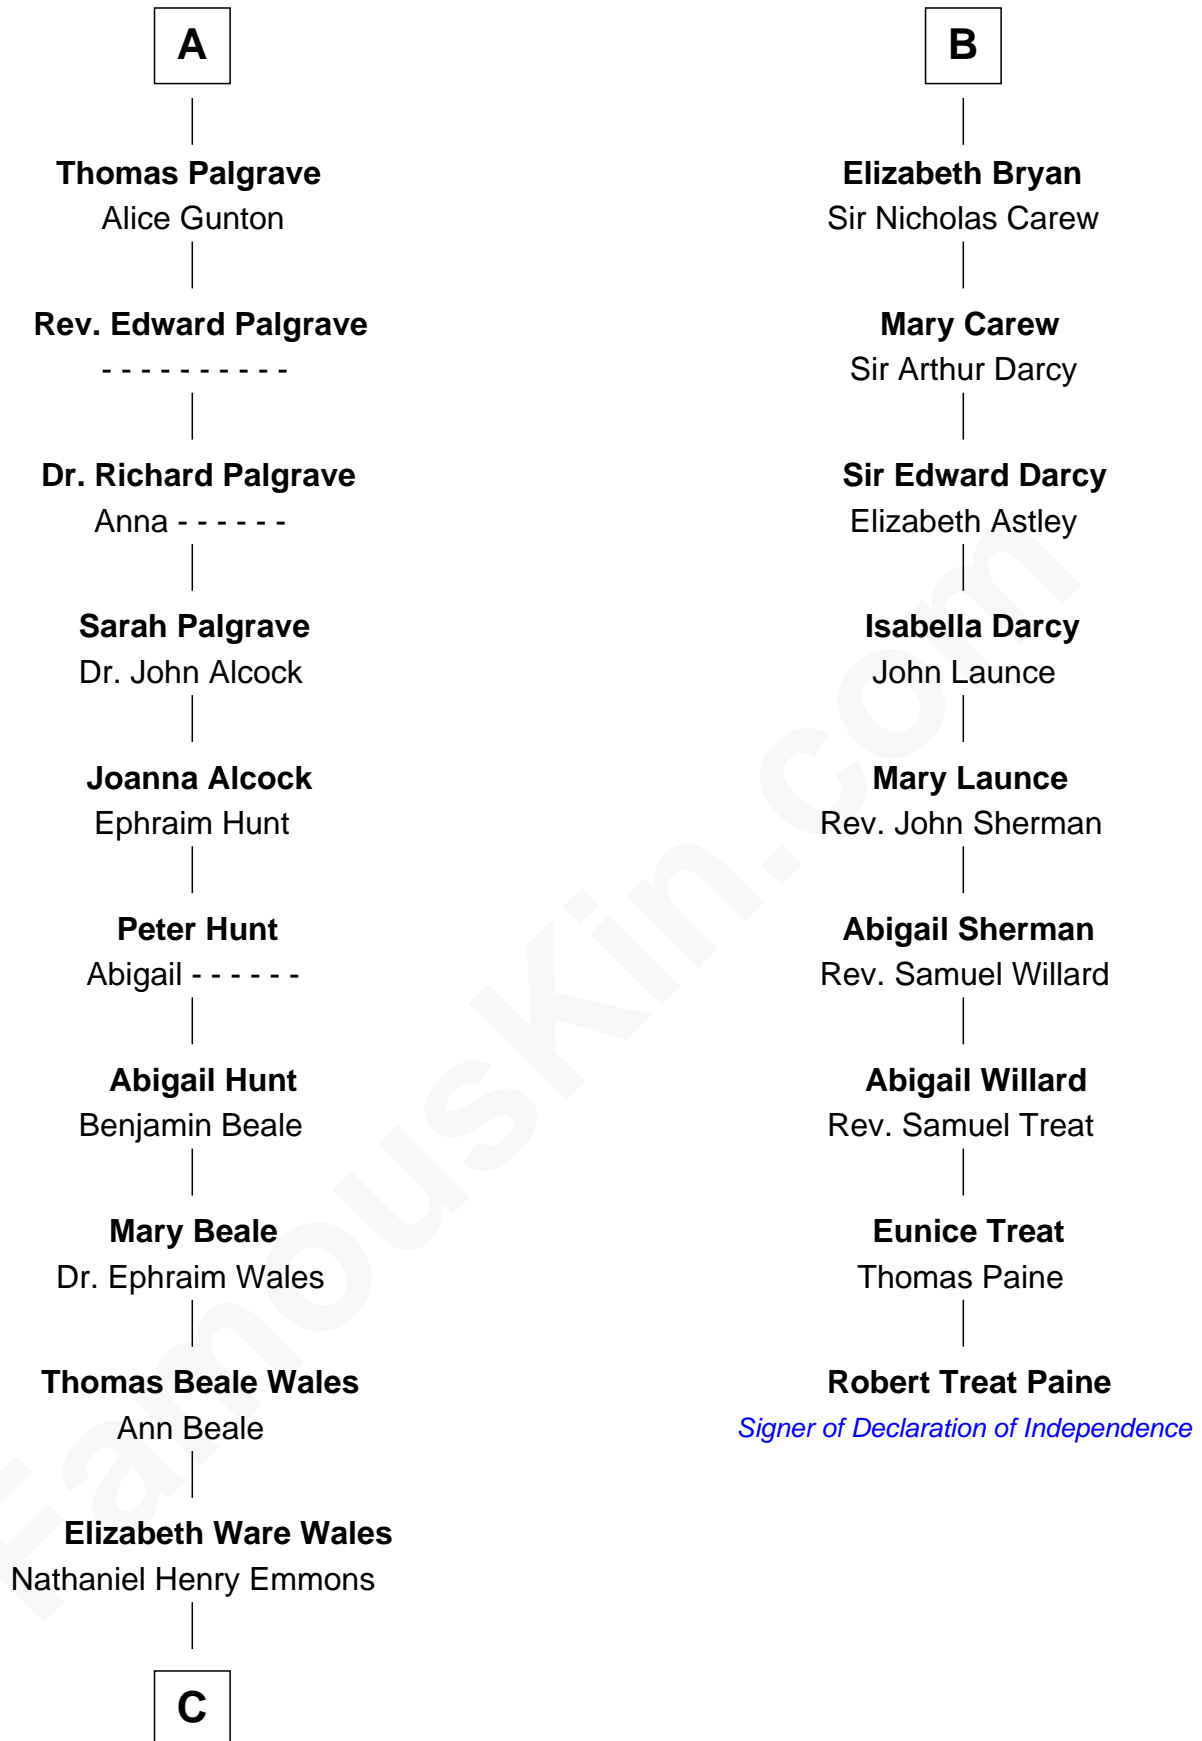

FamousKin.com
Relationship Chart of
Paget Brewster
TV Actress

15th cousin 6 times removed of

Robert Treat Paine
Signer of the Declaration of Independence

C

Ann Wales Emmons

Benjamin Brewster

Dr. George Washington Wales Brewster

Ellen Mackenzie Hodge

George Washington Wales Brewster

Joan Ryerson

Galen Brewster

Hathaway Tew

Paget Brewster

TV Actress