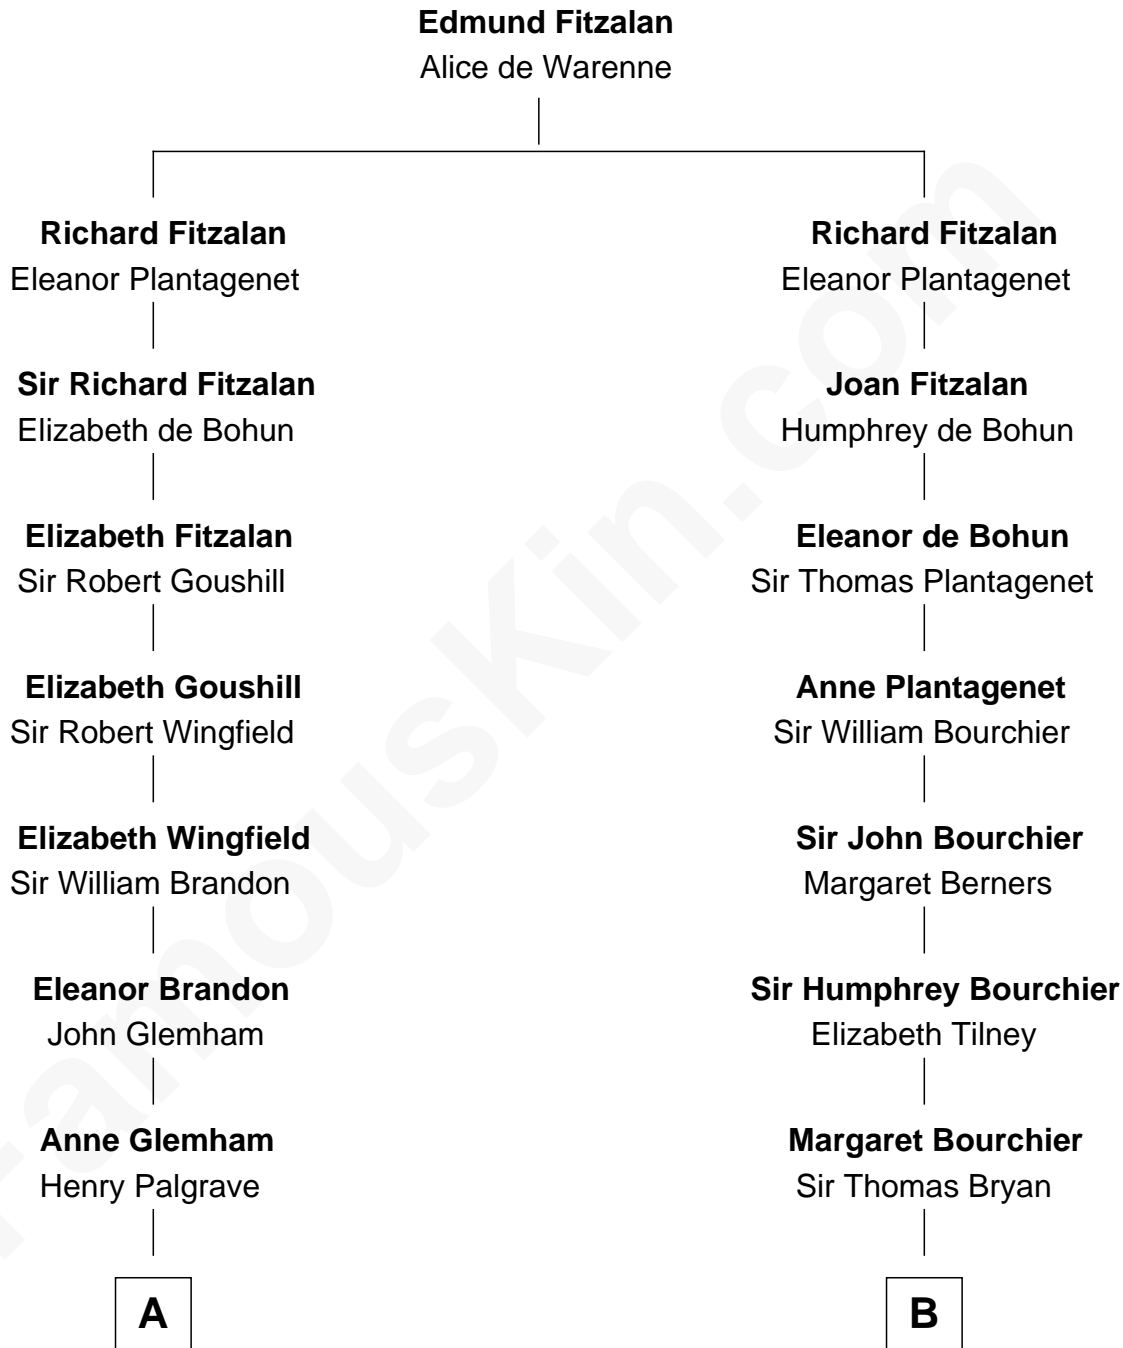

FamousKin.com
Relationship Chart of
Paget Brewster
TV Actress

15th cousin 6 times removed of

Robert Treat Paine
Signer of the Declaration of Independence

C

Ann Wales Emmons

Benjamin Brewster

Dr. George Washington Wales Brewster

Ellen Mackenzie Hodge

George Washington Wales Brewster

Joan Ryerson

Galen Brewster

Hathaway Tew

Paget Brewster

TV Actress