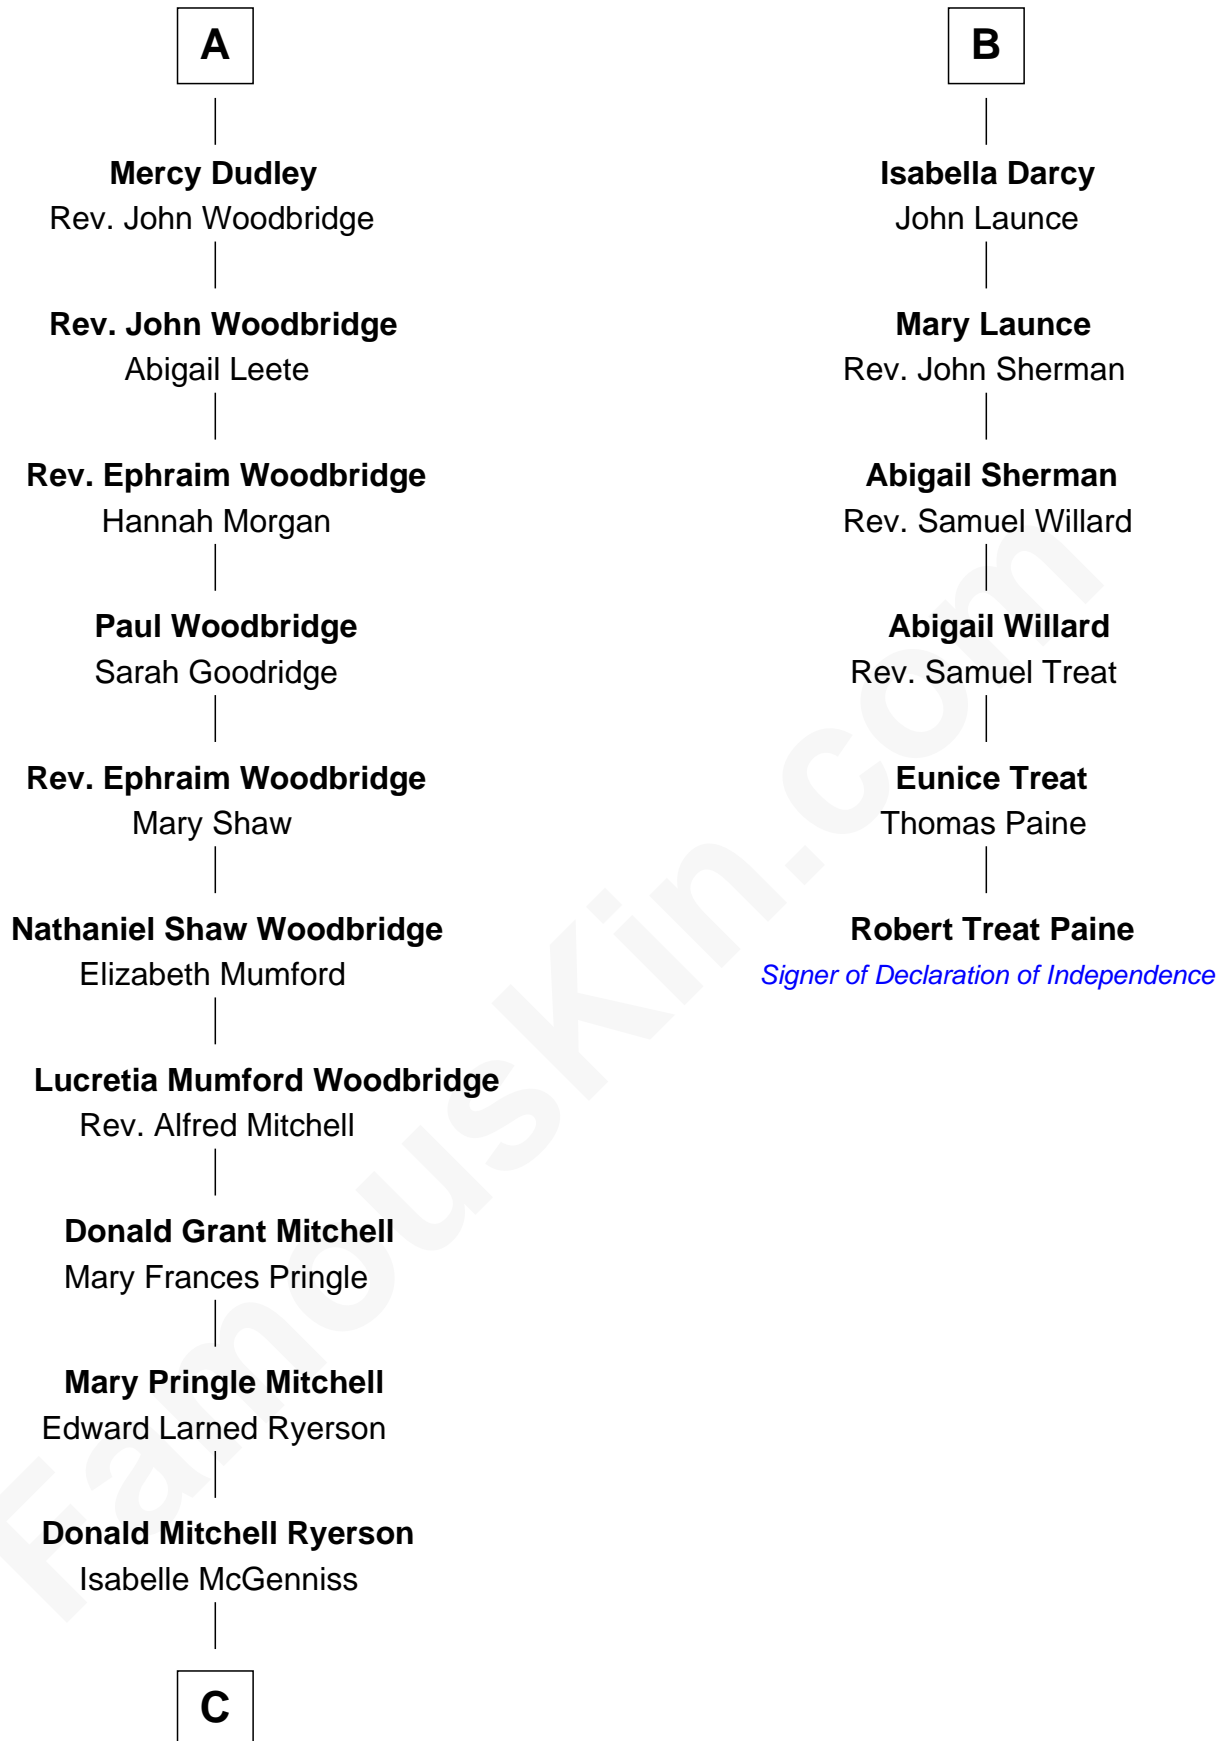

## Relationship Chart of

### Paget Brewster

TV Actress

12th cousin 7 times removed of

**Robert Treat Paine**  
Signer of the Declaration of Independence

**C**

—  
**Joan Ryerson**

George Washington Wales Brewster

—  
**Galen Brewster**

Hathaway Tew

—  
**Paget Brewster**

*TV Actress*

FamousKin.com