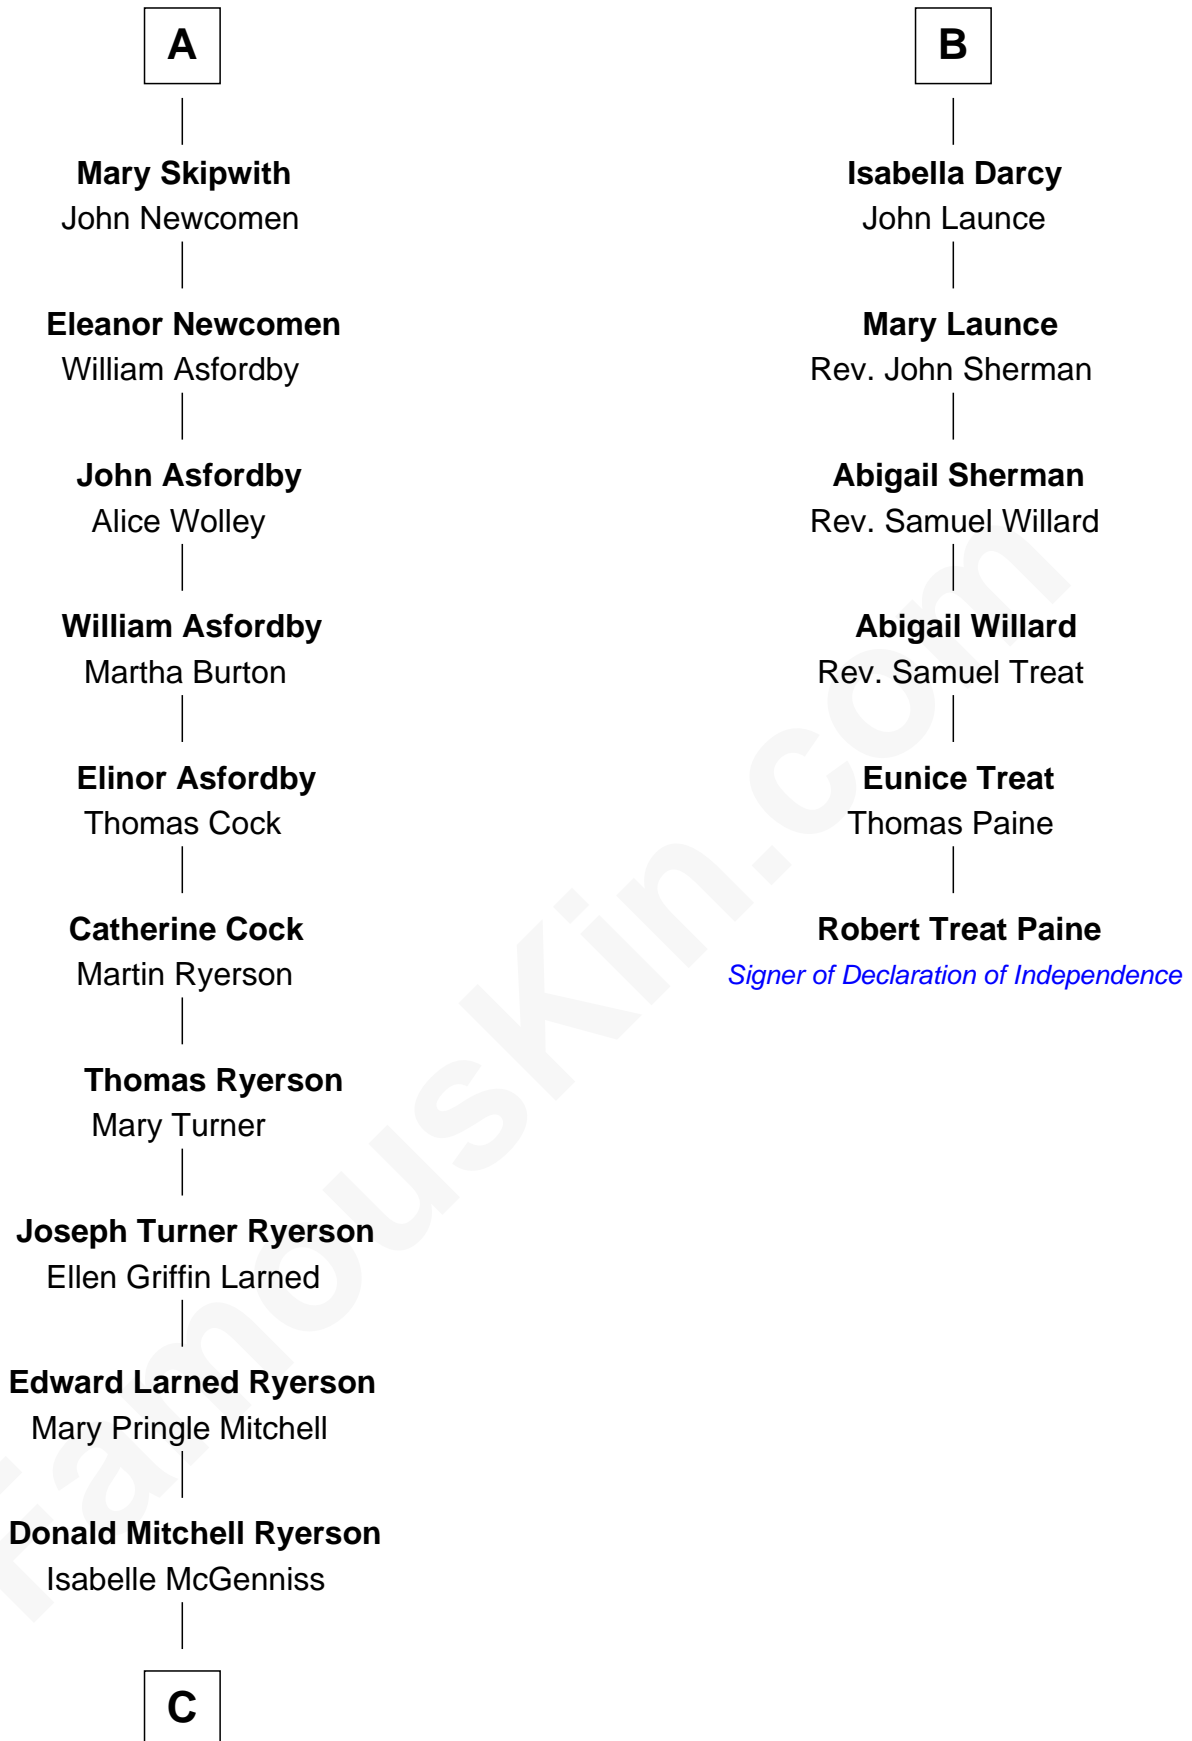

FamousKin.com
Relationship Chart of
Paget Brewster
TV Actress

12th cousin 7 times removed of

Robert Treat Paine
Signer of the Declaration of Independence

C

—
Joan Ryerson

George Washington Wales Brewster

—
Galen Brewster

Hathaway Tew

—
Paget Brewster

TV Actress

FamousKin.com