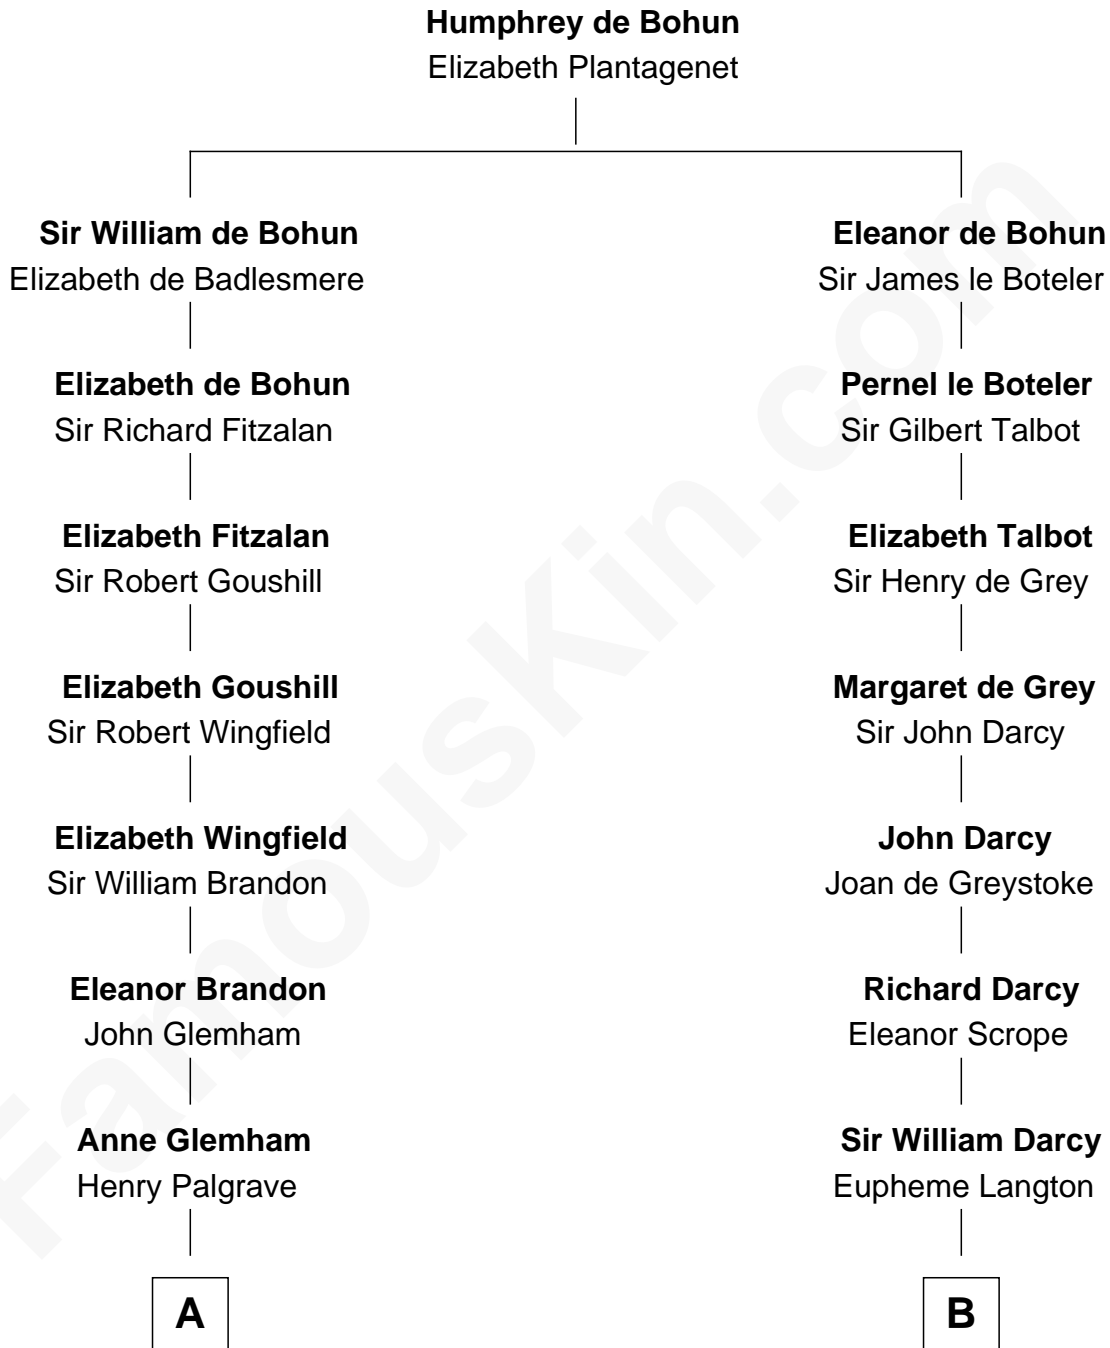

FamousKin.com
Relationship Chart of
Paget Brewster
TV Actress

15th cousin 6 times removed of

Robert Treat Paine
Signer of the Declaration of Independence

C

Ann Wales Emmons

Benjamin Brewster

Dr. George Washington Wales Brewster

Ellen Mackenzie Hodge

George Washington Wales Brewster

Joan Ryerson

Galen Brewster

Hathaway Tew

Paget Brewster

TV Actress