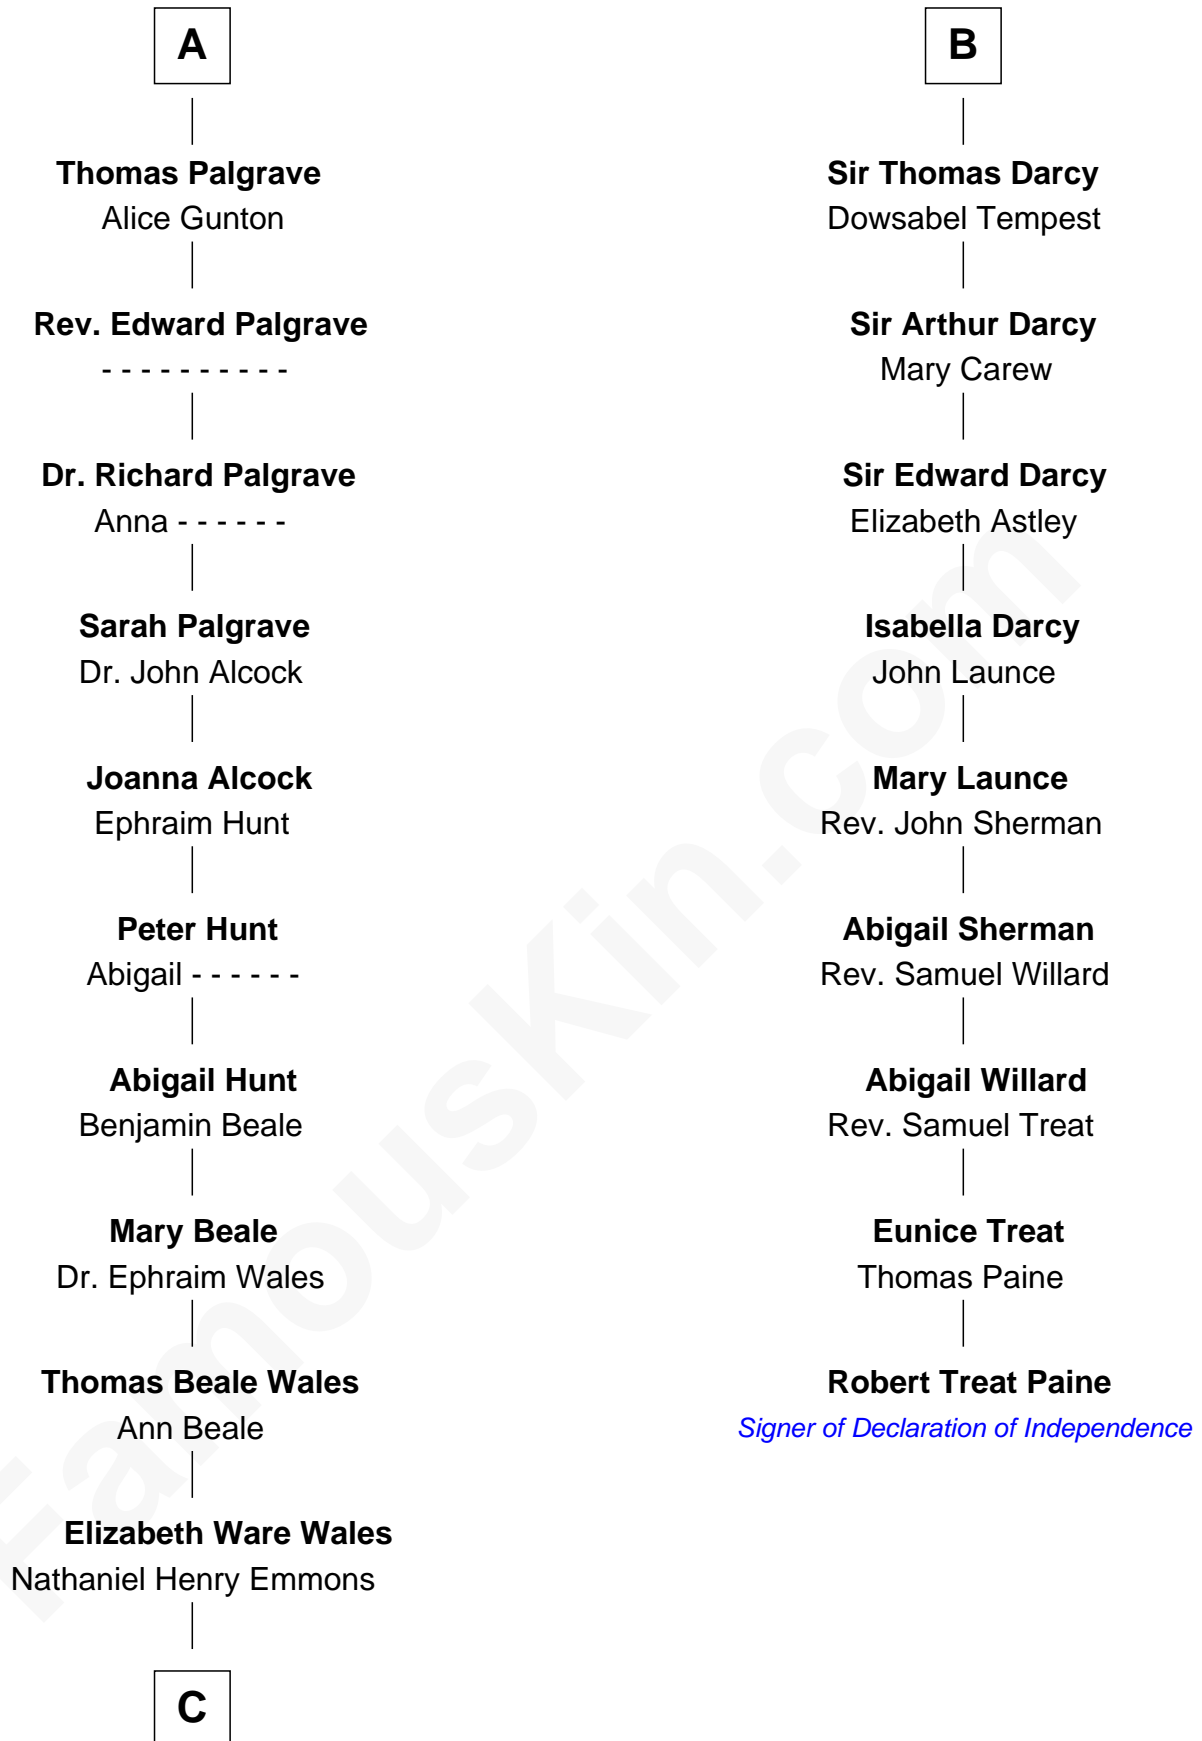

FamousKin.com
Relationship Chart of
Paget Brewster
TV Actress

15th cousin 6 times removed of

Robert Treat Paine
Signer of the Declaration of Independence

C

Ann Wales Emmons

Benjamin Brewster

Dr. George Washington Wales Brewster

Ellen Mackenzie Hodge

George Washington Wales Brewster

Joan Ryerson

Galen Brewster

Hathaway Tew

Paget Brewster

TV Actress