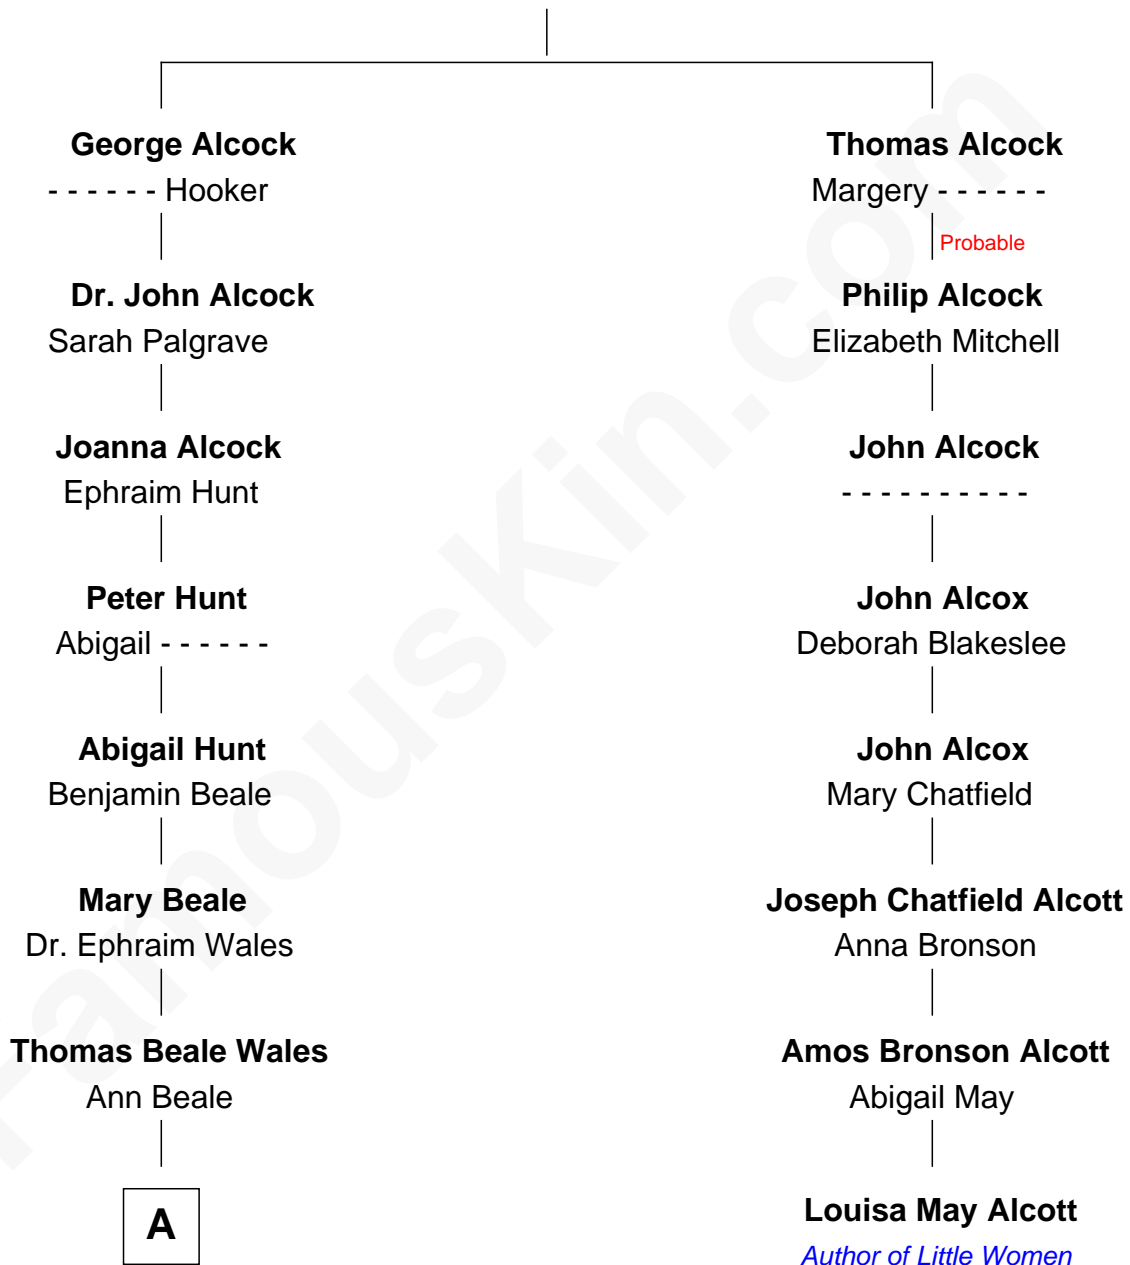

FamousKin.com
Relationship Chart of
Paget Brewster
TV Actress

7th cousin 5 times removed of

Louisa May Alcott
Author of Little Women

----- Alcock

A

Elizabeth Ware Wales
Nathaniel Henry Emmons

Ann Wales Emmons
Benjamin Brewster

Dr. George Washington Wales Brewster
Ellen Mackenzie Hodge

George Washington Wales Brewster
Joan Ryerson

Galen Brewster
Hathaway Tew

Paget Brewster
TV Actress