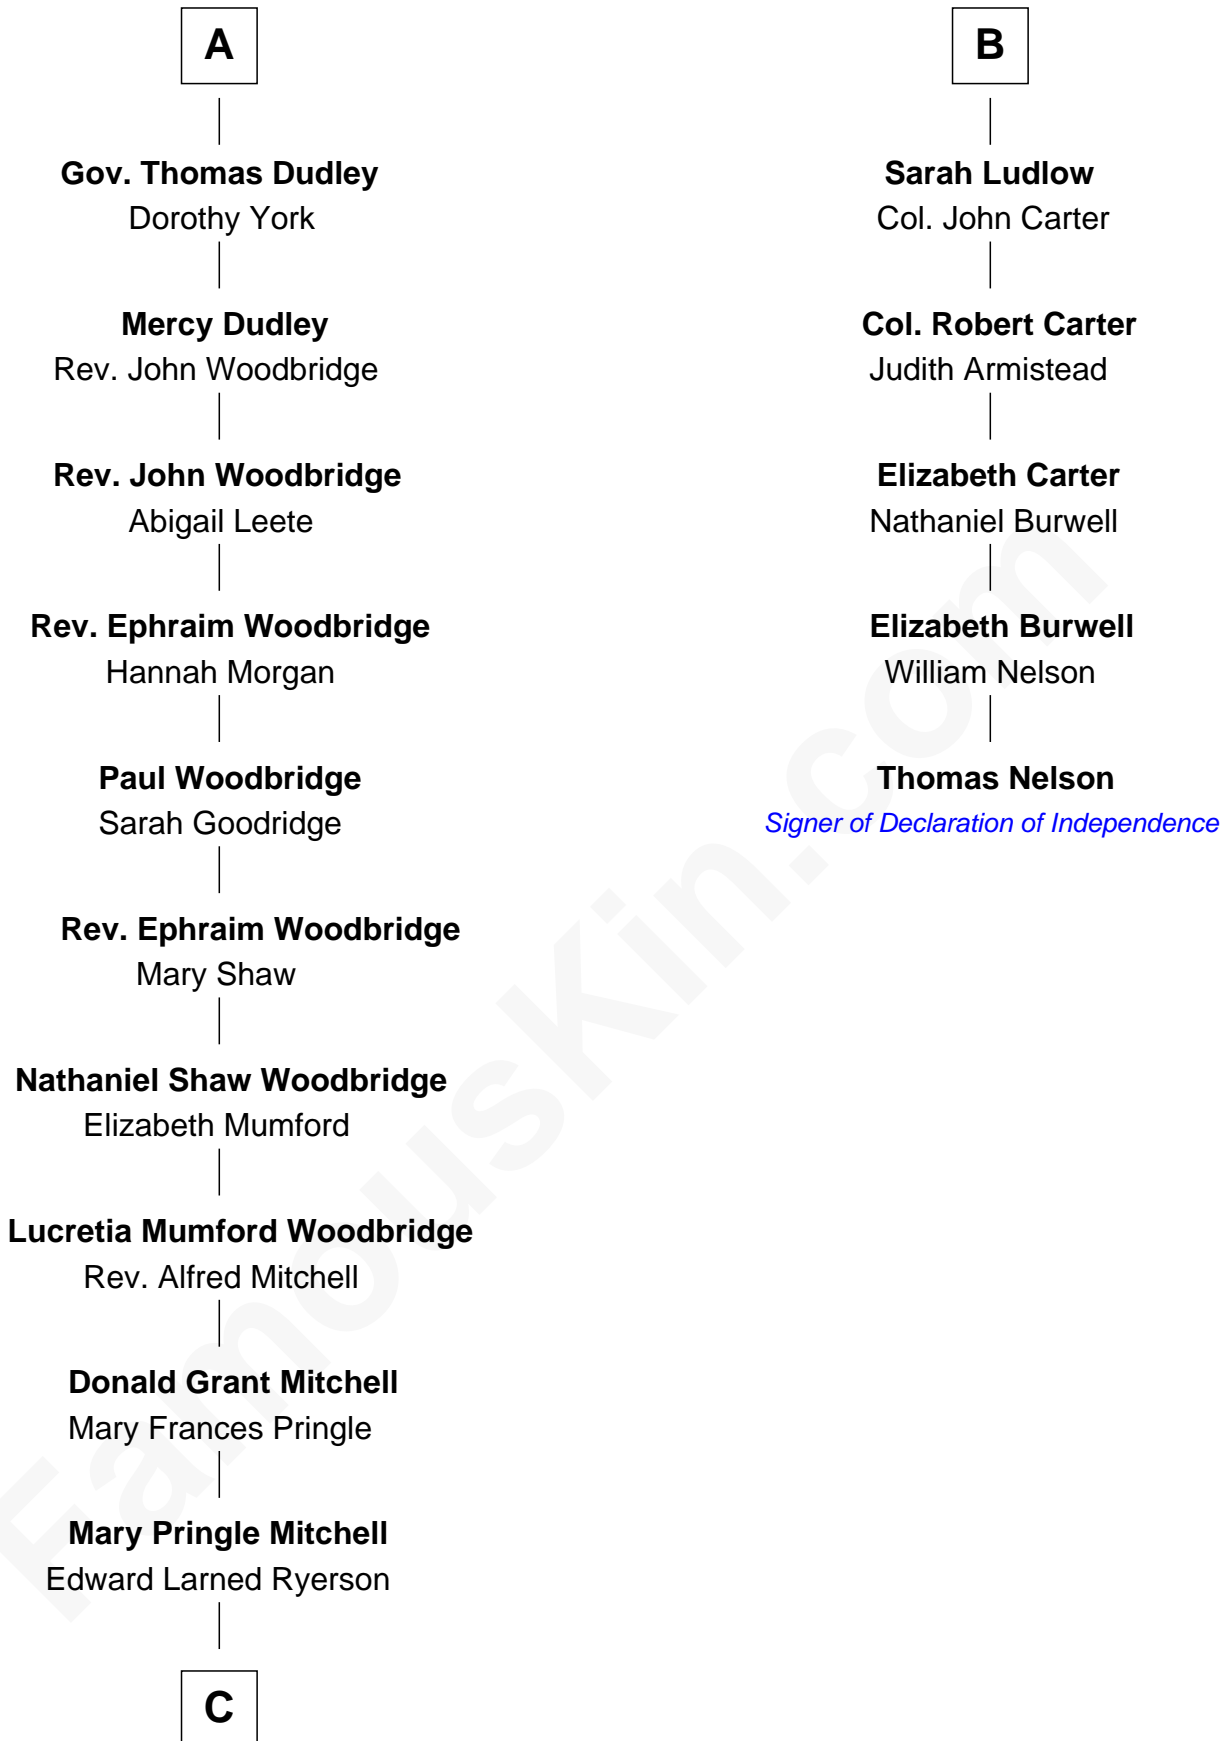

FamousKin.com Relationship Chart of

Paget Brewster

TV Actress

11th cousin 9 times removed of

Thomas Nelson

Signer of the Declaration of Independence

Sir Walter Blount

Sancha de Ayala

Edith Windsor

George Ludlow

Thomas Ludlow

Jane Pyle

Gabriel Ludlow

Phillis -----

B

C