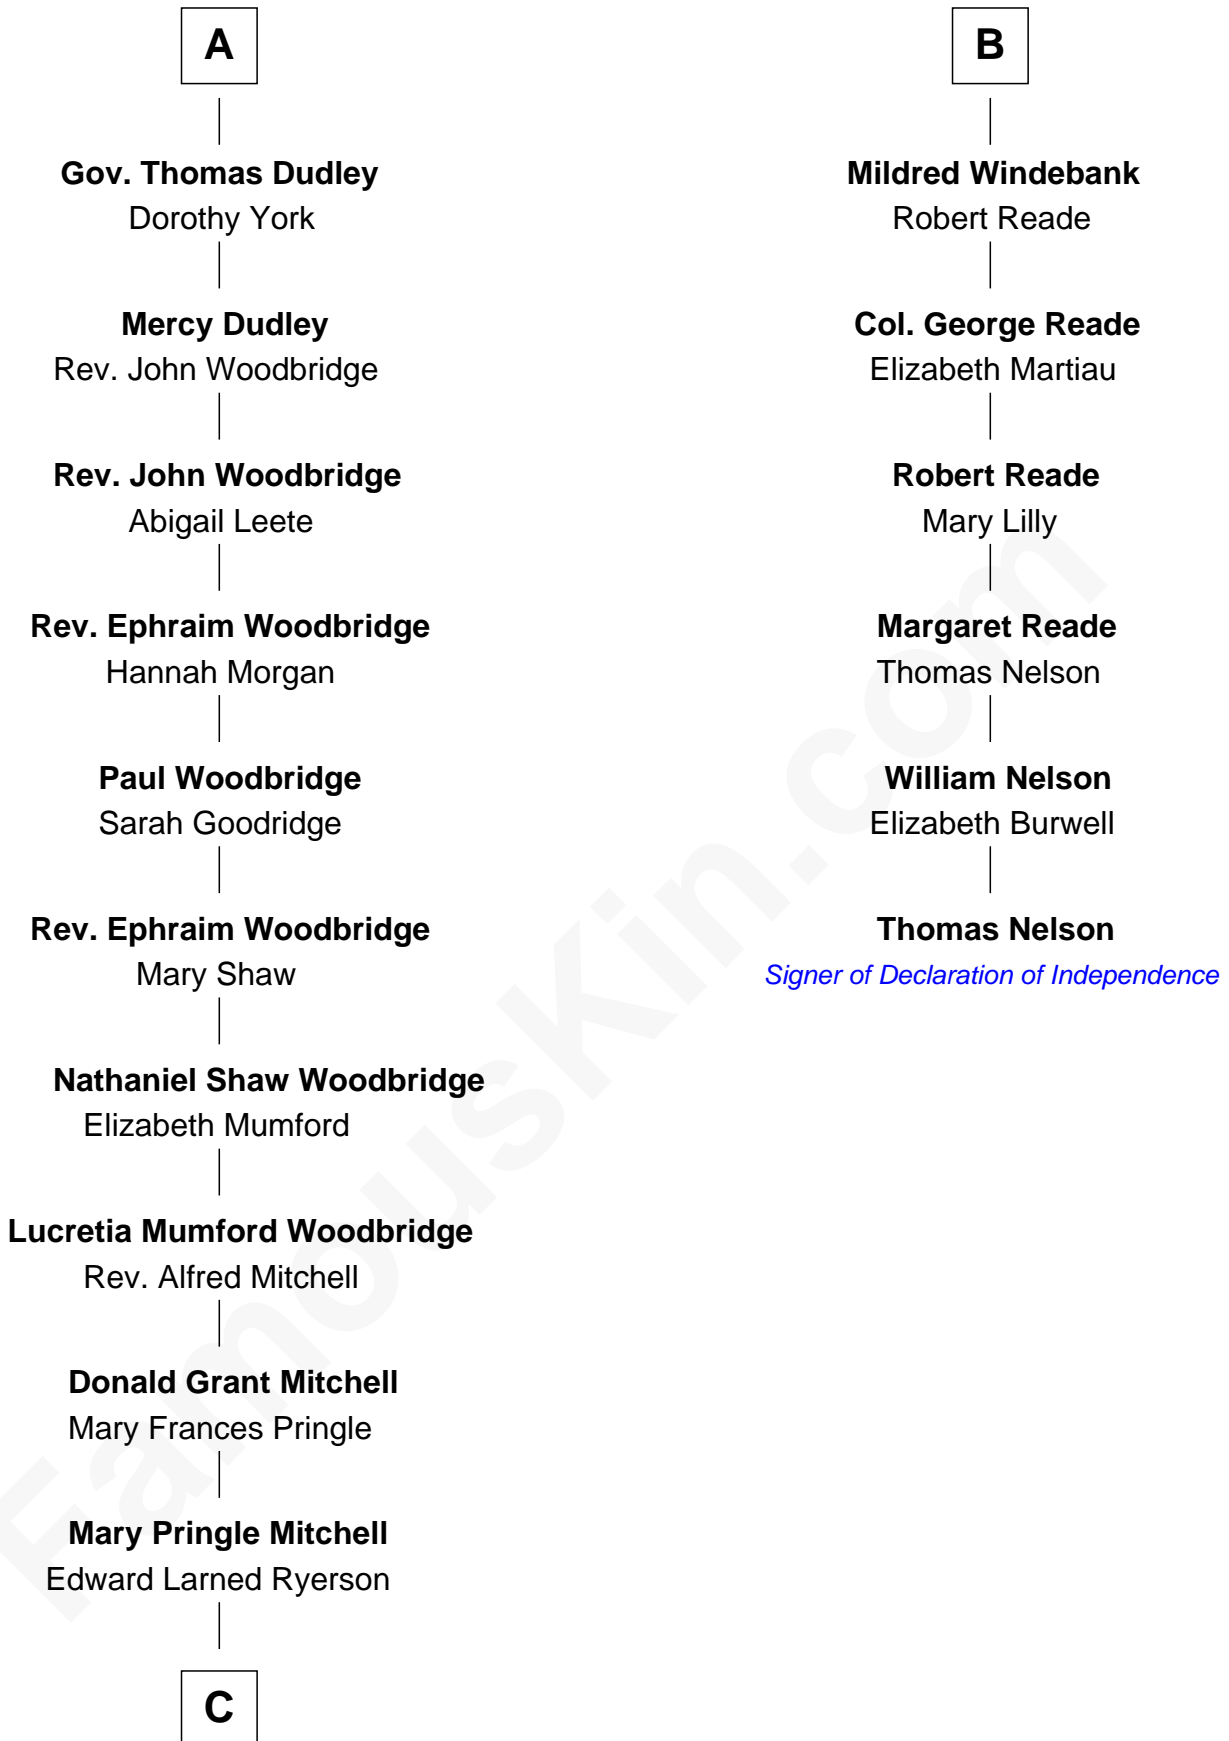

# FamousKin.com Relationship Chart of

**Paget Brewster**

*TV Actress*

12th cousin 8 times removed of

**Thomas Nelson**

*Signer of the Declaration of Independence*

**Sir John de Betteshorne**

**C**

—  
**Donald Mitchell Ryerson**

Isabelle McGenniss

—  
**Joan Ryerson**

George Washington Wales Brewster

—  
**Galen Brewster**

Hathaway Tew

—  
**Paget Brewster**

*TV Actress*