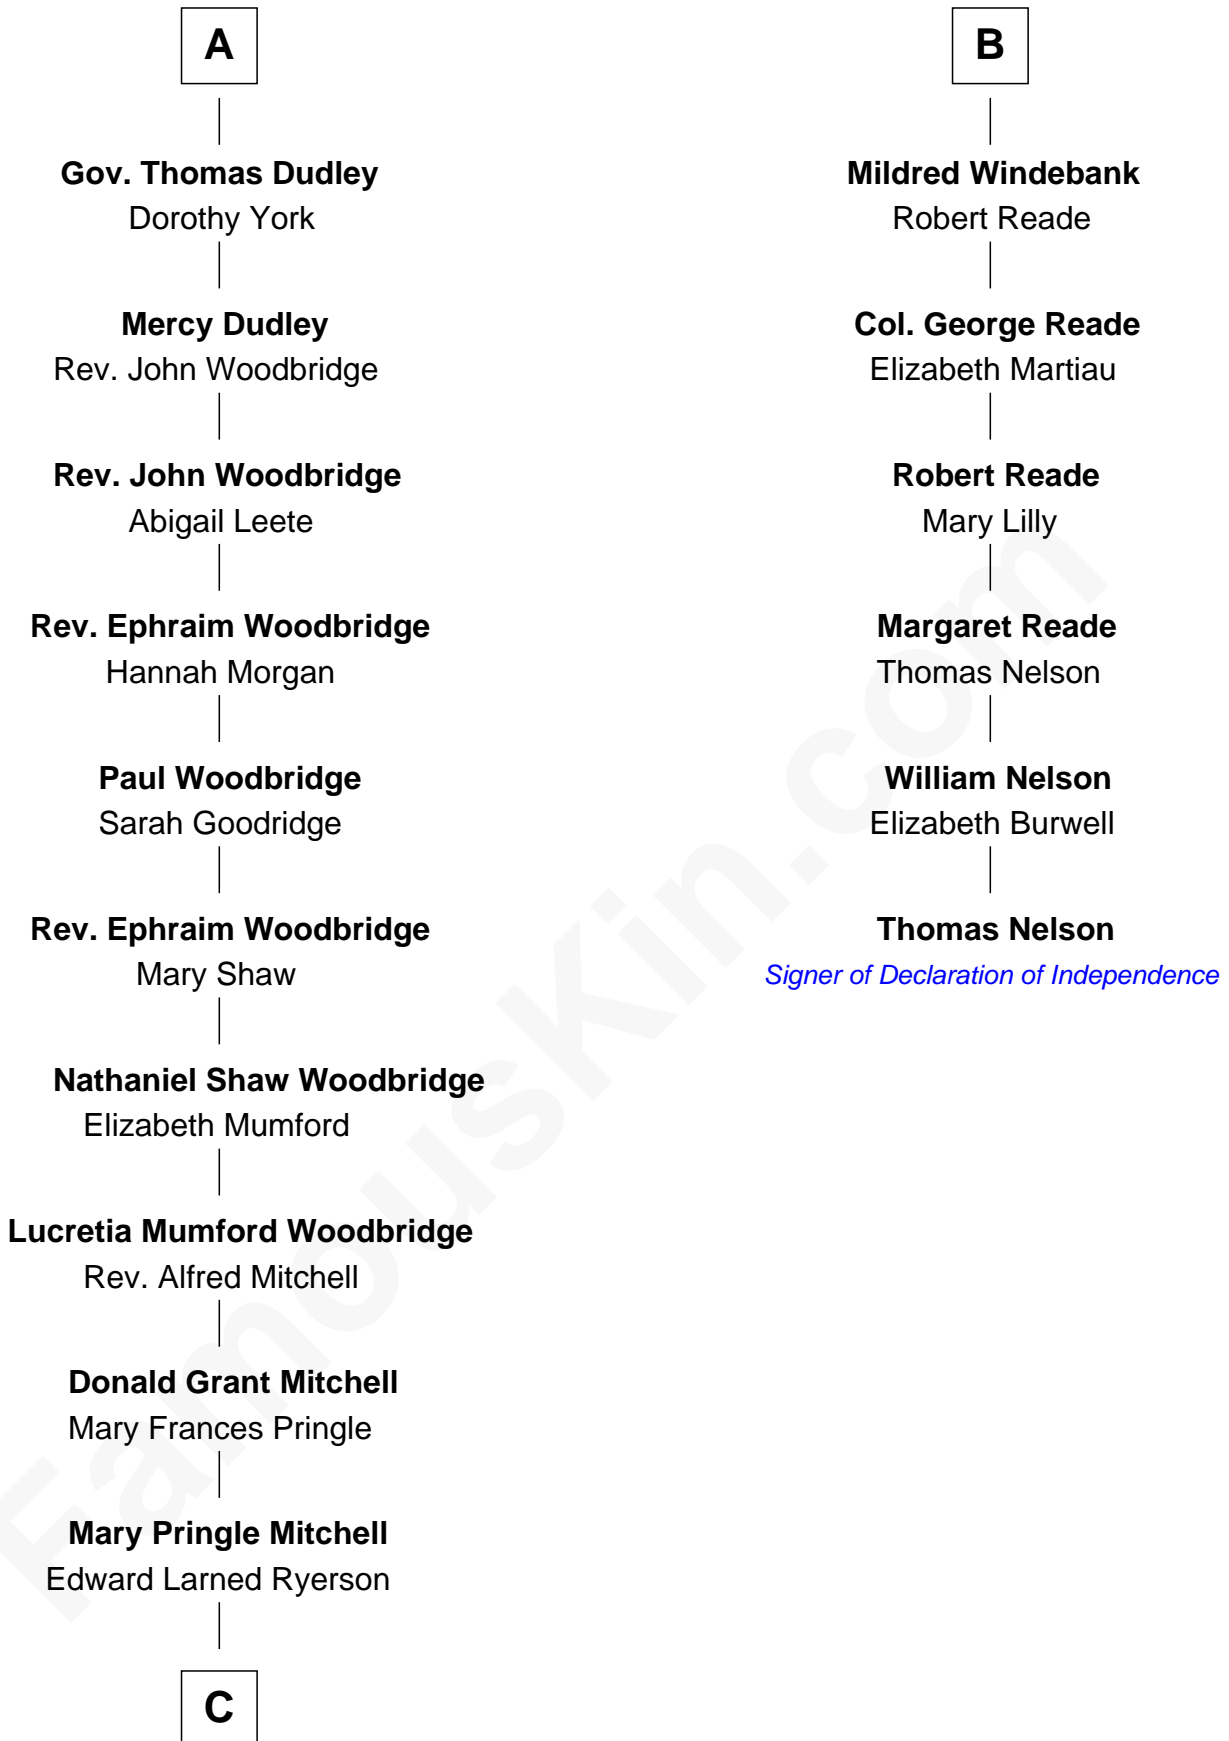

# FamousKin.com Relationship Chart of

**Paget Brewster**

*TV Actress*

12th cousin 8 times removed of

**Thomas Nelson**

*Signer of the Declaration of Independence*

**C**

—  
**Donald Mitchell Ryerson**

Isabelle McGenniss

—  
**Joan Ryerson**

George Washington Wales Brewster

—  
**Galen Brewster**

Hathaway Tew

—  
**Paget Brewster**

*TV Actress*

FamousKin.com