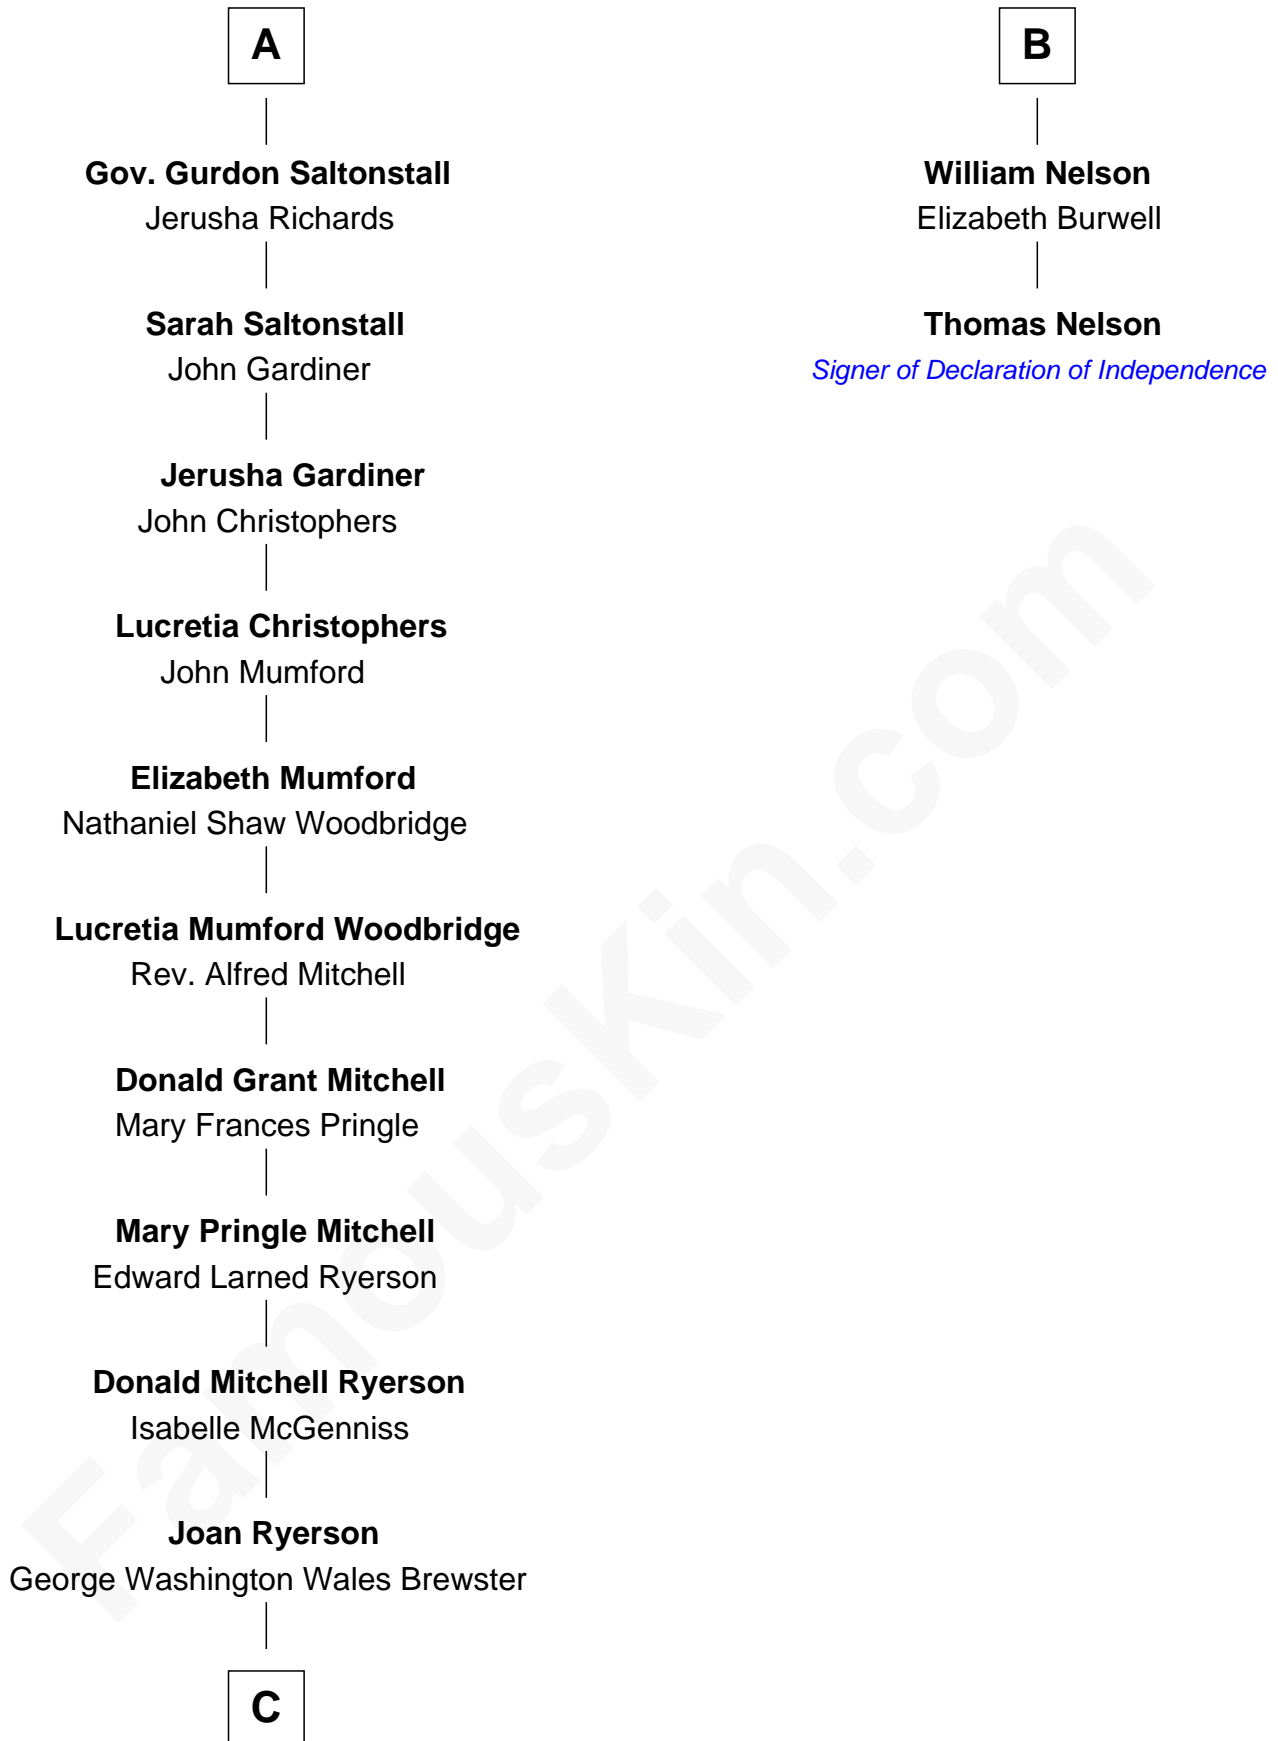

FamousKin.com Relationship Chart of

Paget Brewster

TV Actress

8th cousin 10 times removed of

Thomas Nelson

Signer of the Declaration of Independence

Sir William Gascoigne

Margaret Percy

C

Galen Brewster
Hathaway Tew

Paget Brewster
TV Actress

FamousKin.com