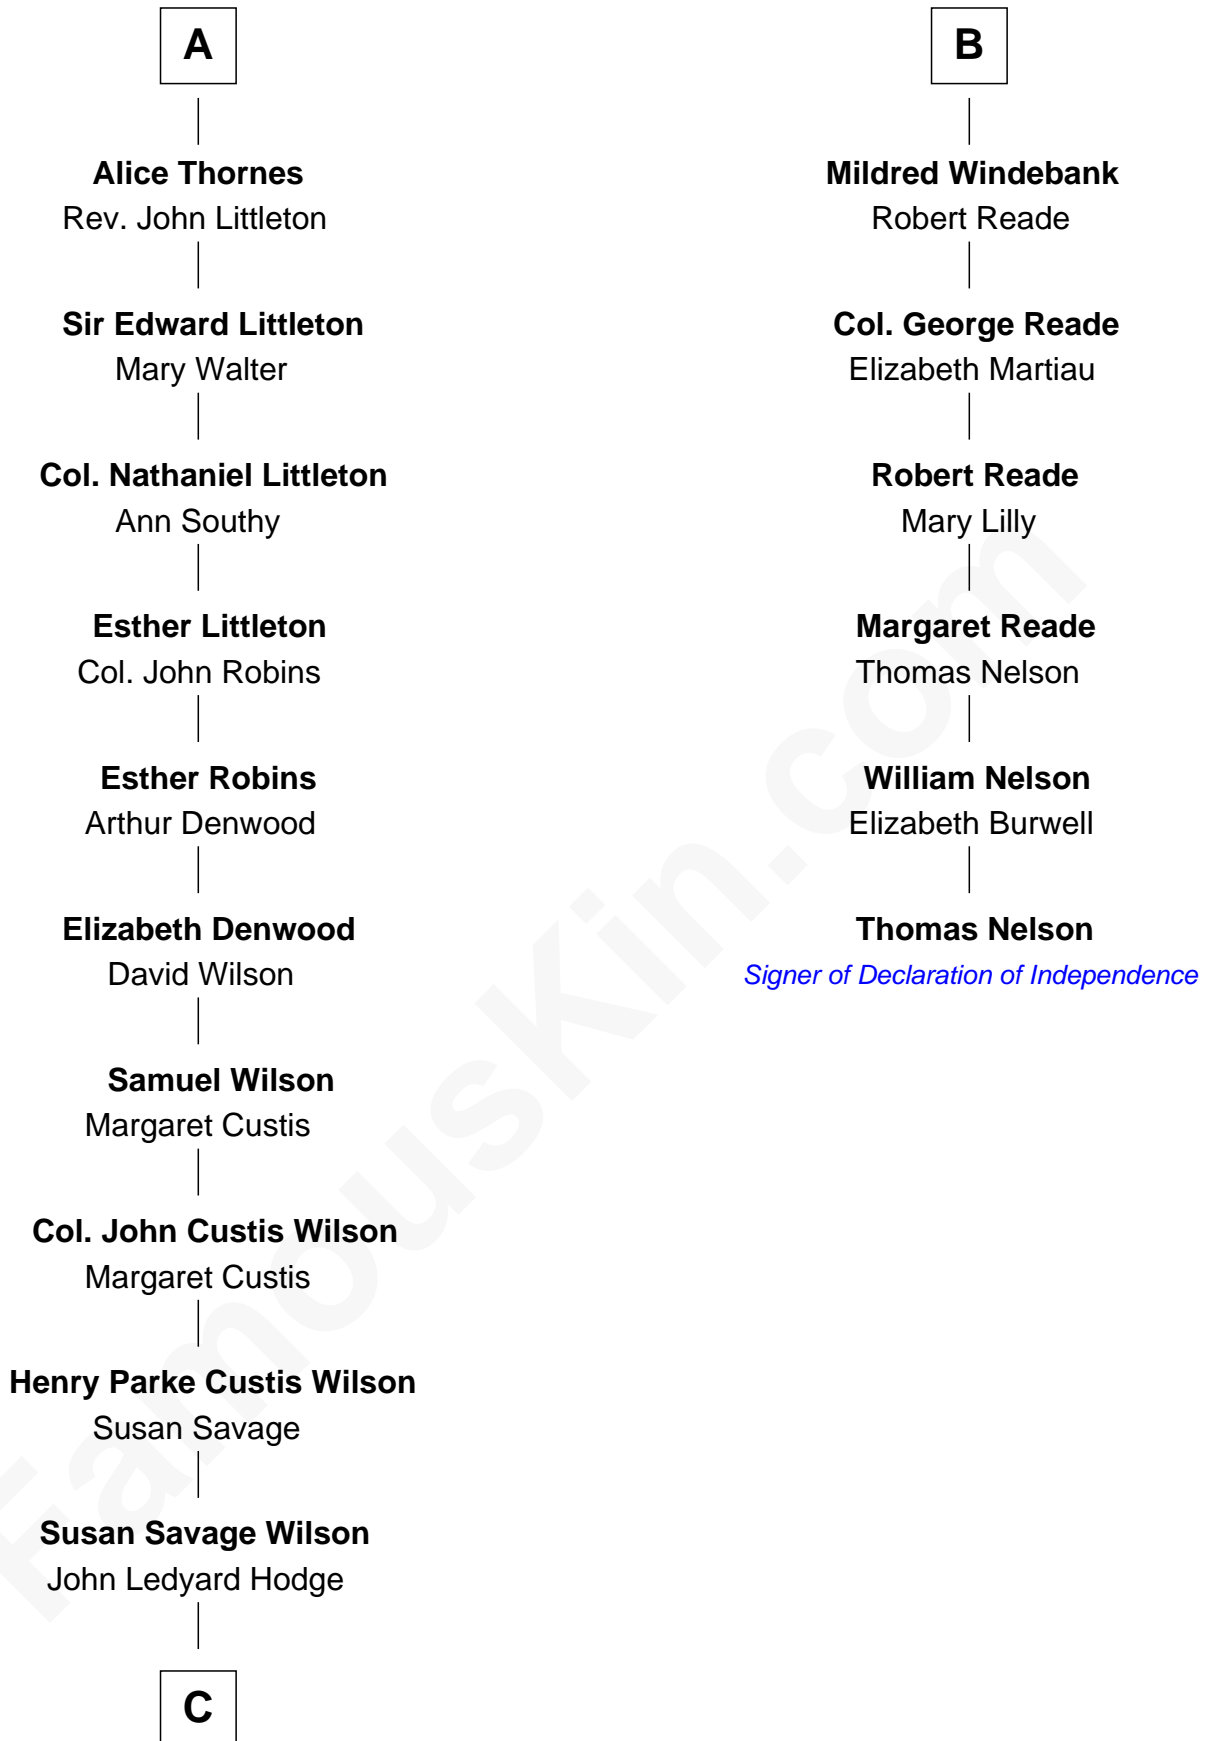

# FamousKin.com Relationship Chart of

**Paget Brewster**  
TV Actress

12th cousin 8 times removed of

**Thomas Nelson**

Signer of the Declaration of Independence

**C**

—  
**Ellen Mackenzie Hodge**

Dr. George Washington Wales Brewster

—  
**George Washington Wales Brewster**

Joan Ryerson

—  
**Galen Brewster**

Hathaway Tew

—  
**Paget Brewster**

*TV Actress*

FamousKin.com