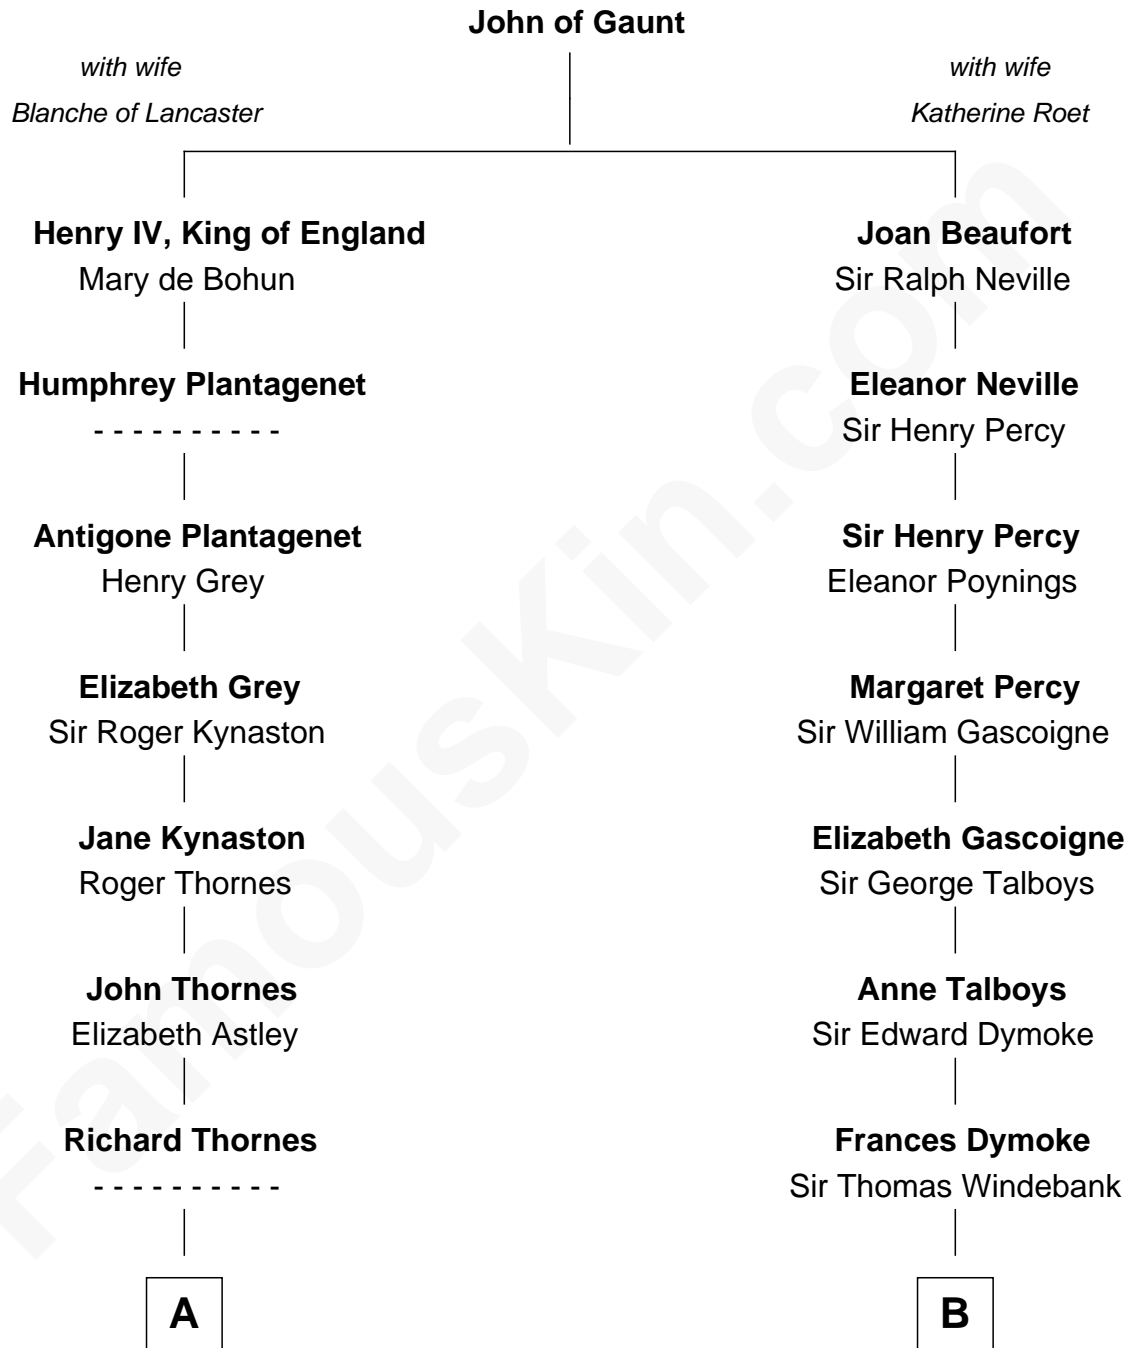

# FamousKin.com Relationship Chart of

**Paget Brewster**  
TV Actress

12th cousin 8 times removed of

**Thomas Nelson**

Signer of the Declaration of Independence

**C**

—  
**Ellen Mackenzie Hodge**

Dr. George Washington Wales Brewster

—  
**George Washington Wales Brewster**

Joan Ryerson

—  
**Galen Brewster**

Hathaway Tew

—  
**Paget Brewster**

*TV Actress*

FamousKin.com