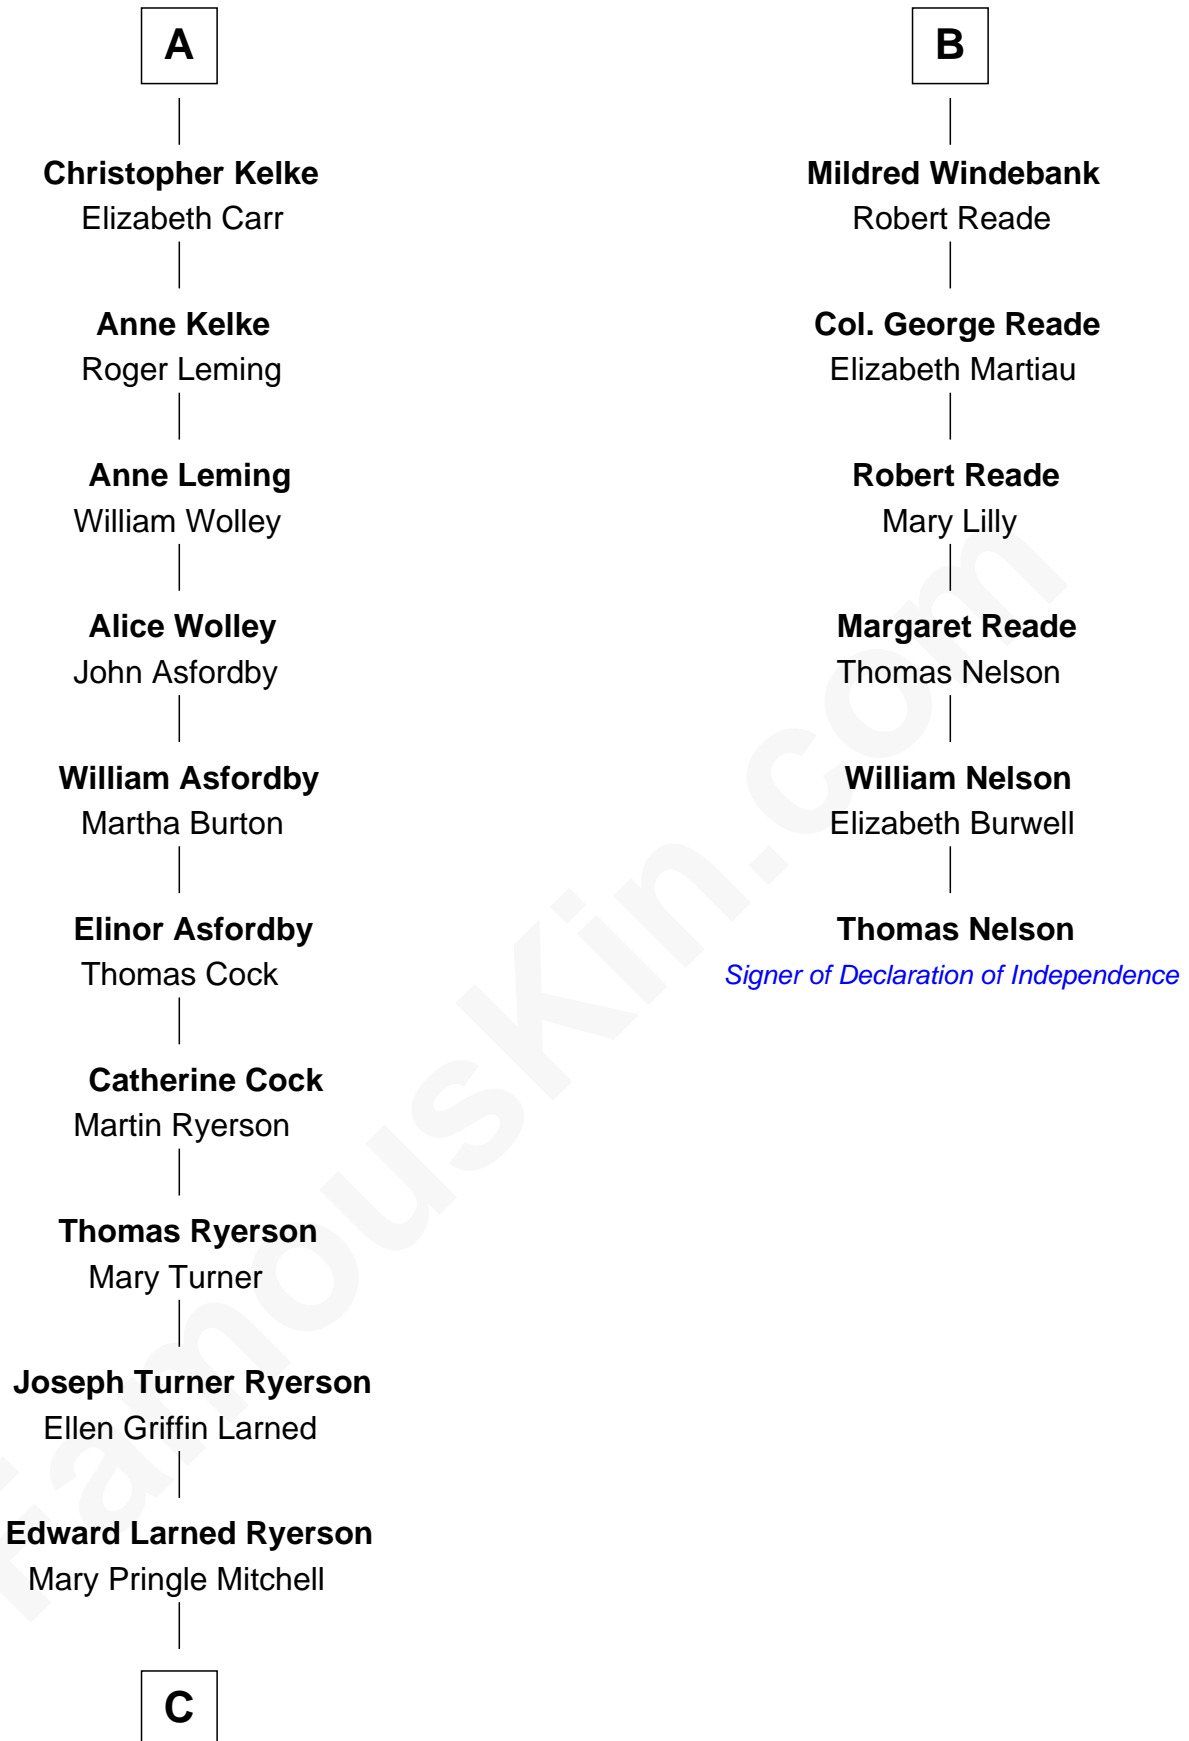

# FamousKin.com Relationship Chart of

**Paget Brewster**

*TV Actress*

12th cousin 8 times removed of

**Thomas Nelson**

*Signer of the Declaration of Independence*

**Sir Henry Percy**  
Margaret de Neville

**Sir Henry Percy**  
Elizabeth Mortimer

**Christopher Kelke**  
Jane St. Paul

**A**

**Sir Henry Percy**  
Elizabeth Mortimer

**Sir Henry Percy**  
Eleanor Neville

**Sir Henry Percy**  
Eleanor Poynings

**Margaret Percy**  
Sir William Gascoigne

**Elizabeth Gascoigne**  
Sir George Talboys

**Anne Talboys**  
Sir Edward Dymoke

**Frances Dymoke**  
Sir Thomas Windebank

**B**

**C**

—  
**Donald Mitchell Ryerson**

Isabelle McGenniss

—  
**Joan Ryerson**

George Washington Wales Brewster