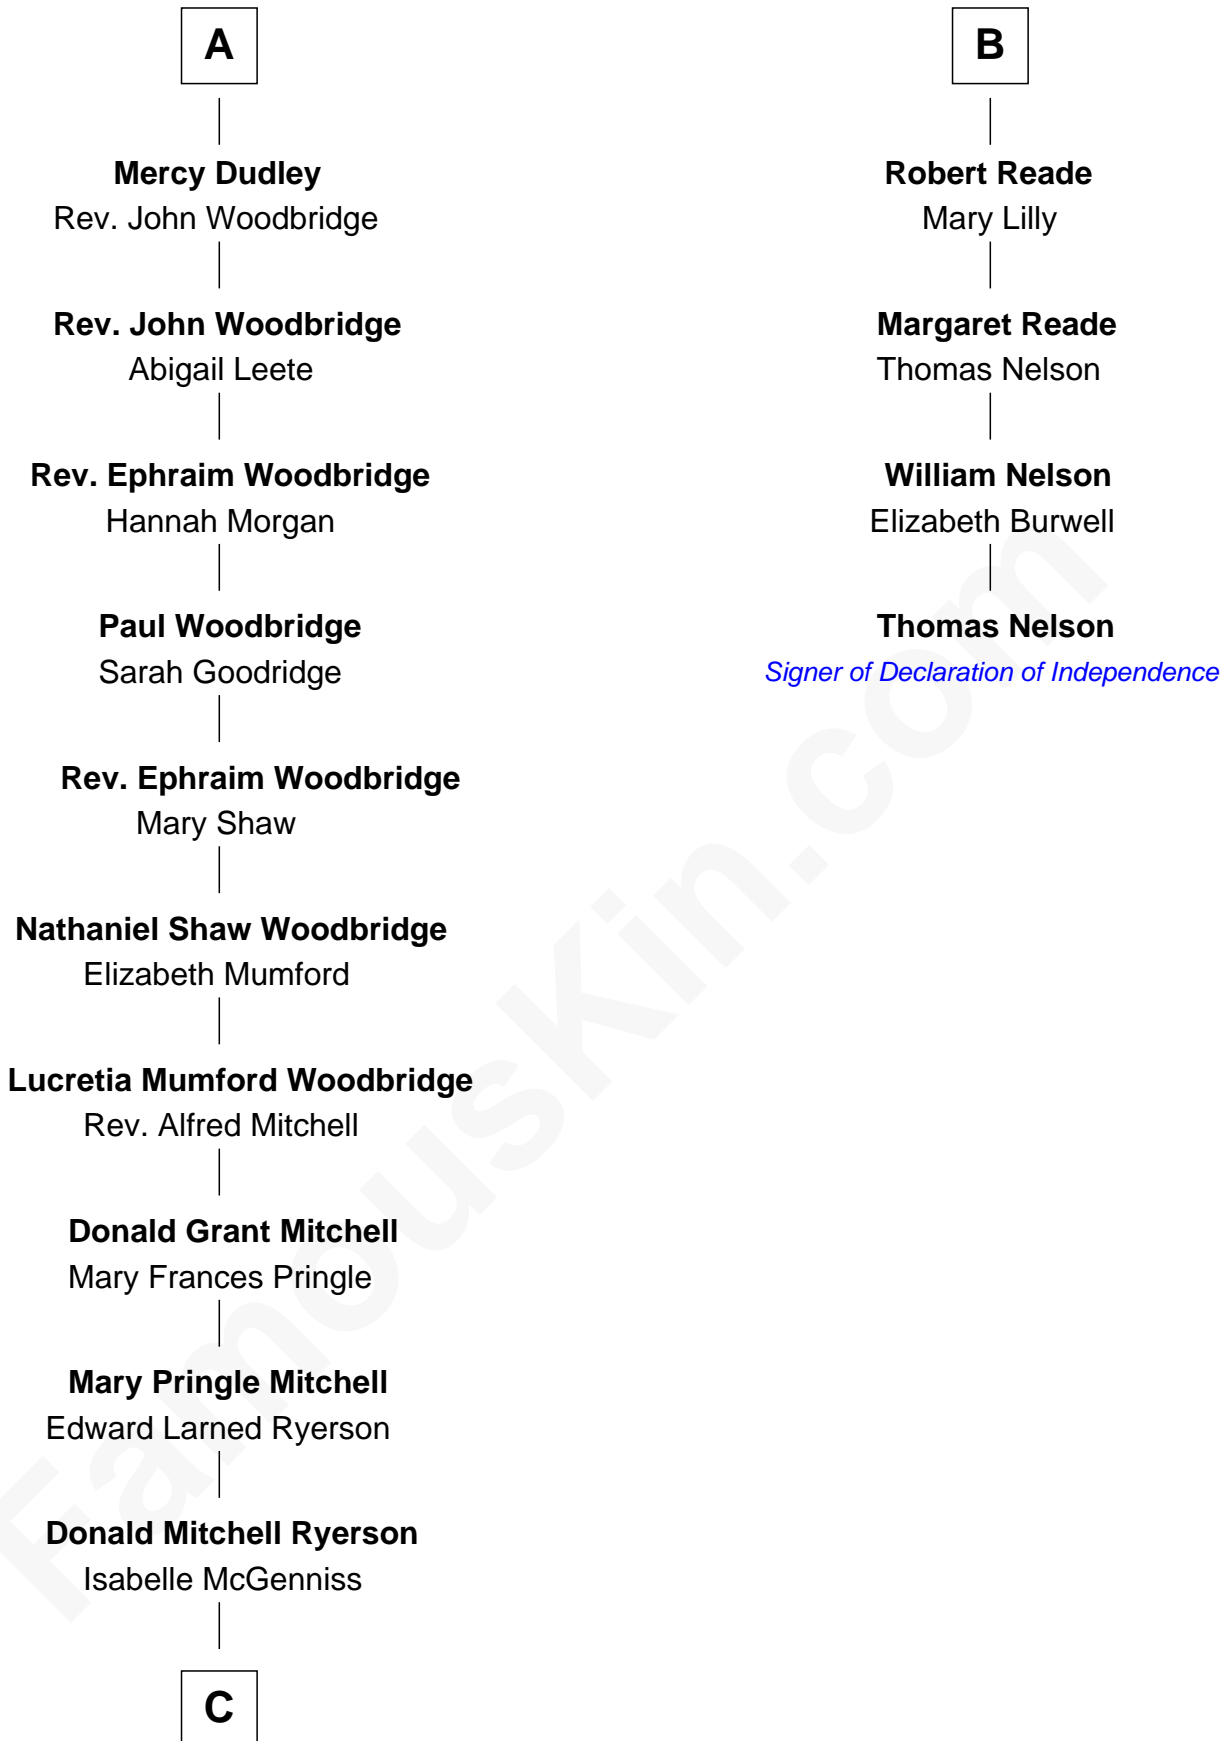

# FamousKin.com Relationship Chart of

**Paget Brewster**

*TV Actress*

10th cousin 9 times removed of

**Thomas Nelson**

*Signer of the Declaration of Independence*

**Sir William Bonville**

Margaret Grey

**William Bonville**  
Elizabeth Harington

**William Bonville**  
Katherine Neville

**Cecily Bonville**  
Thomas Grey

**Cecily Grey**  
Sir John Sutton

**Sir Henry Dudley**  
----- Ashton

Probable

**Roger Dudley**  
Susanna Thorne

**Gov. Thomas Dudley**  
Dorothy York

**A**

**Elizabeth Bonville**  
William Talboys

**Sir Robert Talboys**  
Elizabeth Heron

**Sir George Talboys**  
Elizabeth Gascoigne

**Anne Talboys**  
Sir Edward Dymoke

**Frances Dymoke**  
Sir Thomas Windebank

**Mildred Windebank**  
Robert Reade

**Col. George Reade**  
Elizabeth Martiau

**B**

**C**

—  
**Joan Ryerson**

George Washington Wales Brewster

—  
**Galen Brewster**