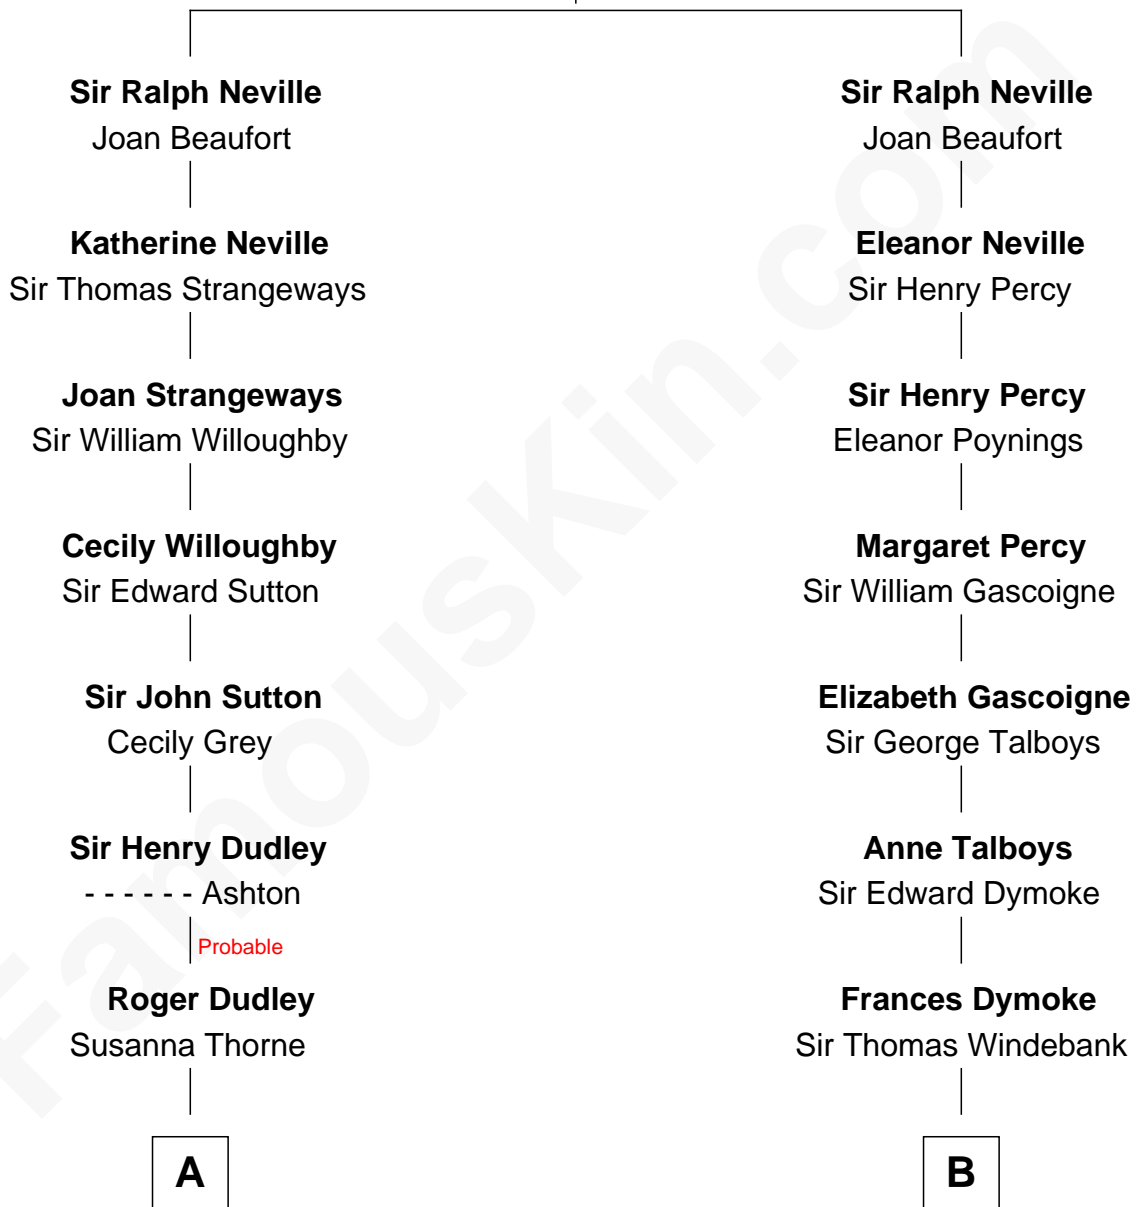

# FamousKin.com Relationship Chart of

**Paget Brewster**

*TV Actress*

12th cousin 8 times removed of

**Thomas Nelson**

*Signer of the Declaration of Independence*

**Sir John de Neville**

Maude de Percy

**C**

—  
**Donald Mitchell Ryerson**

Isabelle McGenniss

—  
**Joan Ryerson**

George Washington Wales Brewster

—  
**Galen Brewster**

Hathaway Tew

—  
**Paget Brewster**