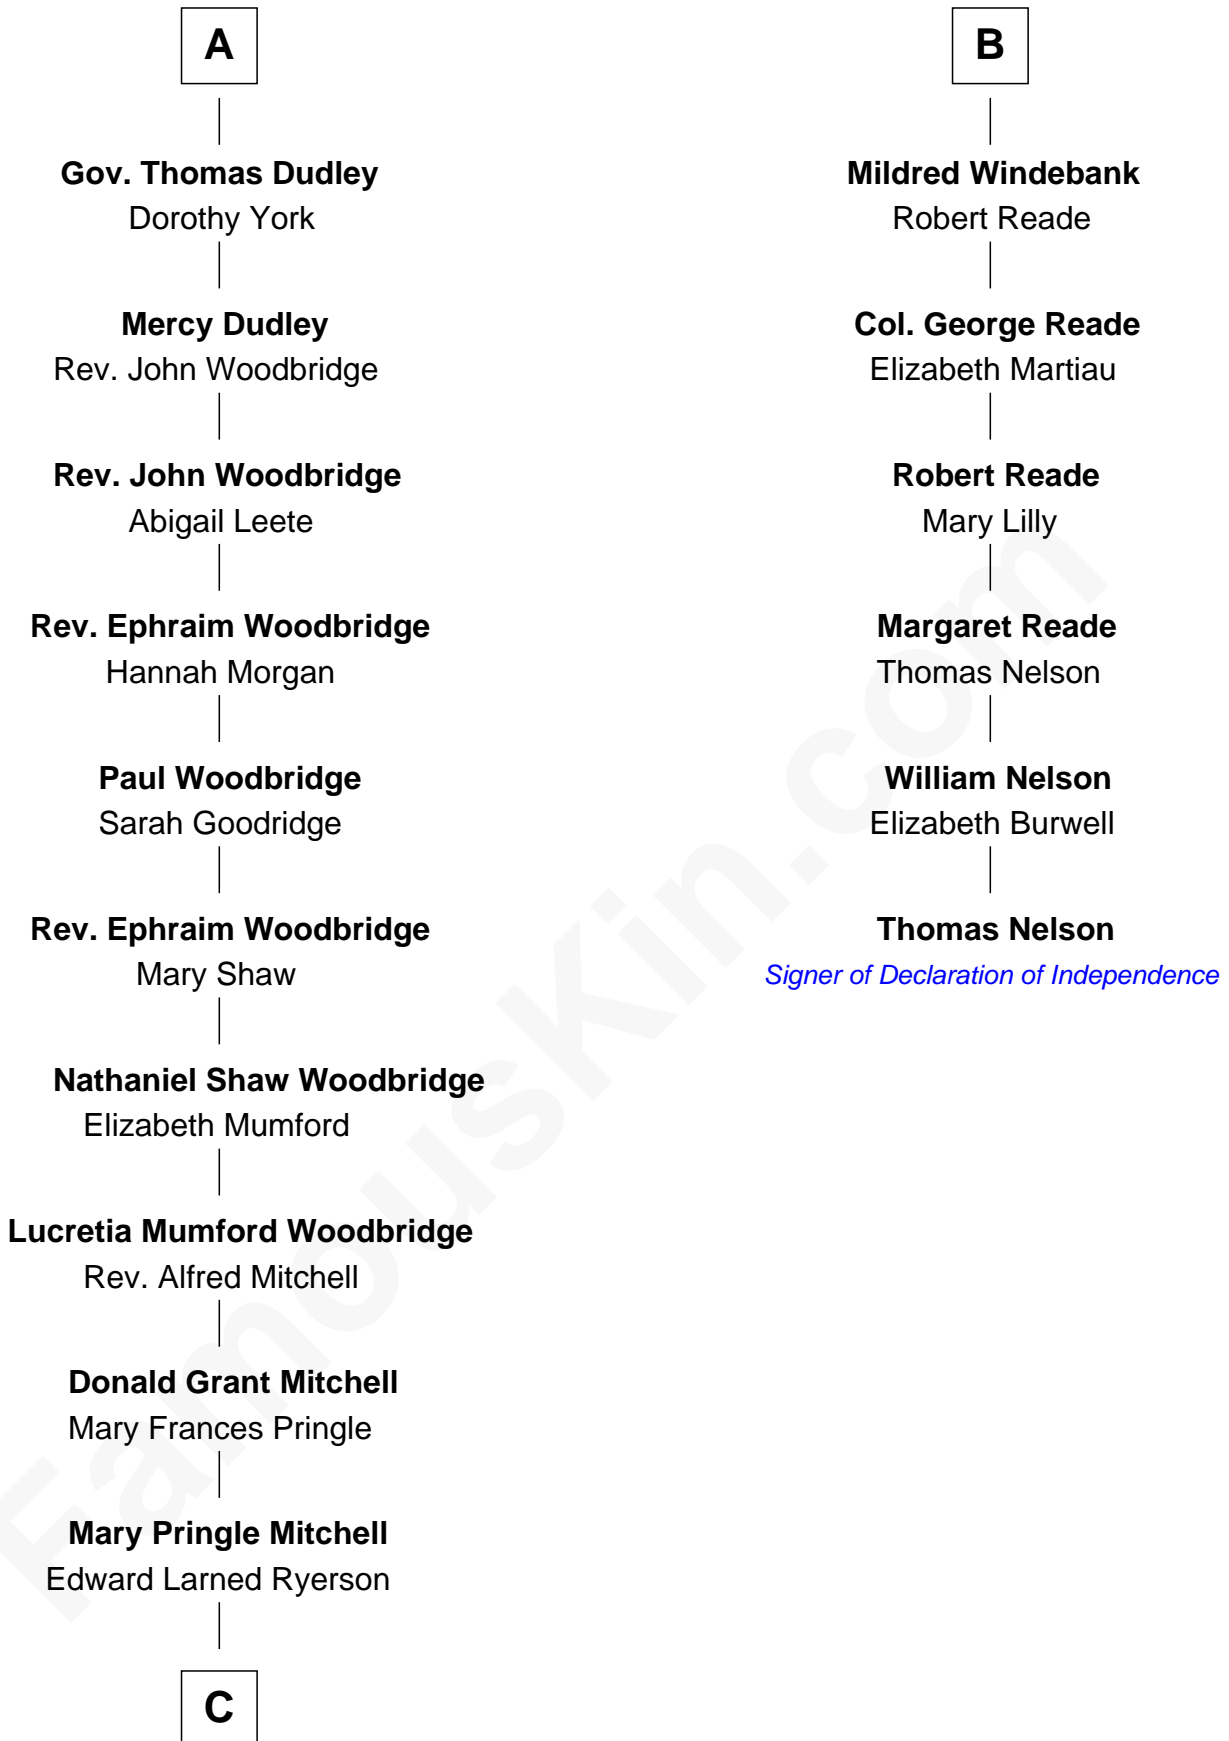

# FamousKin.com Relationship Chart of

**Paget Brewster**

*TV Actress*

12th cousin 8 times removed of

**Thomas Nelson**

*Signer of the Declaration of Independence*

**Sir John de Neville**

Maude de Percy

**C**

—  
**Donald Mitchell Ryerson**

Isabelle McGenniss

—  
**Joan Ryerson**

George Washington Wales Brewster

—  
**Galen Brewster**

Hathaway Tew

—  
**Paget Brewster**