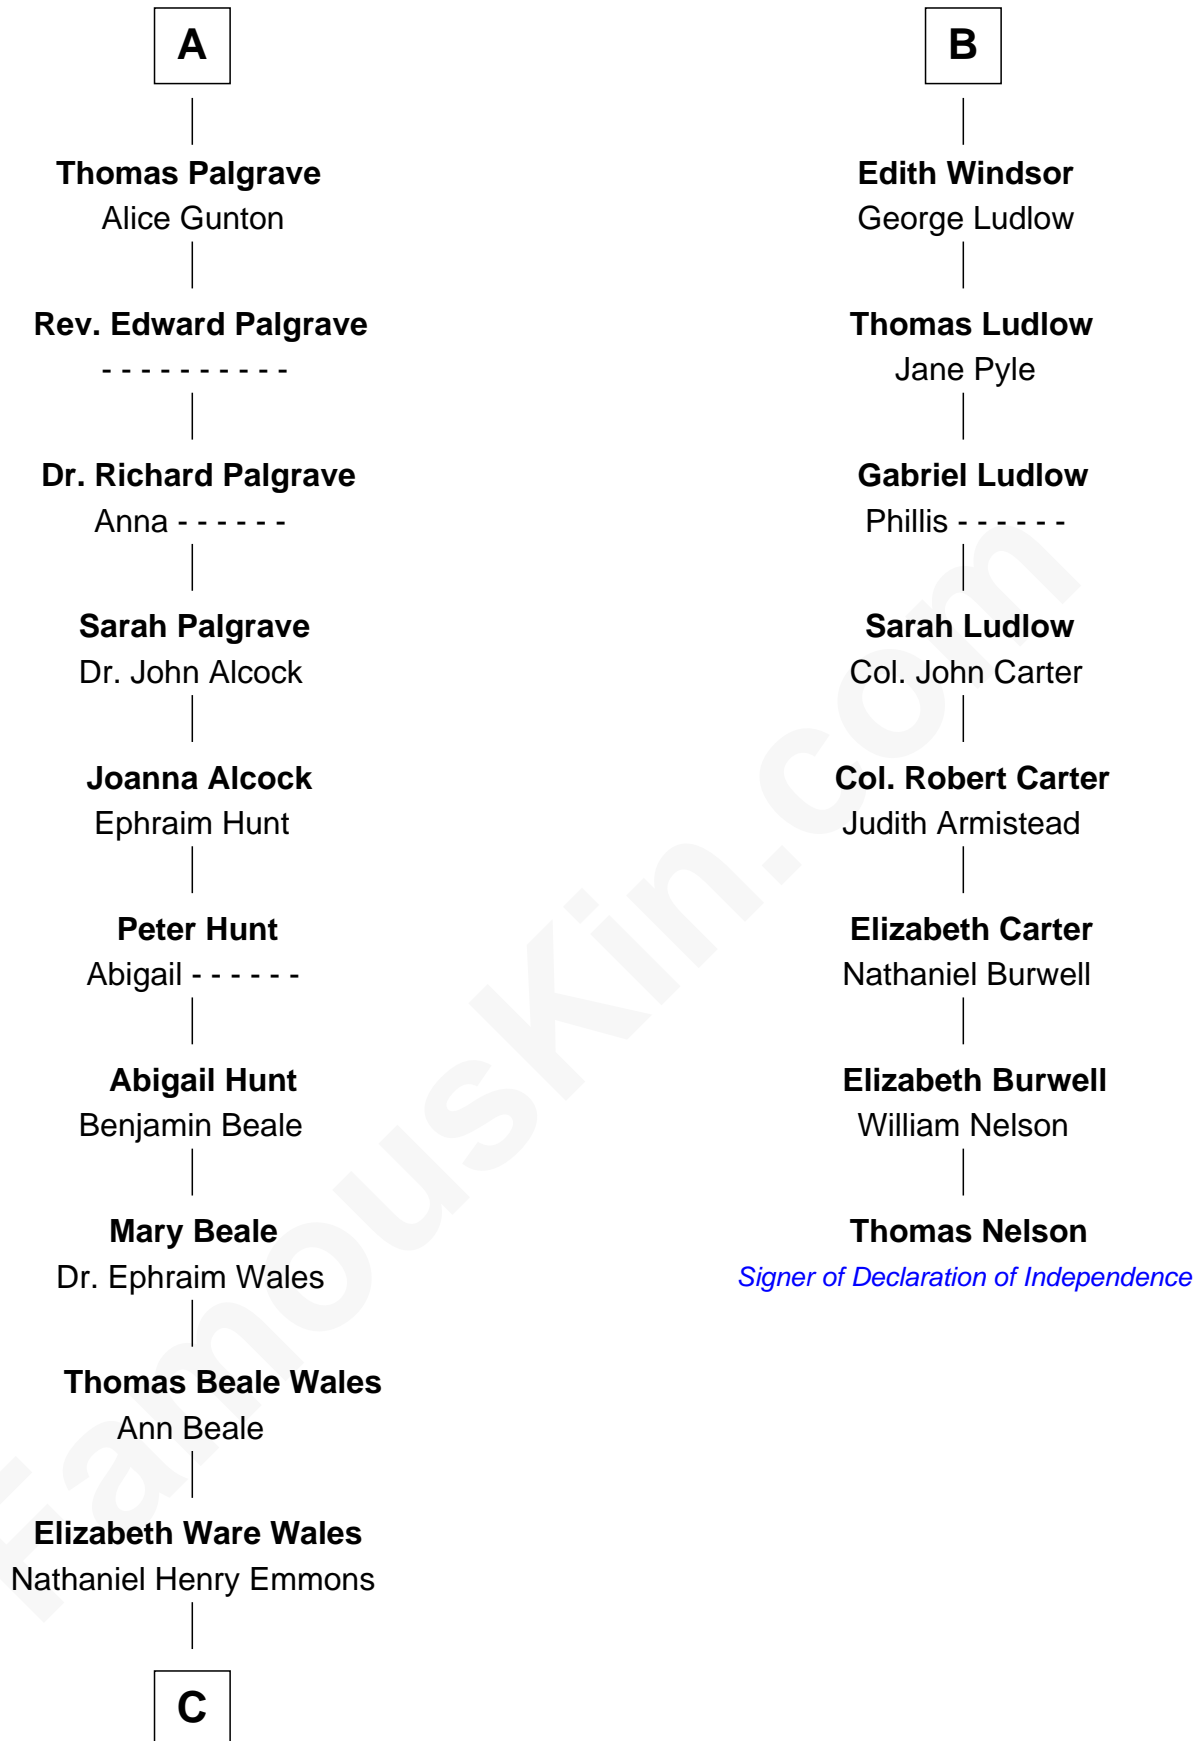

FamousKin.com Relationship Chart of

Paget Brewster

TV Actress

14th cousin 7 times removed of

Thomas Nelson

Signer of the Declaration of Independence

Humphrey de Bohun

Elizabeth Plantagenet

Sir William de Bohun
Elizabeth de Badlesmere

Elizabeth de Bohun
Sir Richard Fitzalan

Elizabeth Fitzalan
Sir Robert Goushill

Elizabeth Goushill
Sir Robert Wingfield

Elizabeth Wingfield
Sir William Brandon

Eleanor Brandon
John Glemham

Anne Glemham
Henry Palgrave

A

Margaret de Bohun
Sir Hugh de Courtnay

Elizabeth de Courtnay
Sir Andrew Luttrell

Sir Hugh Luttrell
Catherine de Beaumont

Elizabeth Luttrell
John Stratton

Elizabeth Stratton
John Andrews

Elizabeth Andrews
Sir Thomas de Windsor

Sir Andrews de Windsor
Elizabeth Blount

B

C

Ann Wales Emmons

Benjamin Brewster

Dr. George Washington Wales Brewster

Ellen Mackenzie Hodge