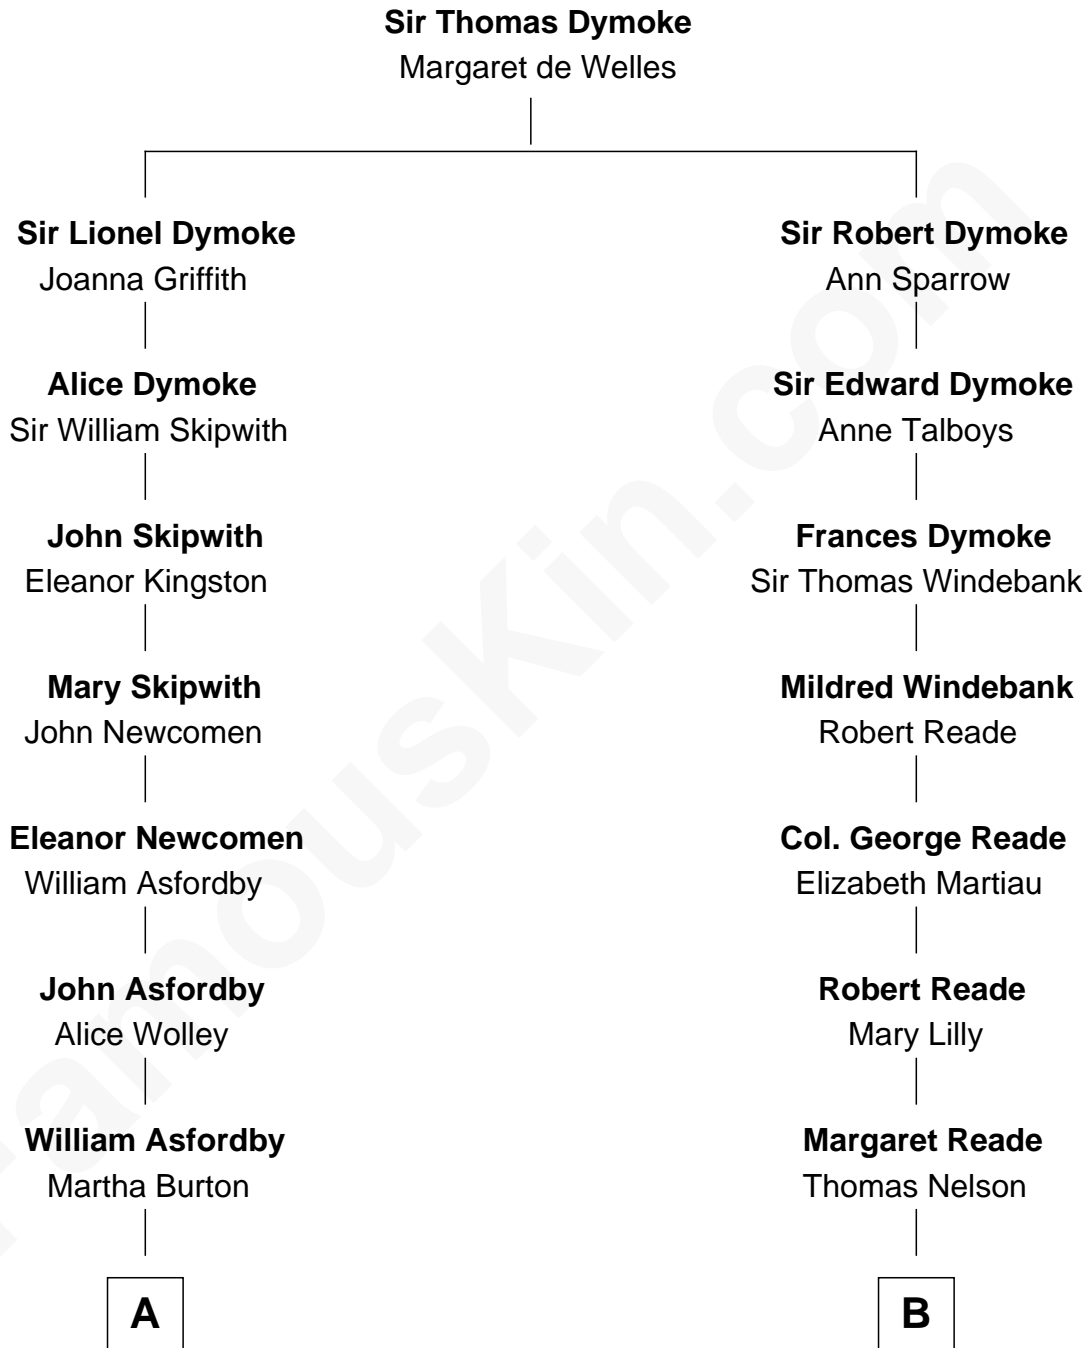

FamousKin.com Relationship Chart of

Paget Brewster

TV Actress

8th cousin 7 times removed of

Thomas Nelson

Signer of the Declaration of Independence

A

Elinor Asfordby
Thomas Cock

Catherine Cock
Martin Ryerson

Thomas Ryerson
Mary Turner

Joseph Turner Ryerson
Ellen Griffin Larned

Edward Larned Ryerson
Mary Pringle Mitchell

Donald Mitchell Ryerson
Isabelle McGenniss

Joan Ryerson
George Washington Wales Brewster

Galen Brewster
Hathaway Tew

Paget Brewster
TV Actress

B

William Nelson
Elizabeth Burwell

Thomas Nelson
Signer of Declaration of Independence