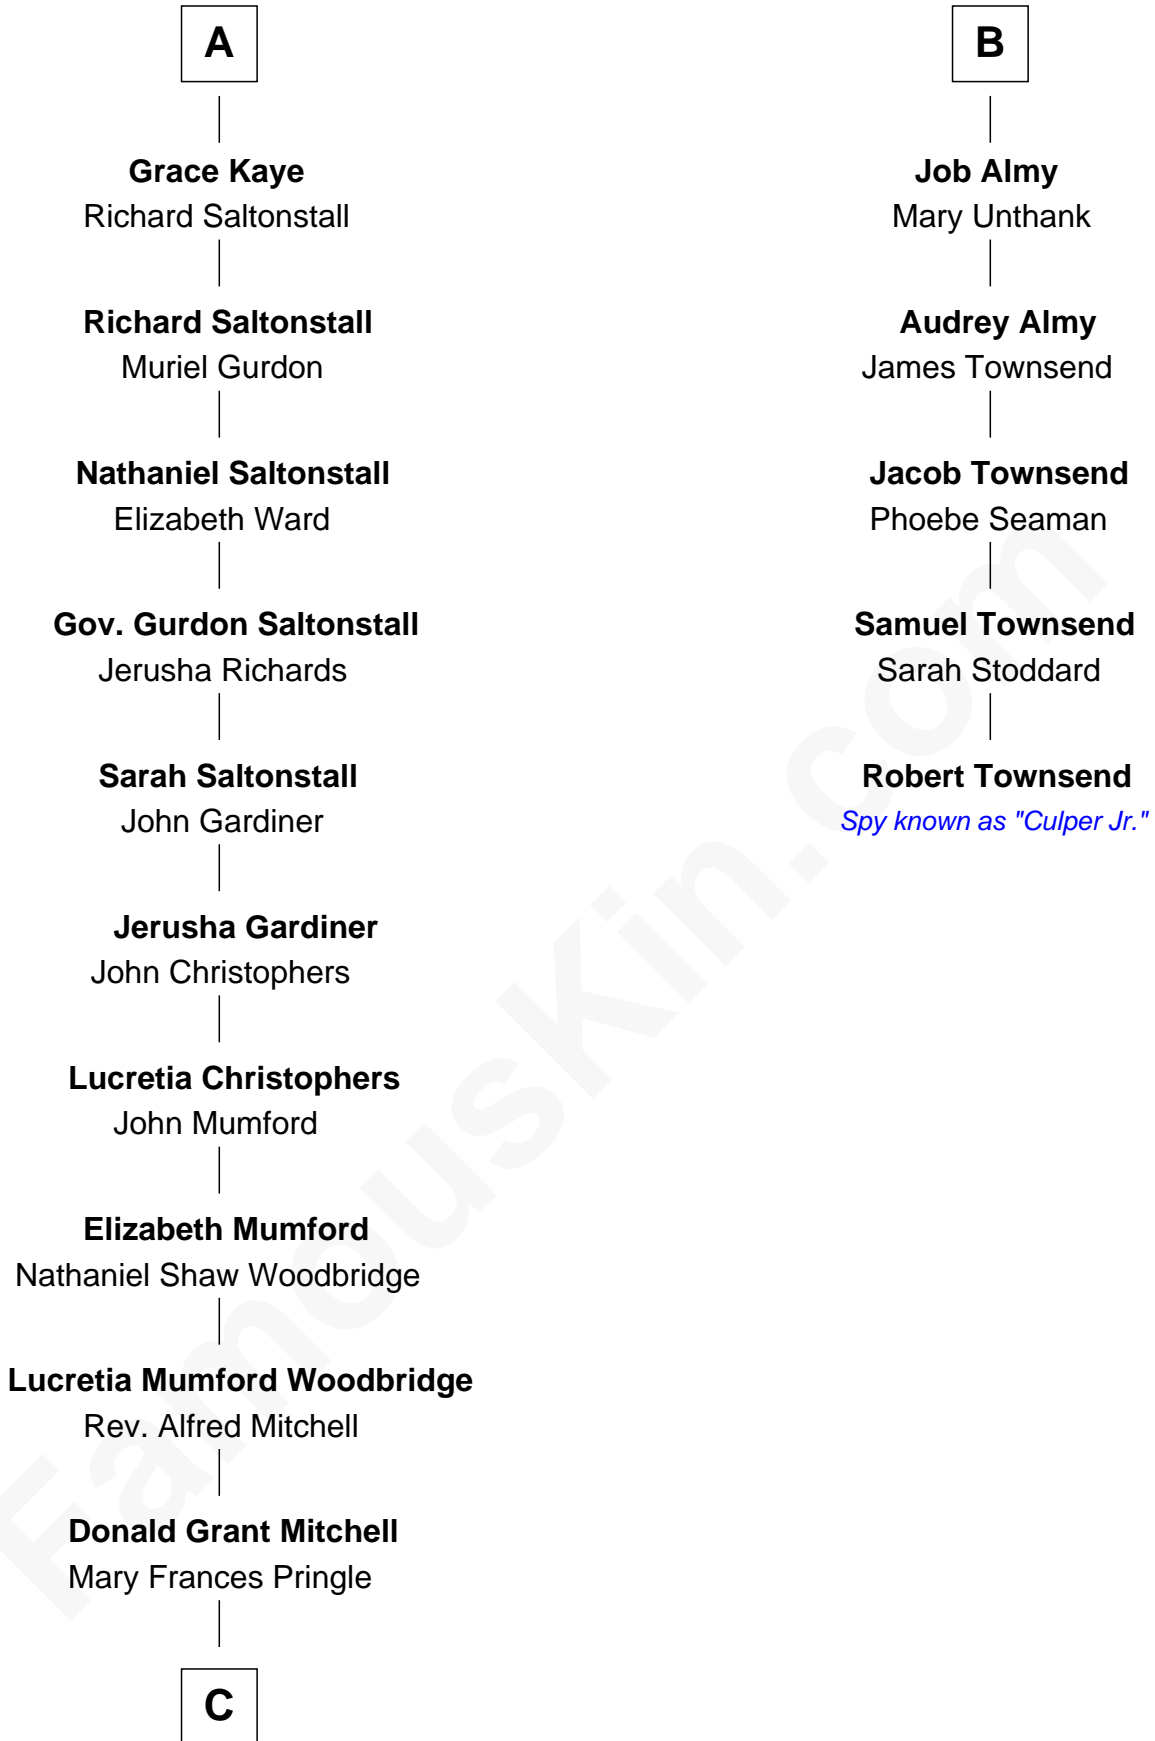

FamousKin.com
Relationship Chart of
Paget Brewster
TV Actress

11th cousin 10 times removed of

Robert Townsend

Member of the Culper Spy Ring during the American Revolution

Sir Thomas Aylesbury
 Katherine Pabenham

Isabel Aylesbury
 Sir Thomas Chaworth

Eleanor Aylesbury
 Sir Humphrey Stafford

Elizabeth Chaworth
 Sir William FitzWilliam

Humphrey Stafford
 Katherine Fray

Isabel FitzWilliam
 Richard Wentworth

Sir Humphrey Stafford
 Margaret Fogge

Matthew Wentworth
 Elizabeth Woodruffe

Sir Humphrey Stafford
 Margaret Tame

Beatrice Wentworth
 Arthur Kaye

Ellen Stafford
 Thomas Barlow

John Kaye
 Dorothy Mauleverer

Stafford Barlow

Robert Kaye
 Anne Flower

Audrey Barlow
 William Almy

A

B

C

—
Mary Pringle Mitchell
Edward Larned Ryerson

—
Donald Mitchell Ryerson
Isabelle McGenniss

—
Joan Ryerson
George Washington Wales Brewster

—
Galen Brewster
Hathaway Tew