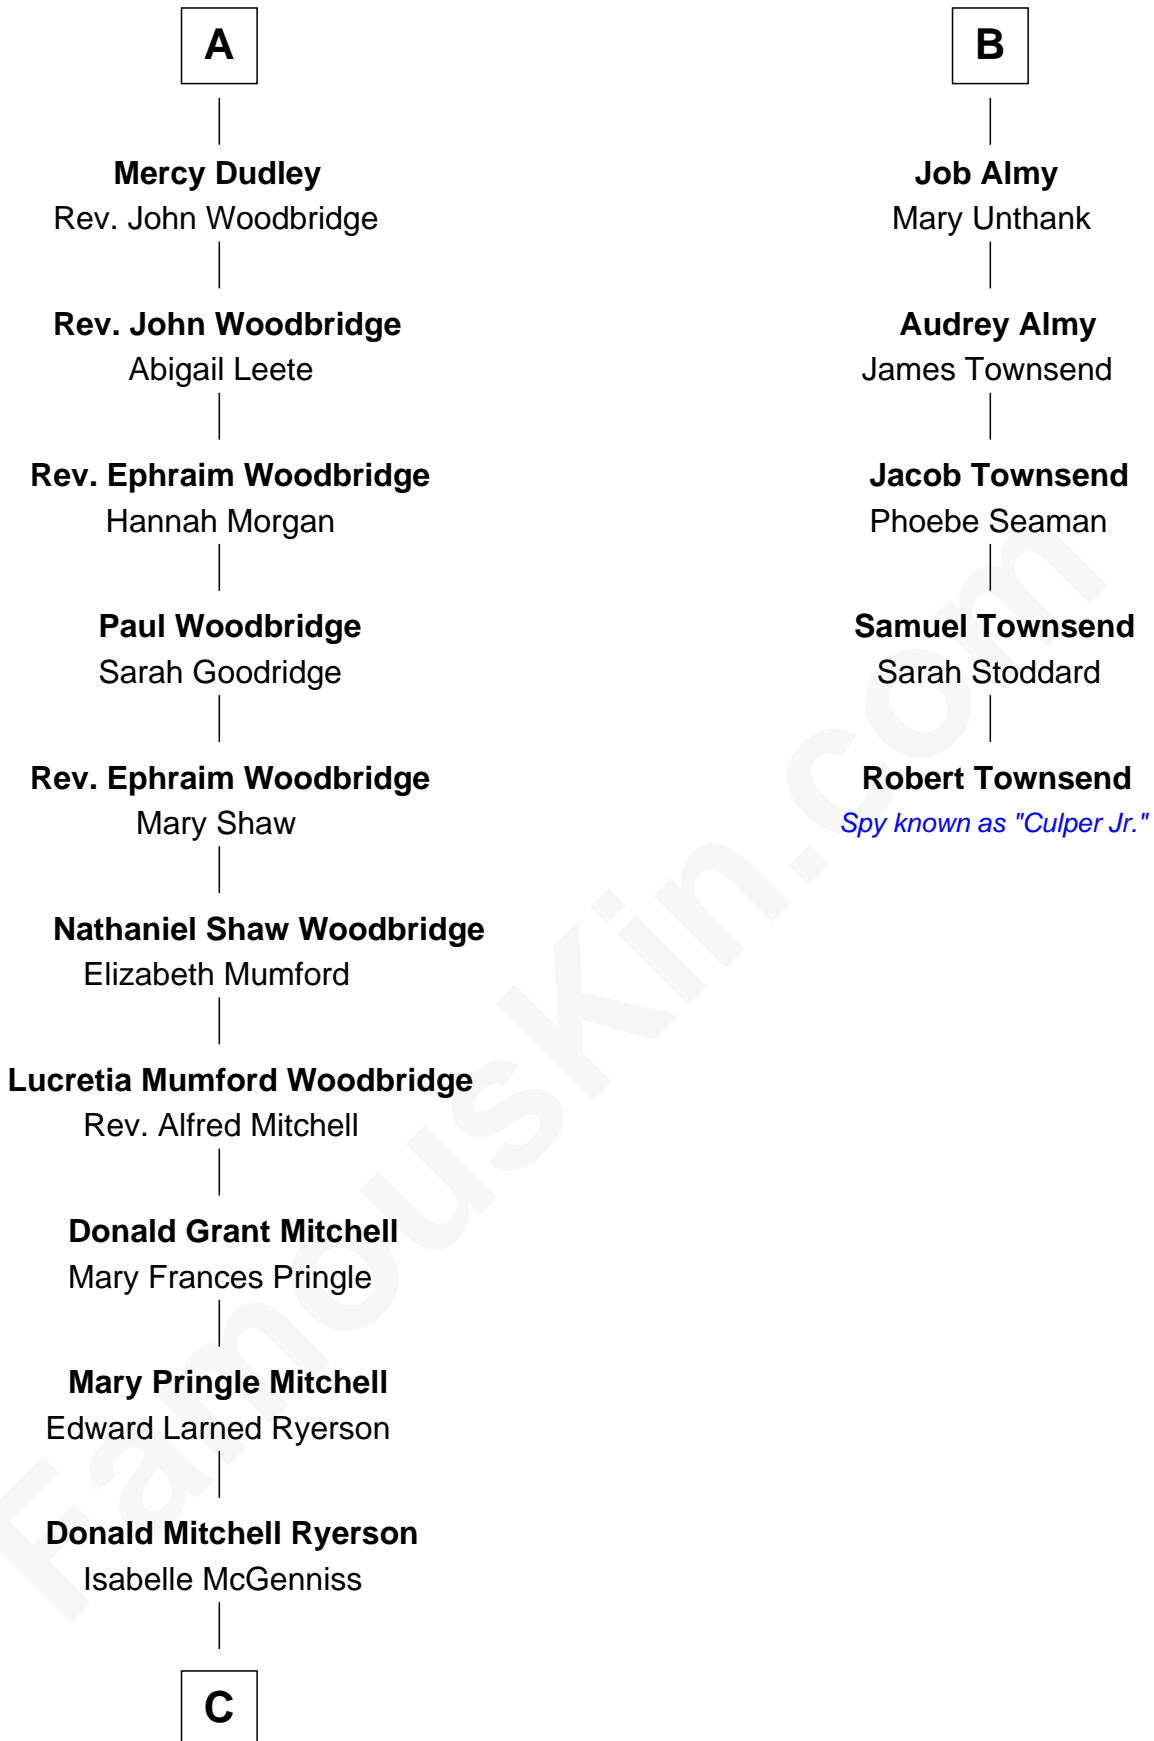

FamousKin.com
Relationship Chart of
Paget Brewster
TV Actress

11th cousin 8 times removed of

Robert Townsend

Member of the Culper Spy Ring during the American Revolution

C

—
Joan Ryerson

George Washington Wales Brewster

—
Galen Brewster

Hathaway Tew

—
Paget Brewster

TV Actress

FamousKin.com