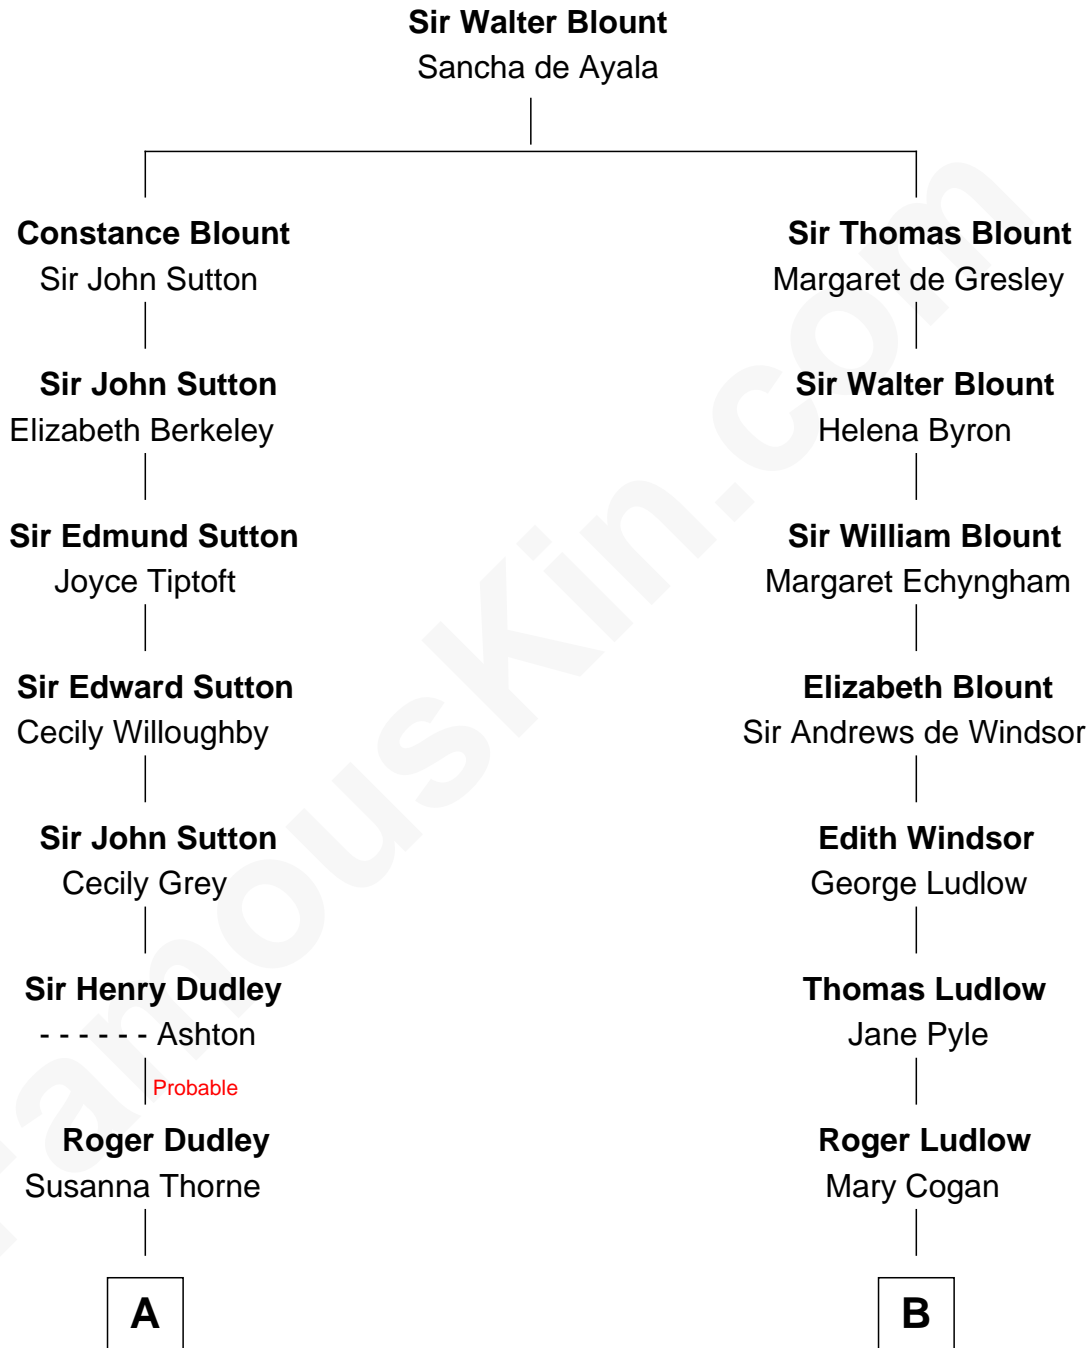

**FamousKin.com**  
**Relationship Chart of**  
**Paget Brewster**  
*TV Actress*

10th cousin 10 times removed of

**Caleb Brewster**

*Member of the Culper Spy Ring during the American Revolution*

**C**

—  
**Donald Mitchell Ryerson**

Isabelle McGenniss

—  
**Joan Ryerson**

George Washington Wales Brewster

—  
**Galen Brewster**

Hathaway Tew

—  
**Paget Brewster**

*TV Actress*

FamousKin.com