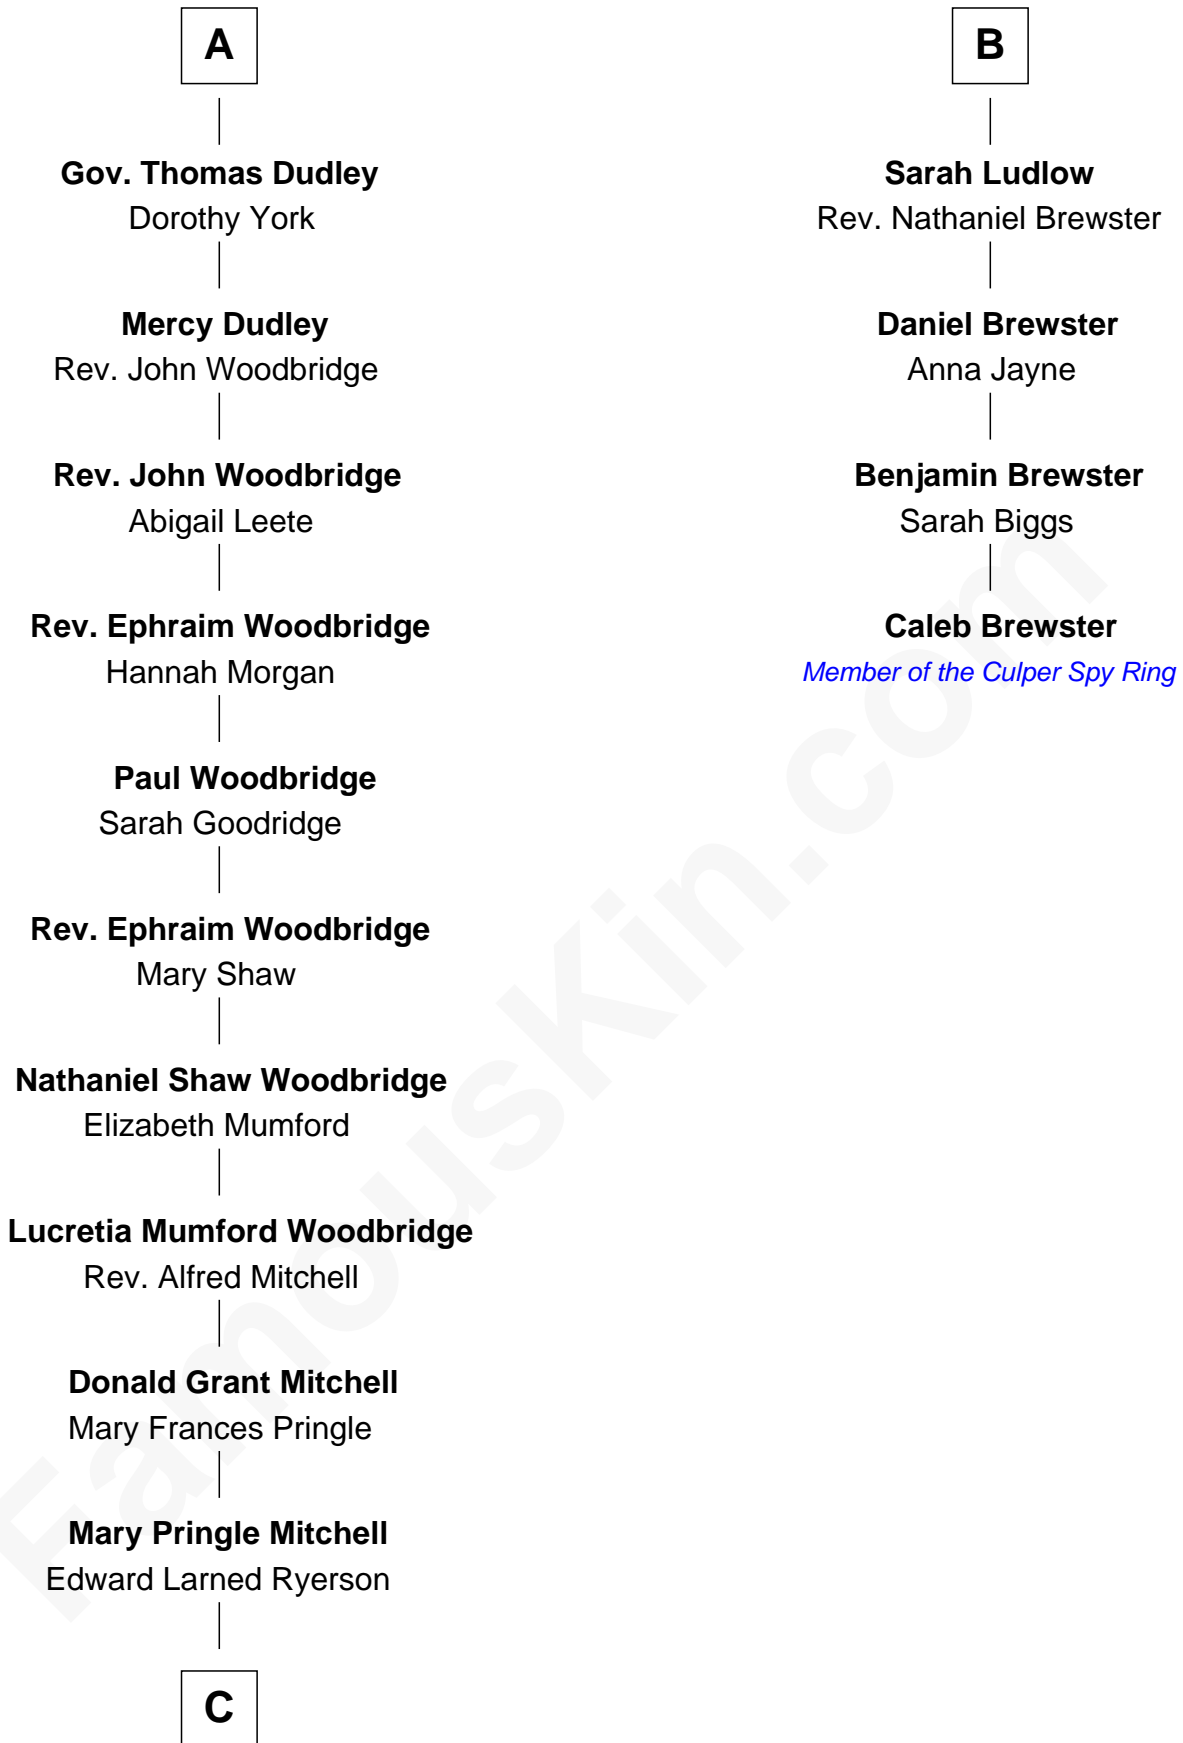

**FamousKin.com**  
**Relationship Chart of**  
**Paget Brewster**  
*TV Actress*

10th cousin 10 times removed of

**Caleb Brewster**

*Member of the Culper Spy Ring during the American Revolution*

**C**

—  
**Donald Mitchell Ryerson**

Isabelle McGenniss

—  
**Joan Ryerson**

George Washington Wales Brewster

—  
**Galen Brewster**

Hathaway Tew

—  
**Paget Brewster**

*TV Actress*

FamousKin.com