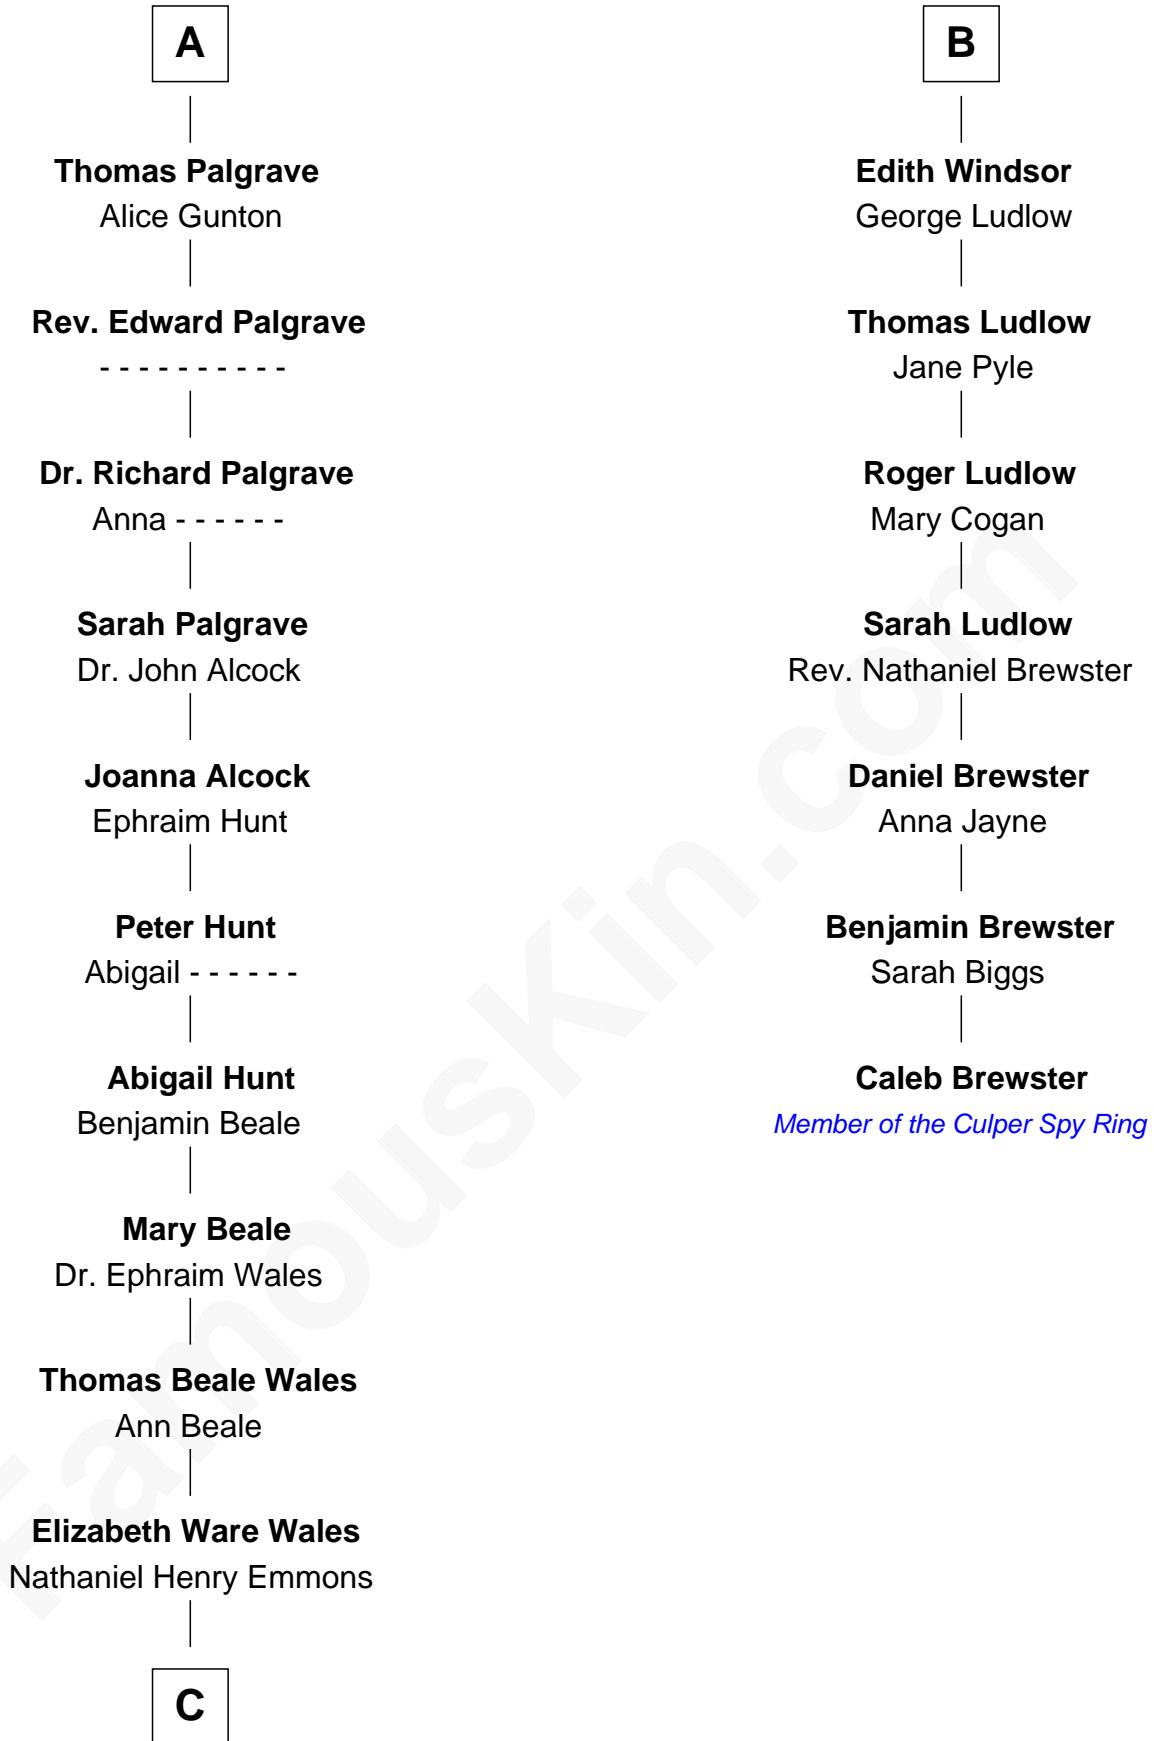

FamousKin.com Relationship Chart of

Paget Brewster

TV Actress

13th cousin 8 times removed of

Caleb Brewster

Member of the Culper Spy Ring during the American Revolution

Humphrey de Bohun

Elizabeth Plantagenet

Sir William de Bohun
Elizabeth de Badlesmere

Elizabeth de Bohun
Sir Richard Fitzalan

Elizabeth Fitzalan
Sir Robert Goushill

Elizabeth Goushill
Sir Robert Wingfield

Elizabeth Wingfield
Sir William Brandon

Eleanor Brandon
John Glemham

Anne Glemham
Henry Palgrave

A

Margaret de Bohun
Sir Hugh de Courtnay

Elizabeth de Courtnay
Sir Andrew Luttrell

Sir Hugh Luttrell
Catherine de Beaumont

Elizabeth Luttrell
John Stratton

Elizabeth Stratton
John Andrews

Elizabeth Andrews
Sir Thomas de Windsor

Sir Andrews de Windsor
Elizabeth Blount

B

C

Ann Wales Emmons

Benjamin Brewster

Dr. George Washington Wales Brewster

Ellen Mackenzie Hodge