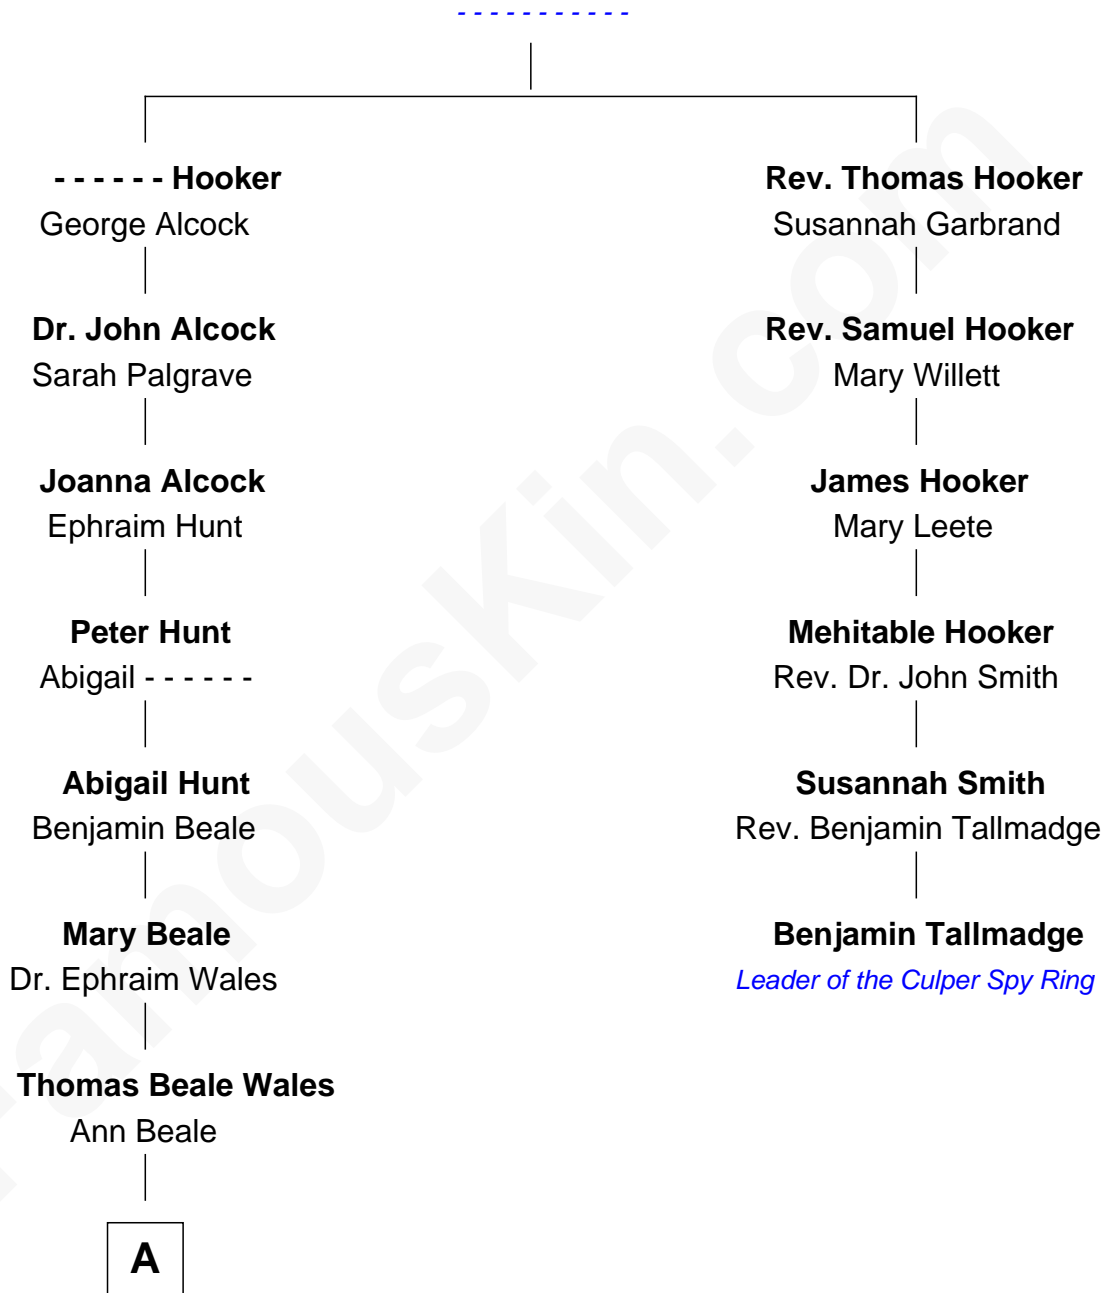

FamousKin.com
Relationship Chart of
Paget Brewster
TV Actress

5th cousin 7 times removed of

Benjamin Tallmadge
Leader of the Culper Spy Ring during the American Revolution

Thomas Hooker

A

Elizabeth Ware Wales
Nathaniel Henry Emmons

Ann Wales Emmons
Benjamin Brewster

Dr. George Washington Wales Brewster
Ellen Mackenzie Hodge

George Washington Wales Brewster
Joan Ryerson

Galen Brewster
Hathaway Tew

Paget Brewster
TV Actress