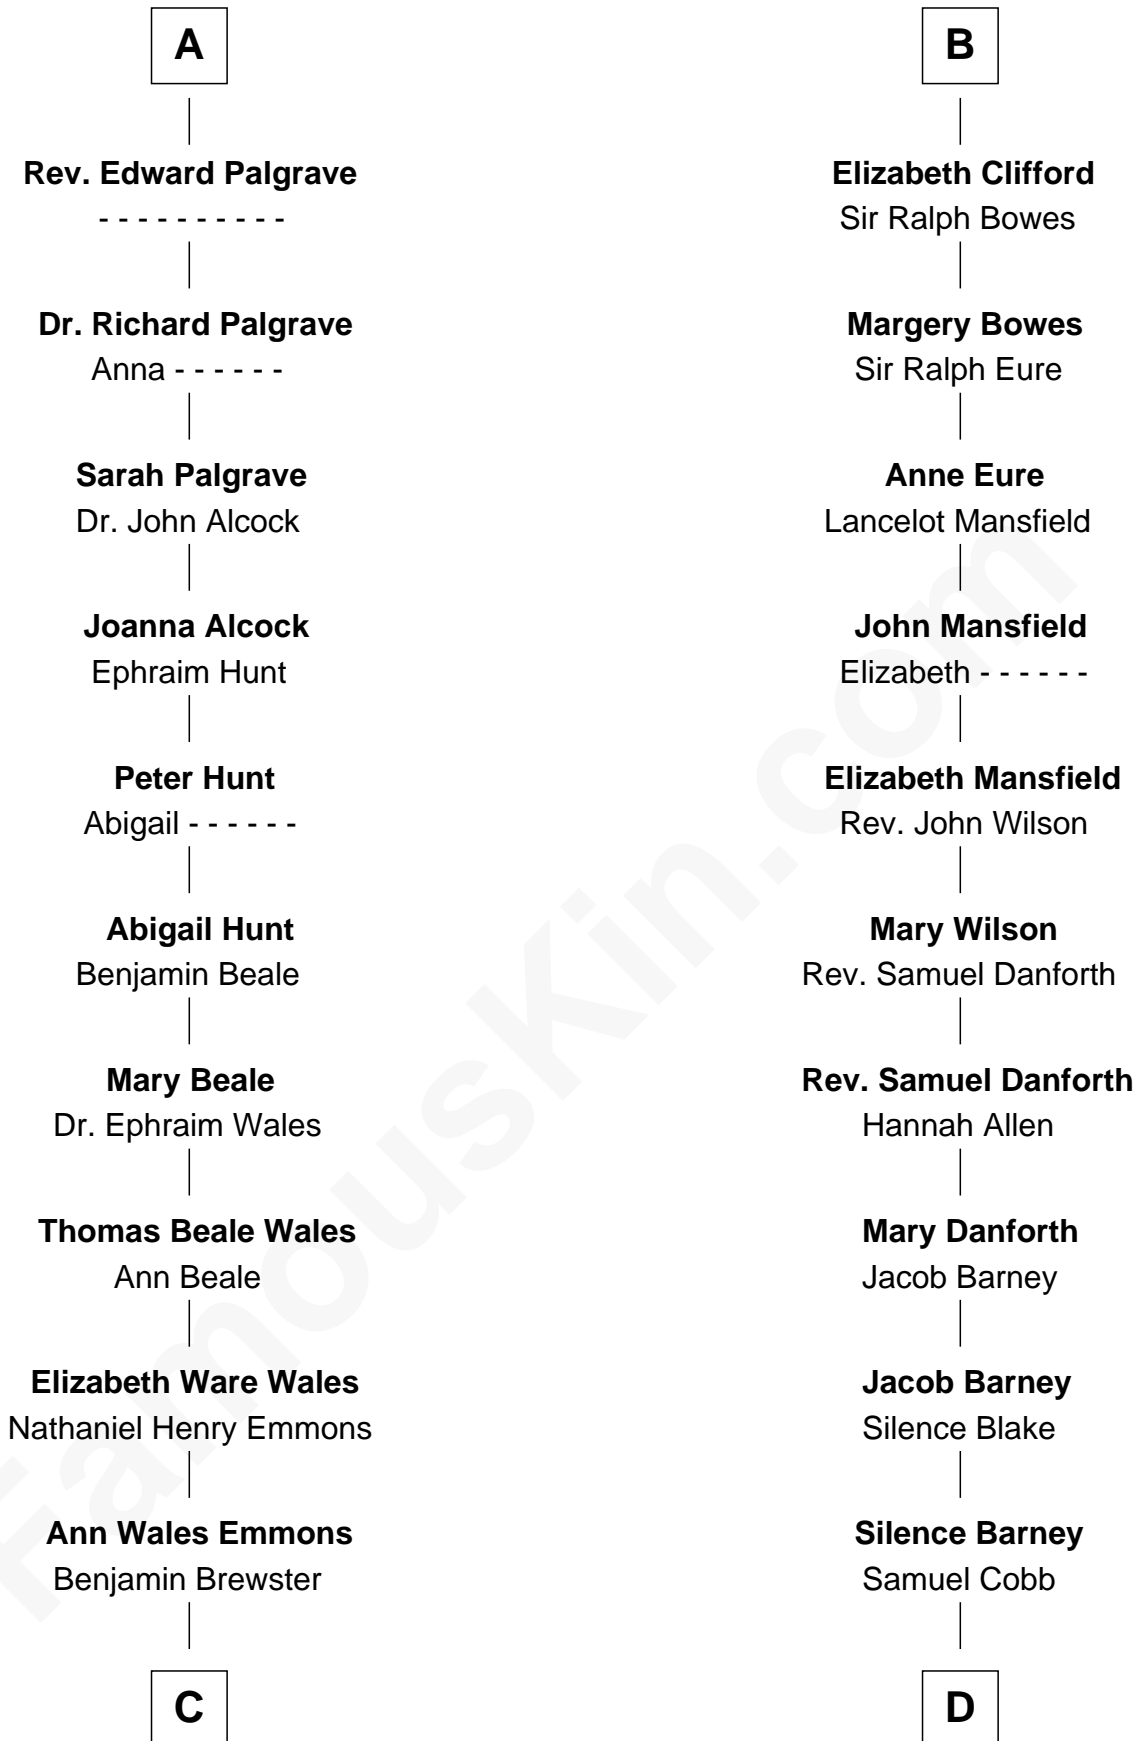

FamousKin.com
Relationship Chart of
Paget Brewster
TV Actress

20th cousin 1 time removed of
Sandra Day O'Connor
First Female U.S. Supreme Court Justice

C

Dr. George Washington Wales Brewster

Ellen Mackenzie Hodge

George Washington Wales Brewster

Joan Ryerson

Galen Brewster

Hathaway Tew

Paget Brewster

TV Actress

D

Lettice Carlyle Cobb

Luke Day

Hollis Day

Eliza L. Flanders

Henry Clay Day

Alice Edith Hilton

Henry R. Day

Ada Mae Wilkey

Sandra Day O'Connor