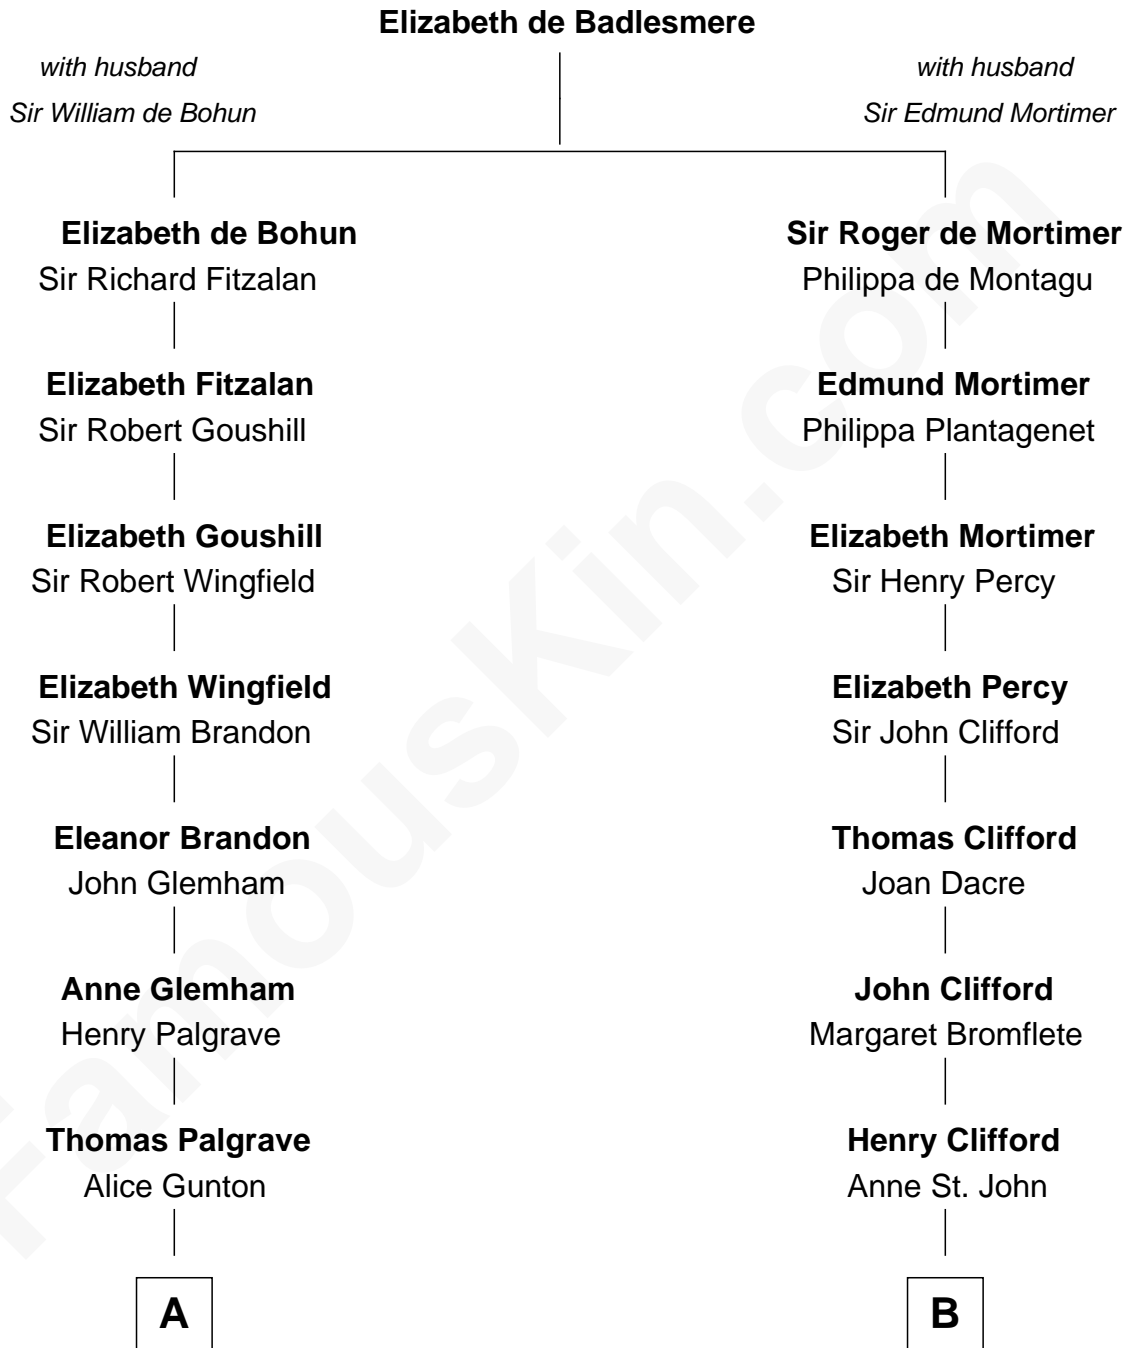

FamousKin.com
Relationship Chart of
Paget Brewster
TV Actress

20th cousin 1 time removed of
Sandra Day O'Connor
First Female U.S. Supreme Court Justice

C

Dr. George Washington Wales Brewster

Ellen Mackenzie Hodge

George Washington Wales Brewster

Joan Ryerson

Galen Brewster

Hathaway Tew

Paget Brewster

TV Actress

D

Lettice Carlyle Cobb