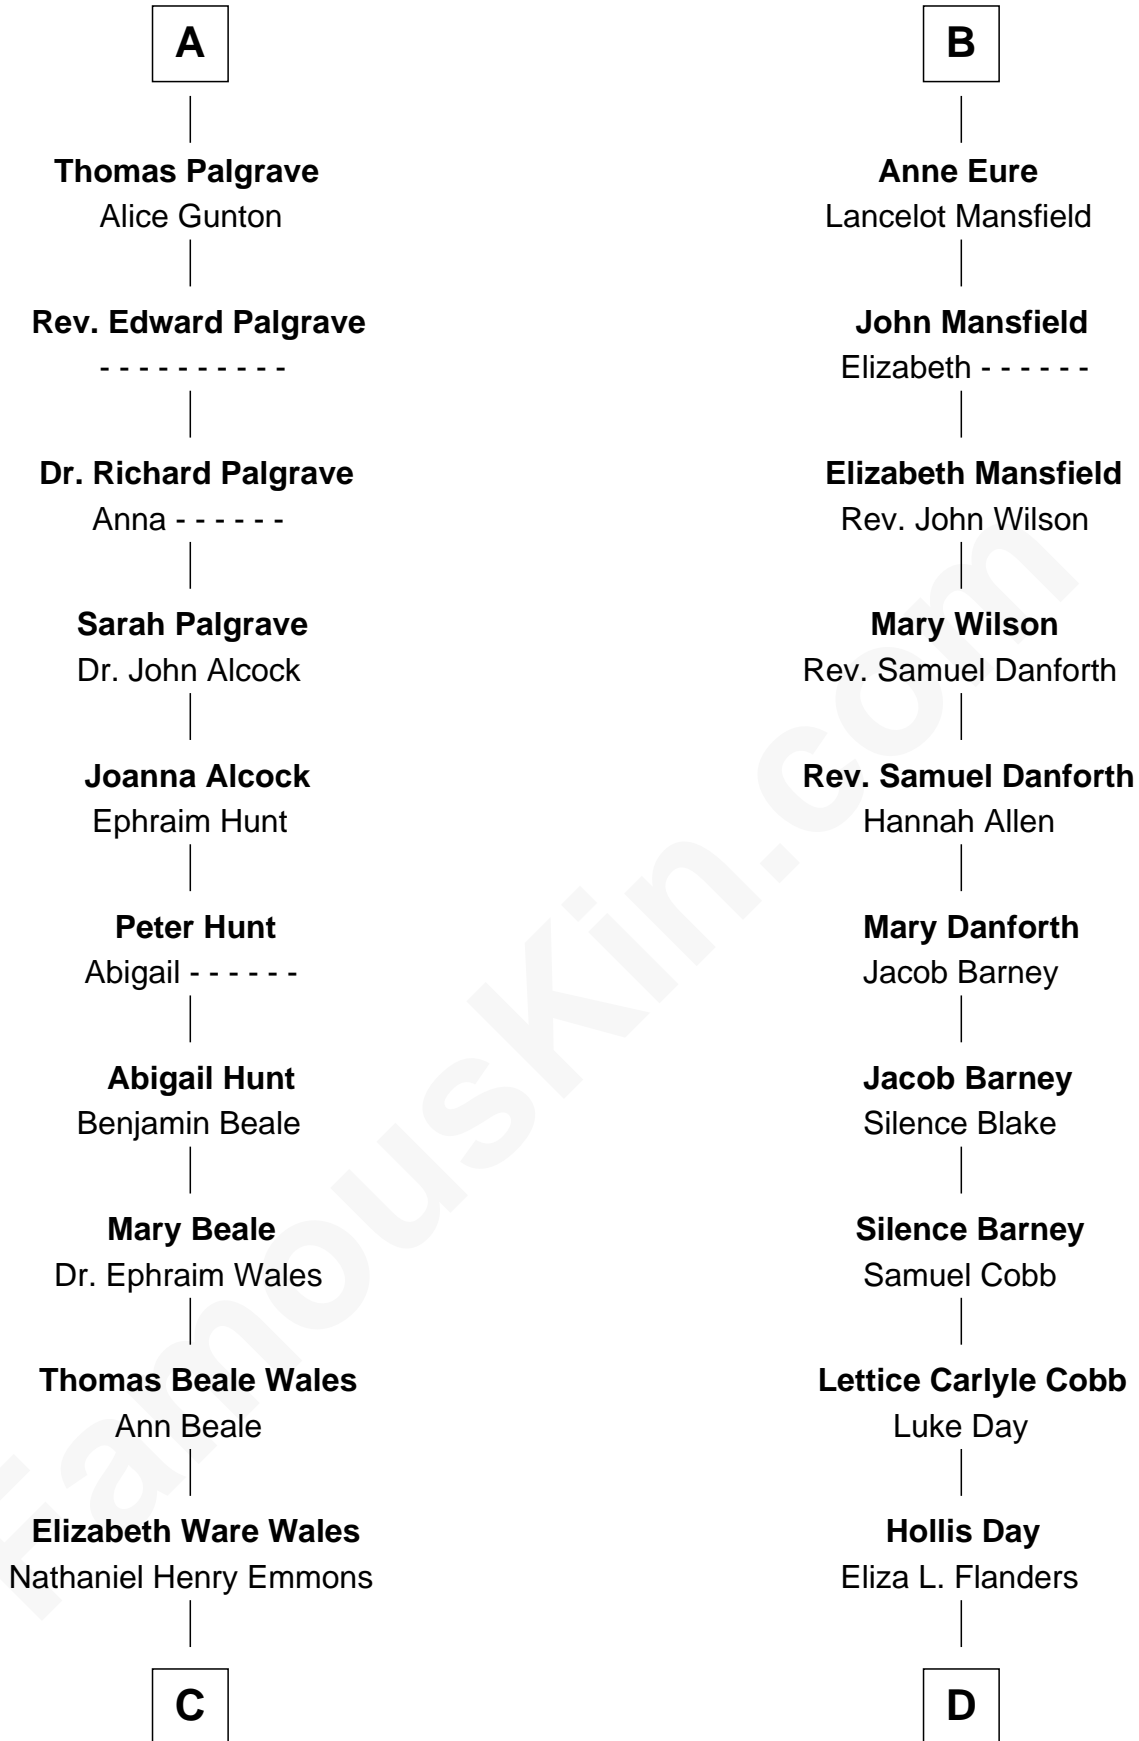

FamousKin.com Relationship Chart of

Paget Brewster

TV Actress

19th cousin 2 times removed of

Sandra Day O'Connor

First Female U.S. Supreme Court Justice

Edmund Fitzalan

Alice de Warenne

Richard Fitzalan
Eleanor Plantagenet

Sir Richard Fitzalan
Elizabeth de Bohun

Elizabeth Fitzalan
Sir Robert Goushill

Elizabeth Goushill
Sir Robert Wingfield

Elizabeth Wingfield
Sir William Brandon

Eleanor Brandon
John Glemham

Anne Glemham
Henry Palgrave

A

Aline Fitzalan

Sir Roger le Strange

Lucy le Strange
Sir William Willoughby

Margery Willoughby
Sir William FitzHugh

Maud FitzHugh
Sir William Bowes

Sir Ralph Bowes
Margery Conyers

Sir Ralph Bowes
Elizabeth Clifford

Margery Bowes
Sir Ralph Eure

B

C

Ann Wales Emmons

Benjamin Brewster

Dr. George Washington Wales Brewster

Ellen Mackenzie Hodge