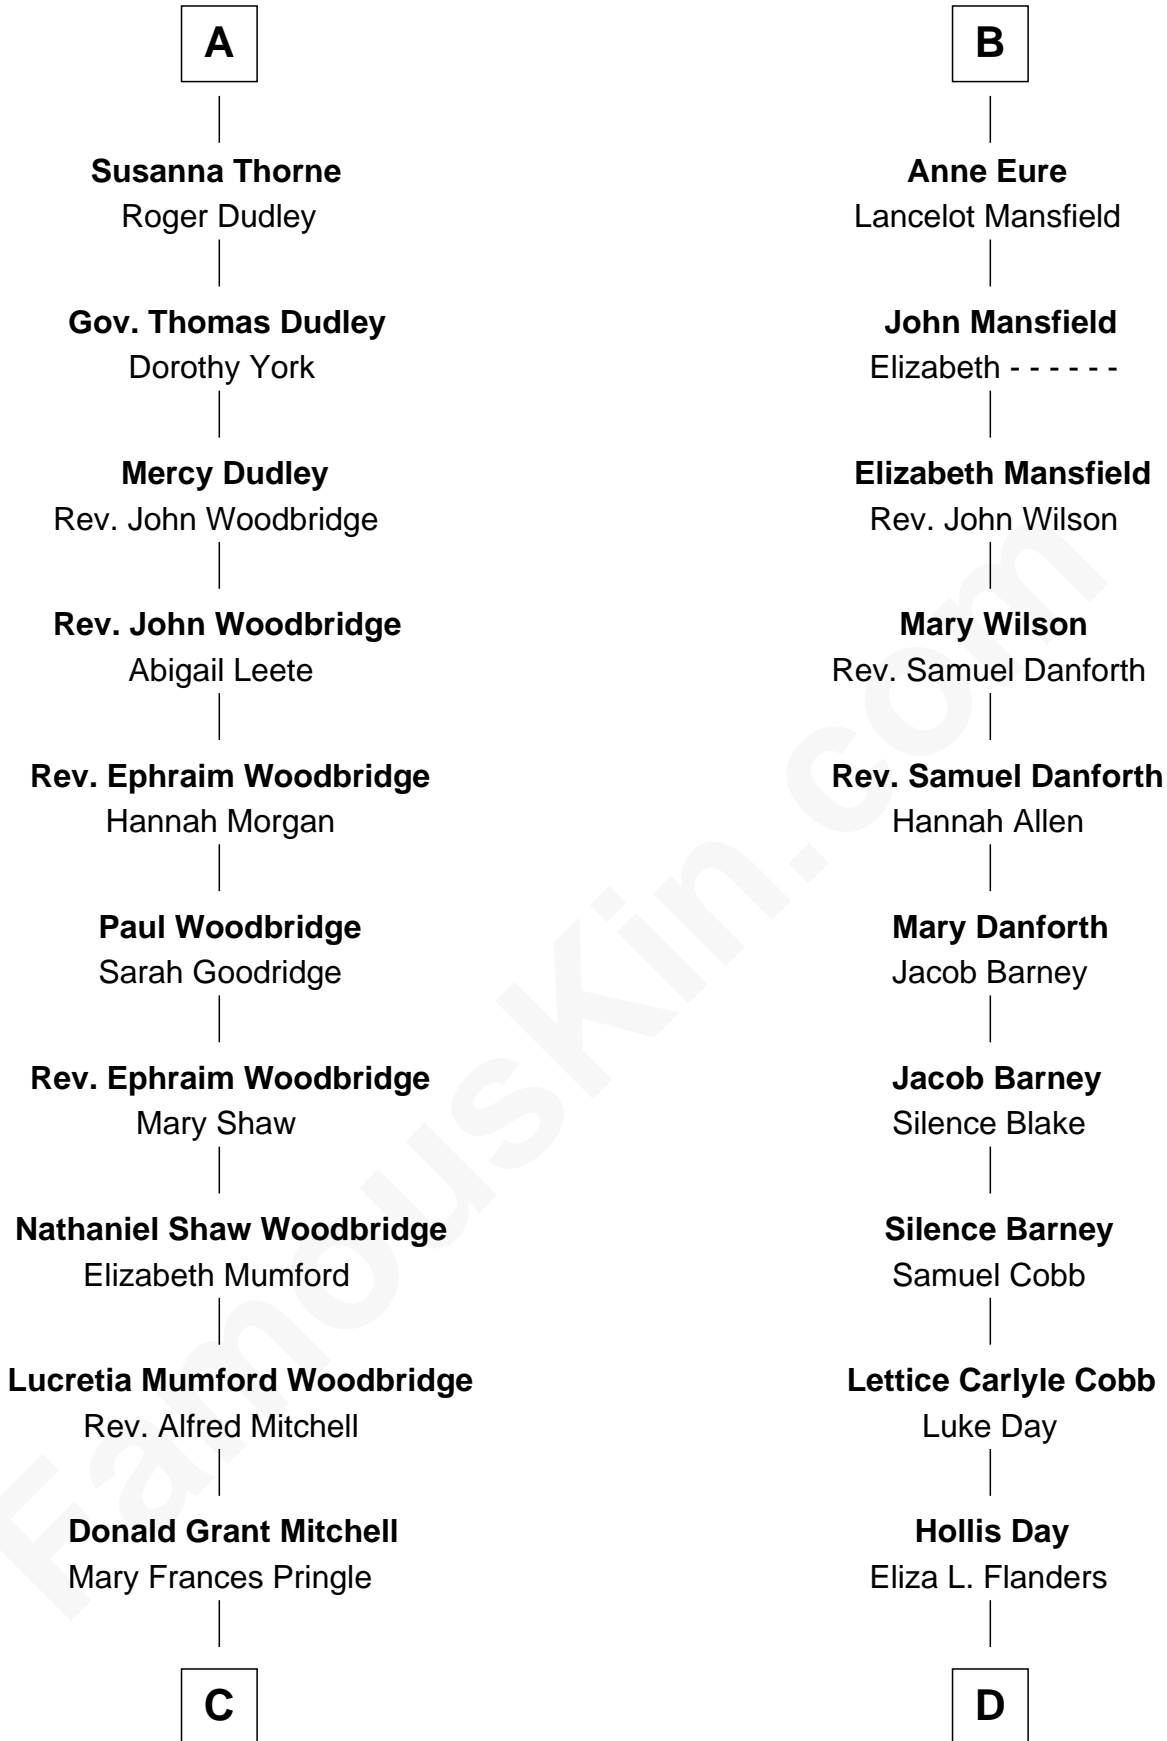

FamousKin.com
Relationship Chart of
Paget Brewster
TV Actress

19th cousin 2 times removed of
Sandra Day O'Connor
First Female U.S. Supreme Court Justice

C

Mary Pringle Mitchell
Edward Larned Ryerson

Donald Mitchell Ryerson
Isabelle McGenniss

Joan Ryerson
George Washington Wales Brewster

Galen Brewster
Hathaway Tew

Paget Brewster
TV Actress

D

Henry Clay Day
Alice Edith Hilton

Henry R. Day
Ada Mae Wilkey

Sandra Day O'Connor
U.S. Supreme Court Justice