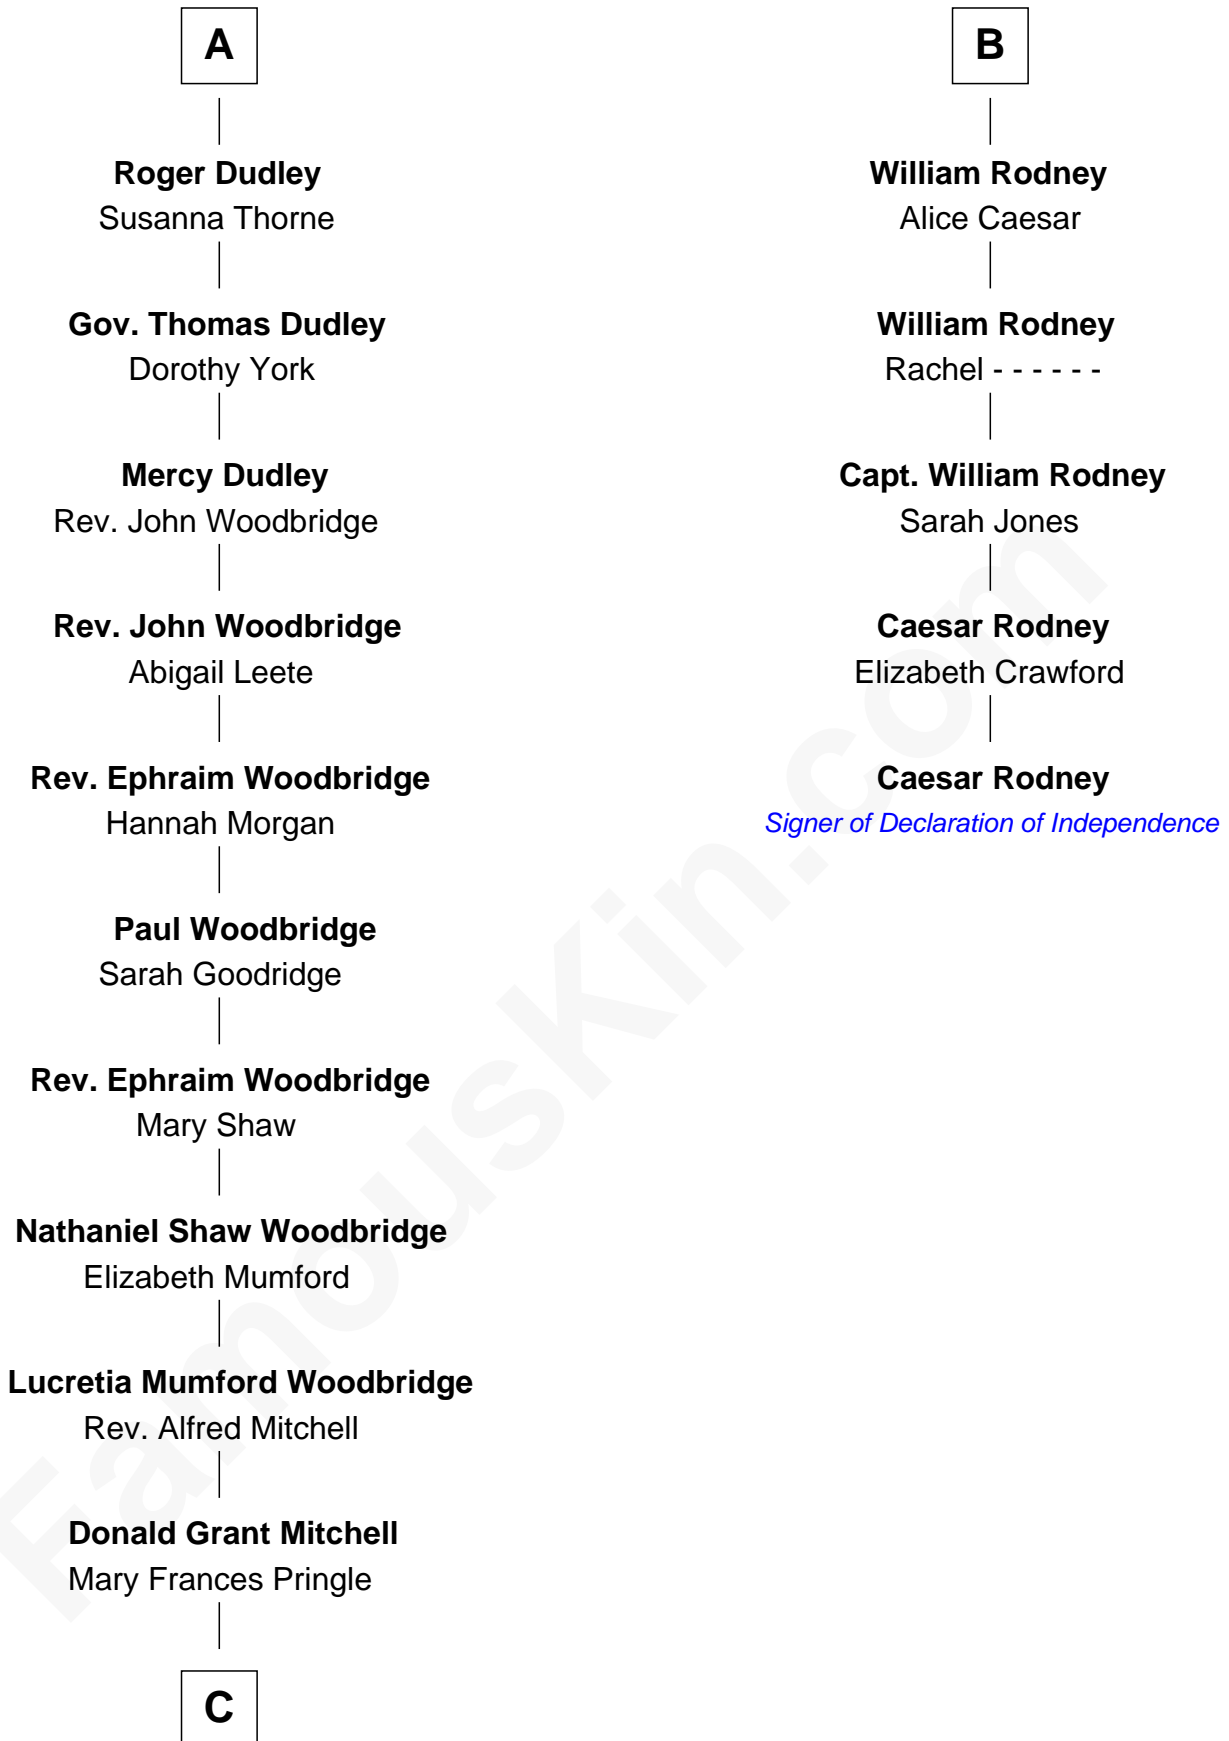

FamousKin.com

Relationship Chart of

Paget Brewster

TV Actress

11th cousin 10 times removed of

Caesar Rodney

Signer of the Declaration of Independence

C

—
Mary Pringle Mitchell
Edward Larned Ryerson

—
Donald Mitchell Ryerson
Isabelle McGenniss

—
Joan Ryerson
George Washington Wales Brewster

—
Galen Brewster
Hathaway Tew

—
Paget Brewster
TV Actress