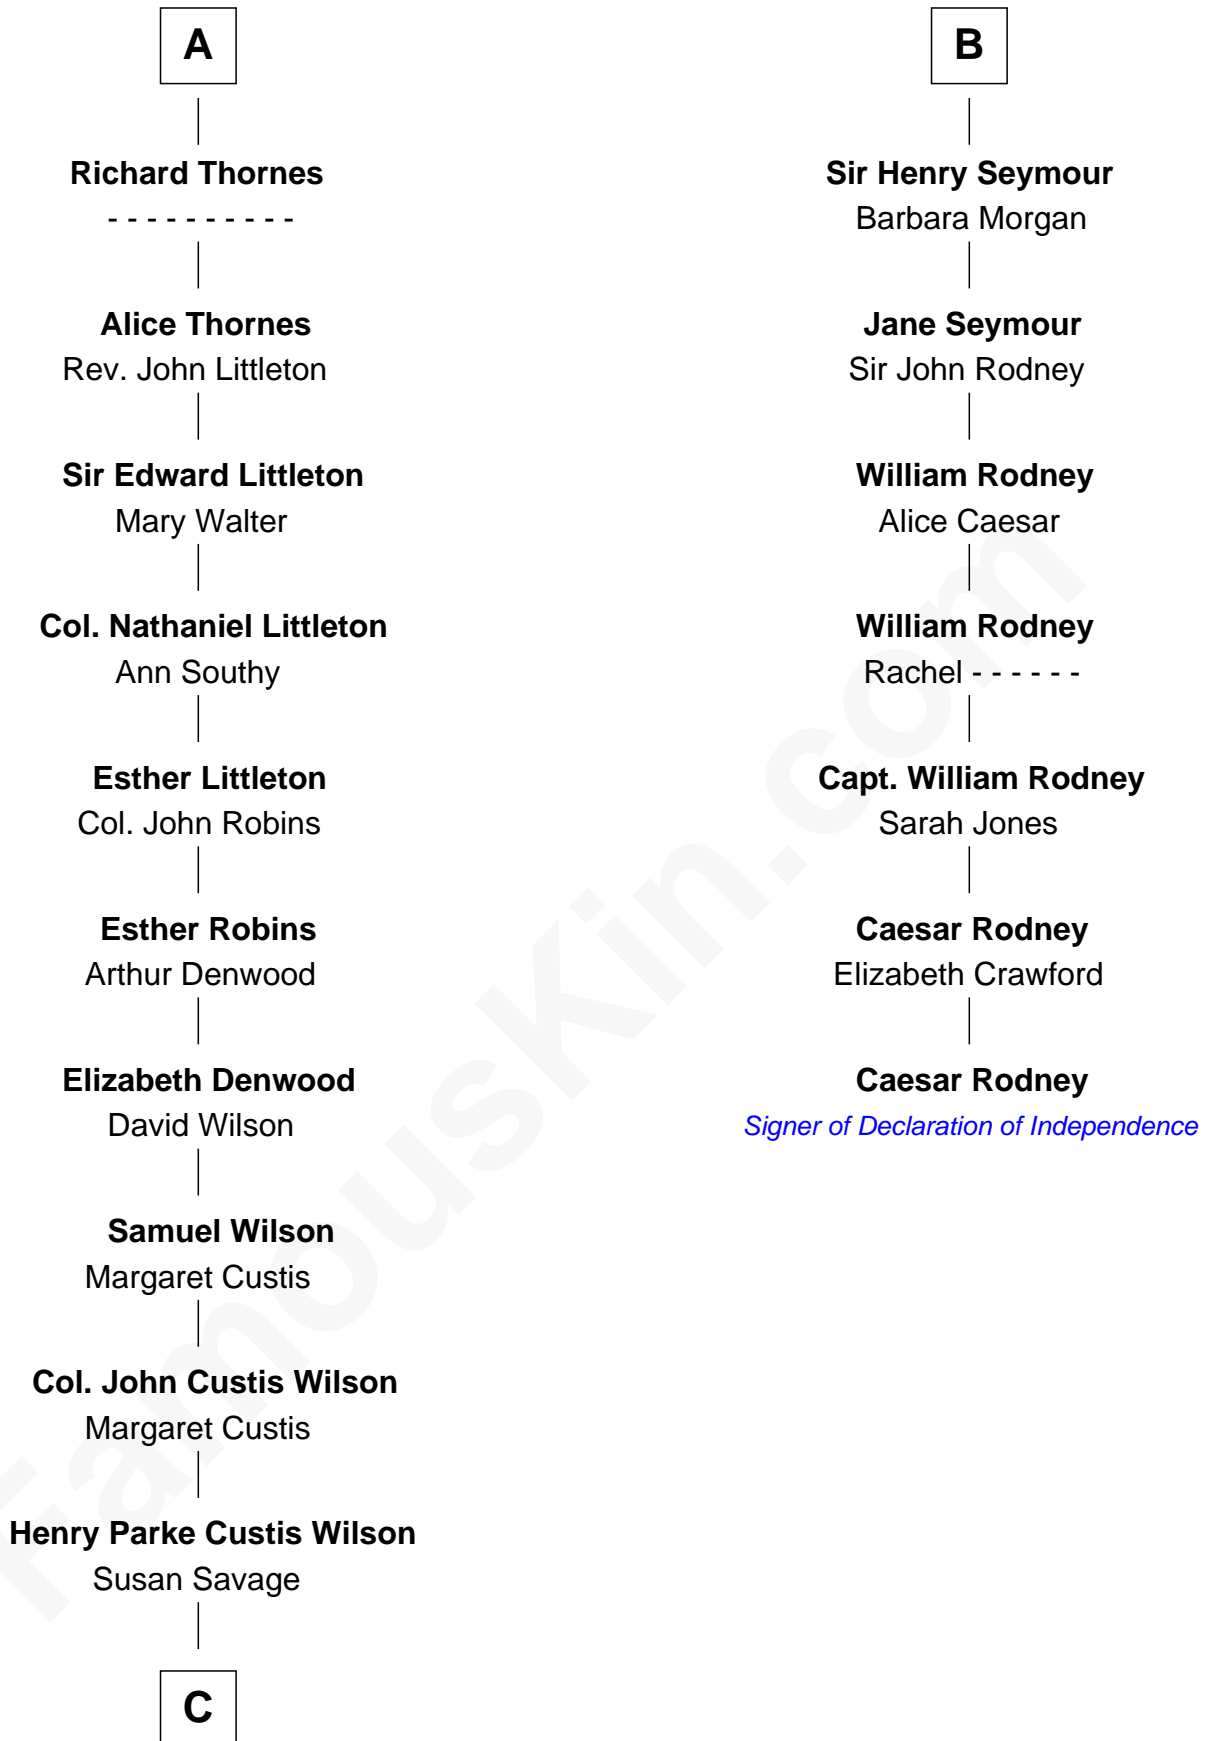

FamousKin.com Relationship Chart of

Paget Brewster

TV Actress

13th cousin 8 times removed of

Caesar Rodney

Signer of the Declaration of Independence

Edward III, King of England

Philippa of Hainault

C

—
Susan Savage Wilson

John Ledyard Hodge

—
Ellen Mackenzie Hodge

Dr. George Washington Wales Brewster

—
George Washington Wales Brewster

Joan Ryerson

—
Galen Brewster

Hathaway Tew

—
Paget Brewster

TV Actress