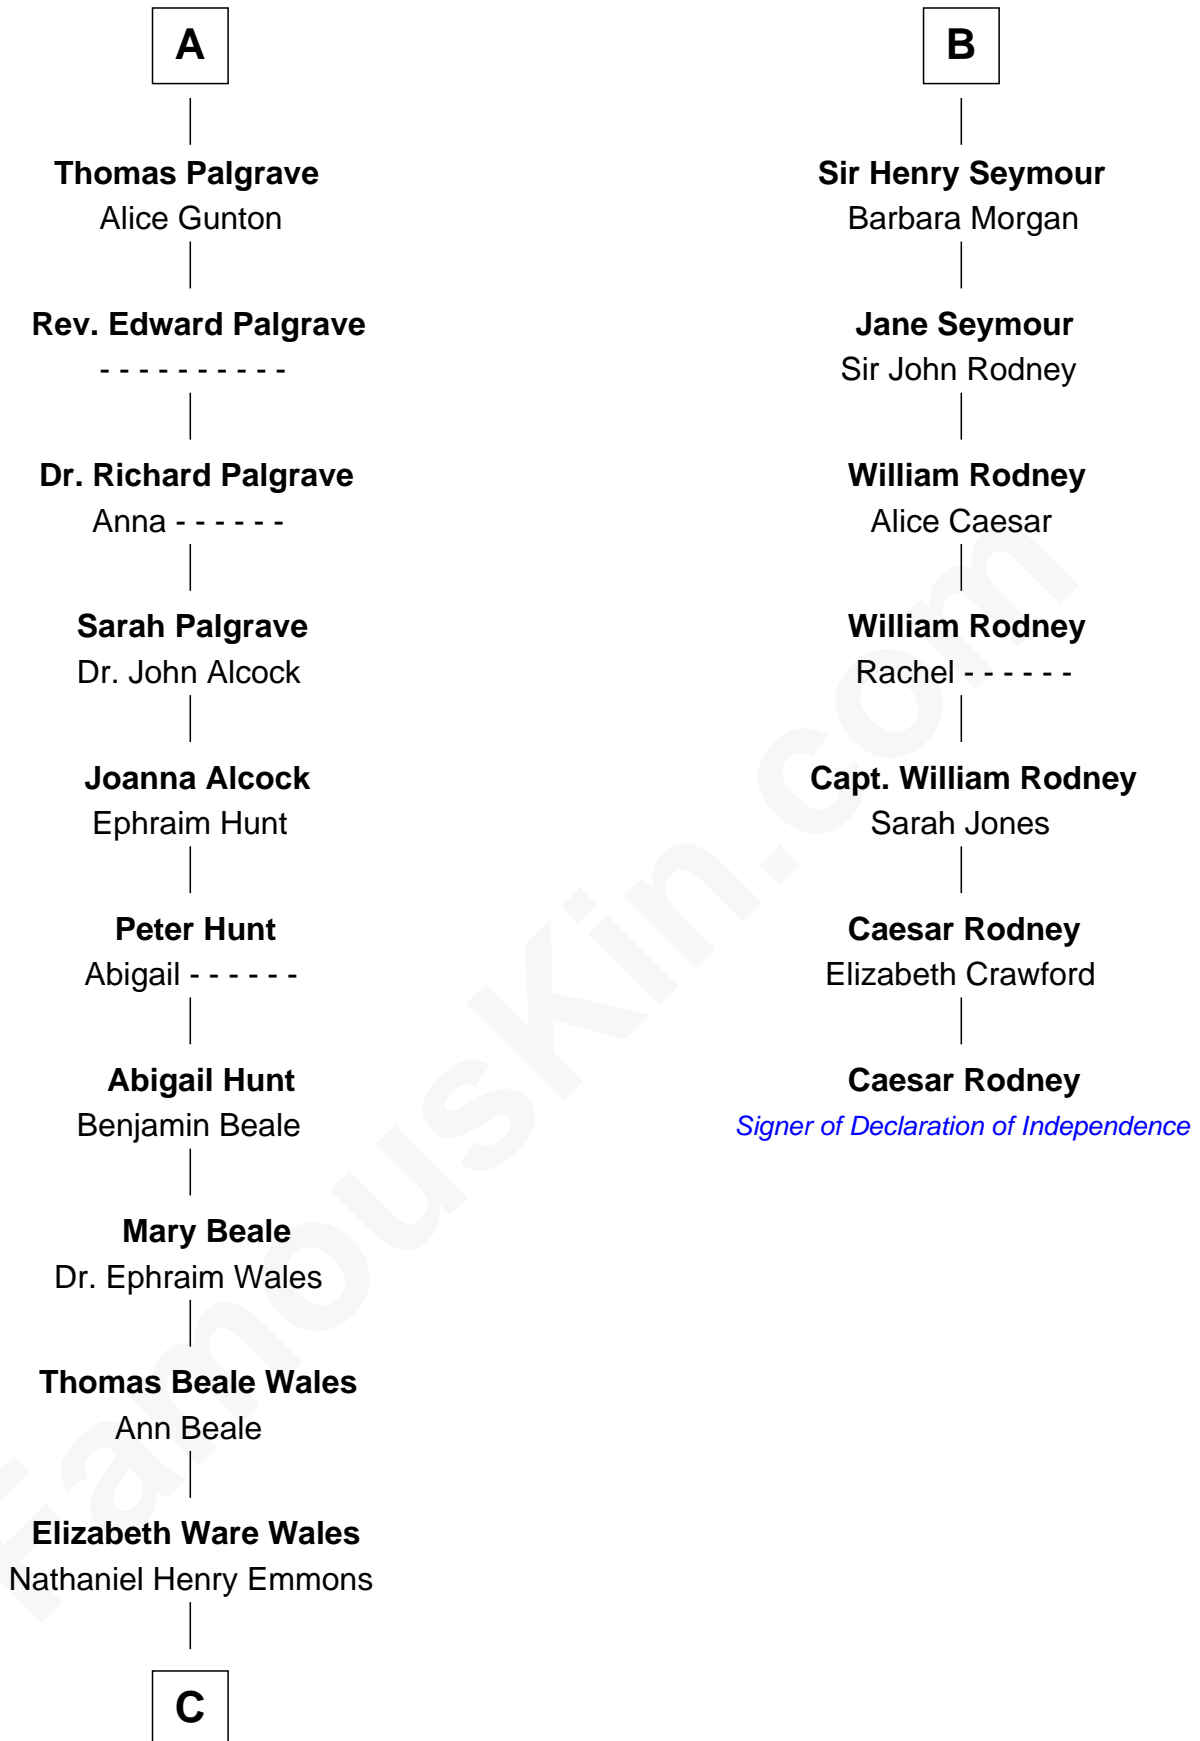

## Relationship Chart of

**Paget Brewster**

*TV Actress*

13th cousin 8 times removed of

**Caesar Rodney**

*Signer of the Declaration of Independence*

**C**

**Ann Wales Emmons**

Benjamin Brewster

**Dr. George Washington Wales Brewster**

Ellen Mackenzie Hodge

**George Washington Wales Brewster**

Joan Ryerson

**Galen Brewster**

Hathaway Tew

**Paget Brewster**