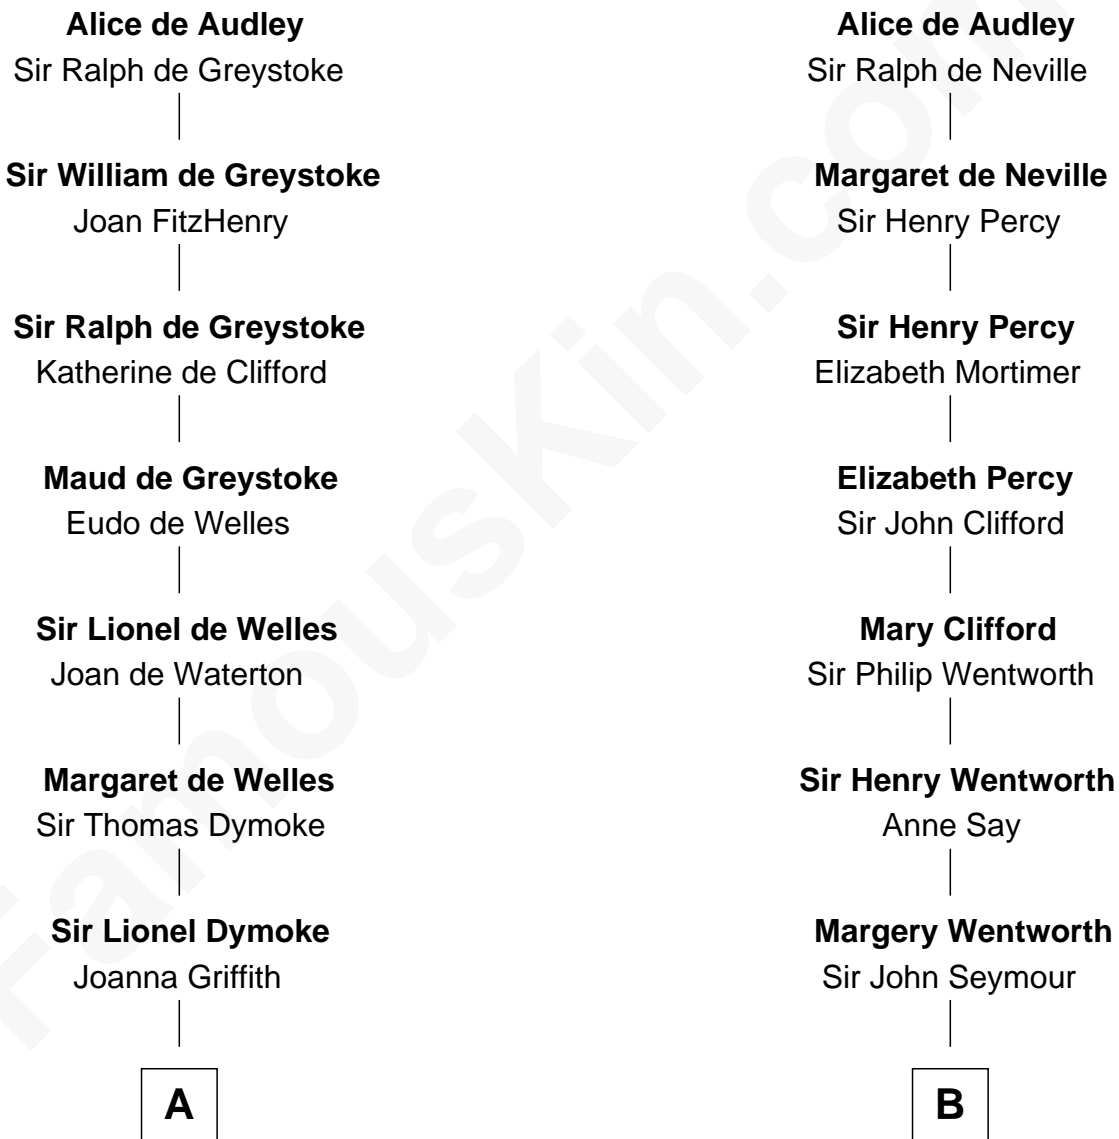

FamousKin.com Relationship Chart of

Paget Brewster

TV Actress

13th cousin 8 times removed of

Caesar Rodney

Signer of the Declaration of Independence

Sir Hugh I de Audley

Iseult de Mortimer

C

Edward Larned Ryerson

Mary Pringle Mitchell

Donald Mitchell Ryerson

Isabelle McGenniss

Joan Ryerson

George Washington Wales Brewster

Galen Brewster

Hathaway Tew

Paget Brewster

TV Actress