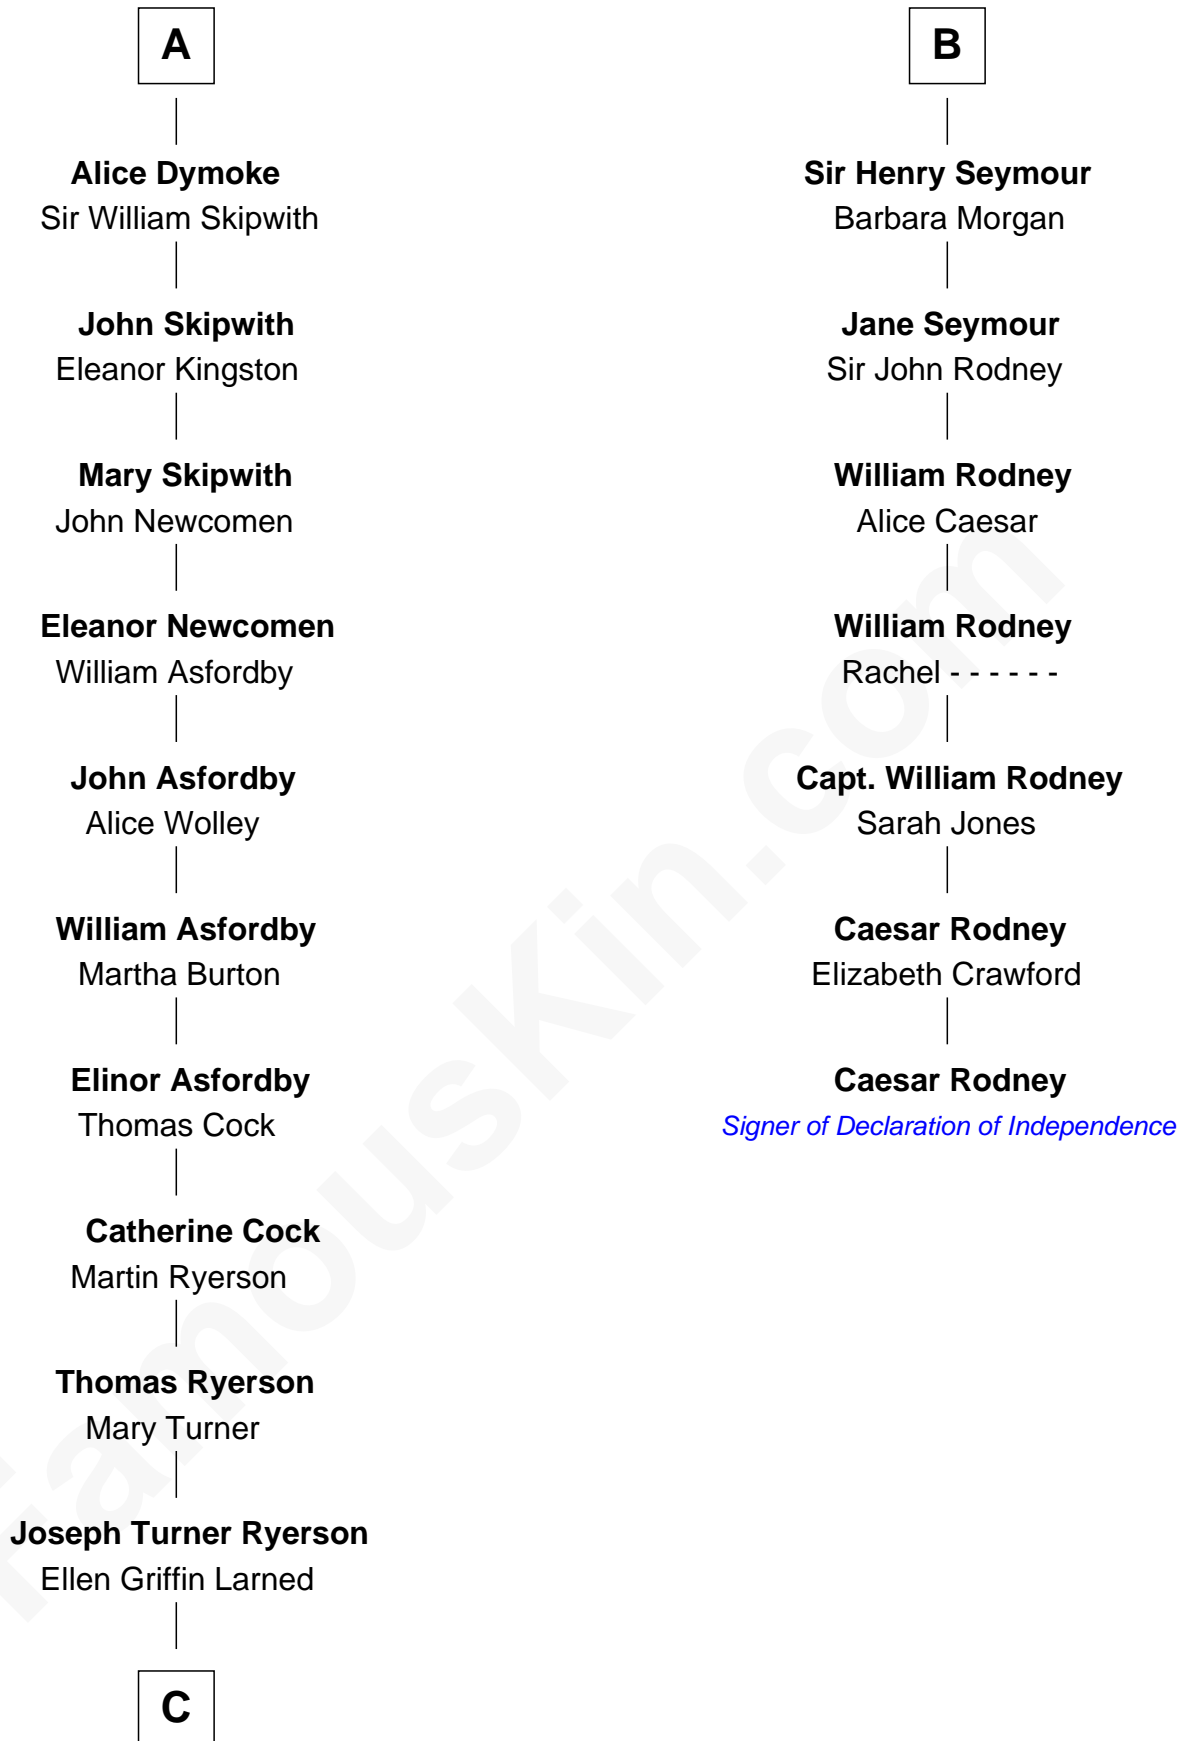

FamousKin.com Relationship Chart of

Paget Brewster

TV Actress

13th cousin 8 times removed of

Caesar Rodney

Signer of the Declaration of Independence

Sir Hugh I de Audley

Iseult de Mortimer

C

Edward Larned Ryerson

Mary Pringle Mitchell

Donald Mitchell Ryerson

Isabelle McGenniss

Joan Ryerson

George Washington Wales Brewster

Galen Brewster