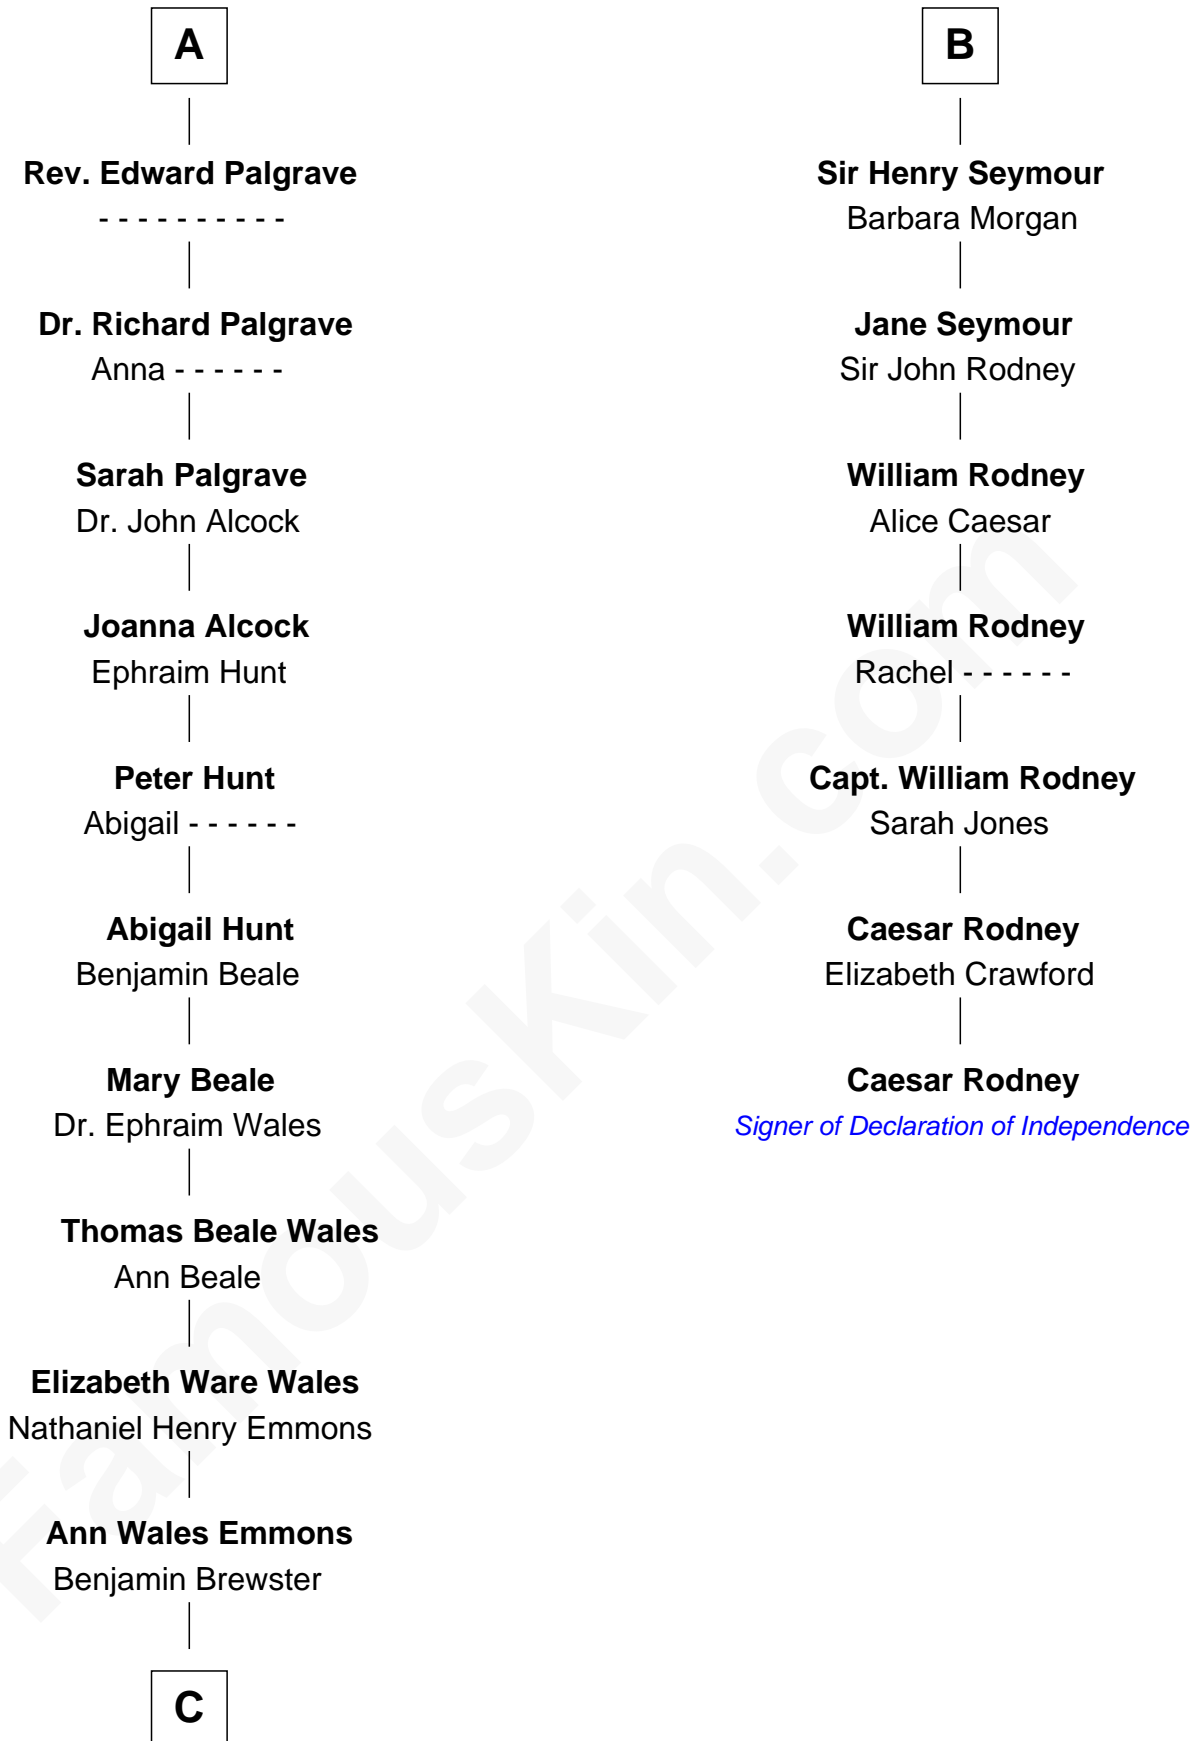

# FamousKin.com Relationship Chart of

**Paget Brewster**

*TV Actress*

13th cousin 7 times removed of

**Caesar Rodney**

*Signer of the Declaration of Independence*

**C**

Dr. George Washington Wales Brewster

Ellen Mackenzie Hodge

George Washington Wales Brewster

Joan Ryerson

Galen Brewster

Hathaway Tew

Paget Brewster

*TV Actress*