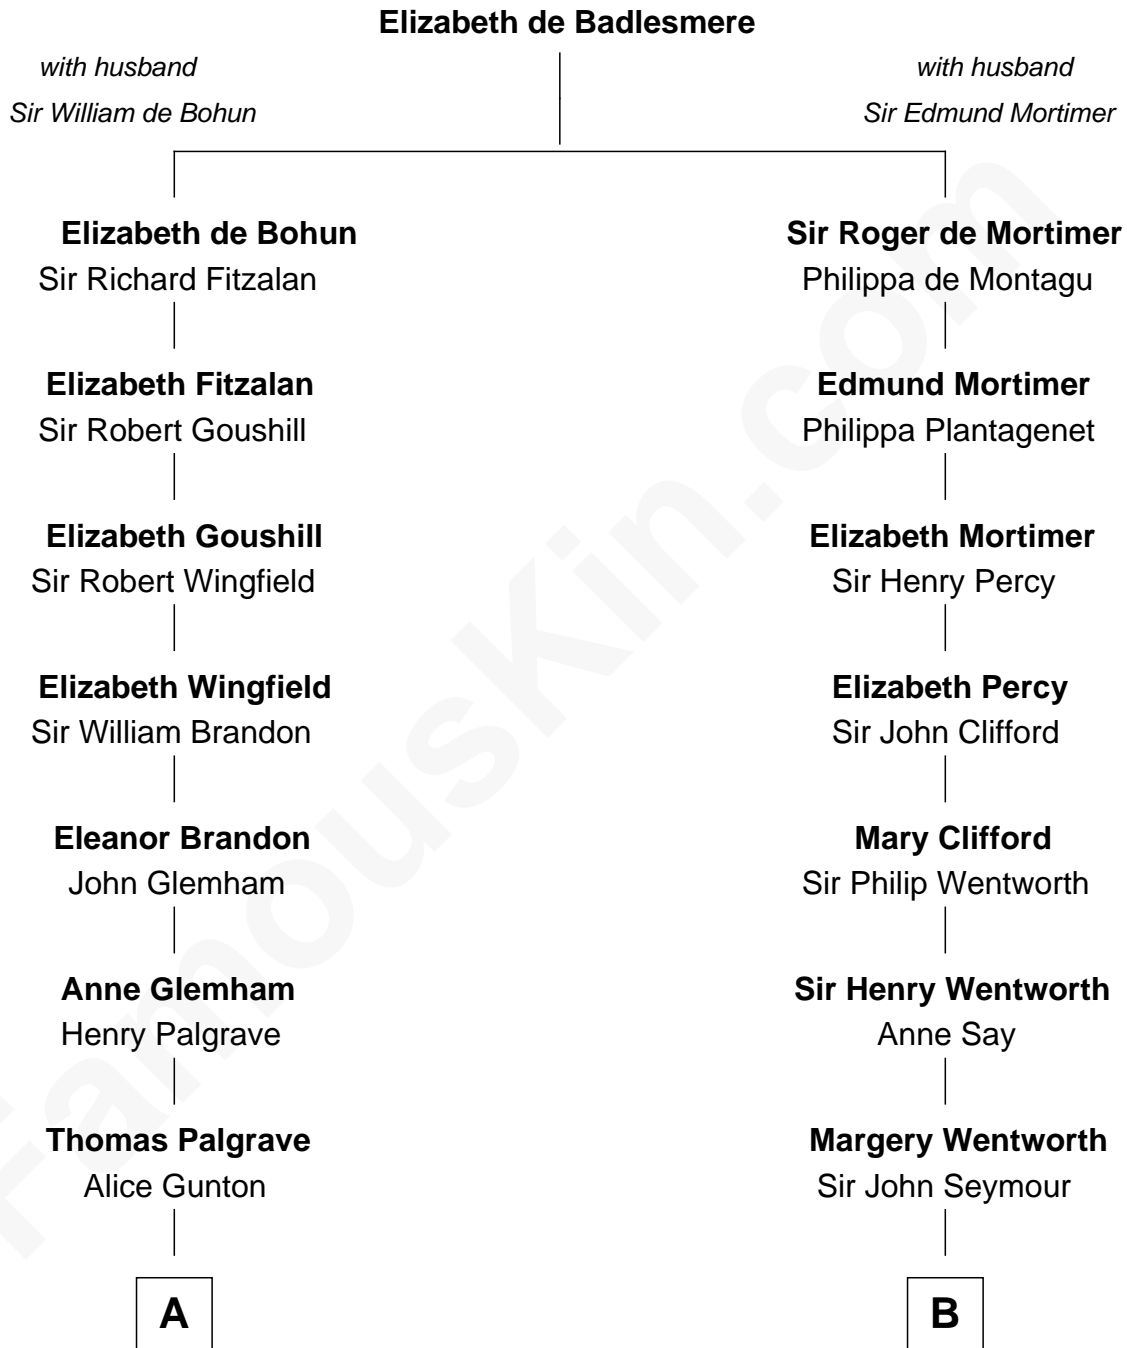

# FamousKin.com Relationship Chart of

**Paget Brewster**

*TV Actress*

13th cousin 7 times removed of

**Caesar Rodney**

*Signer of the Declaration of Independence*

**C**

Dr. George Washington Wales Brewster

Ellen Mackenzie Hodge

George Washington Wales Brewster

Joan Ryerson

Galen Brewster

Hathaway Tew

Paget Brewster

*TV Actress*