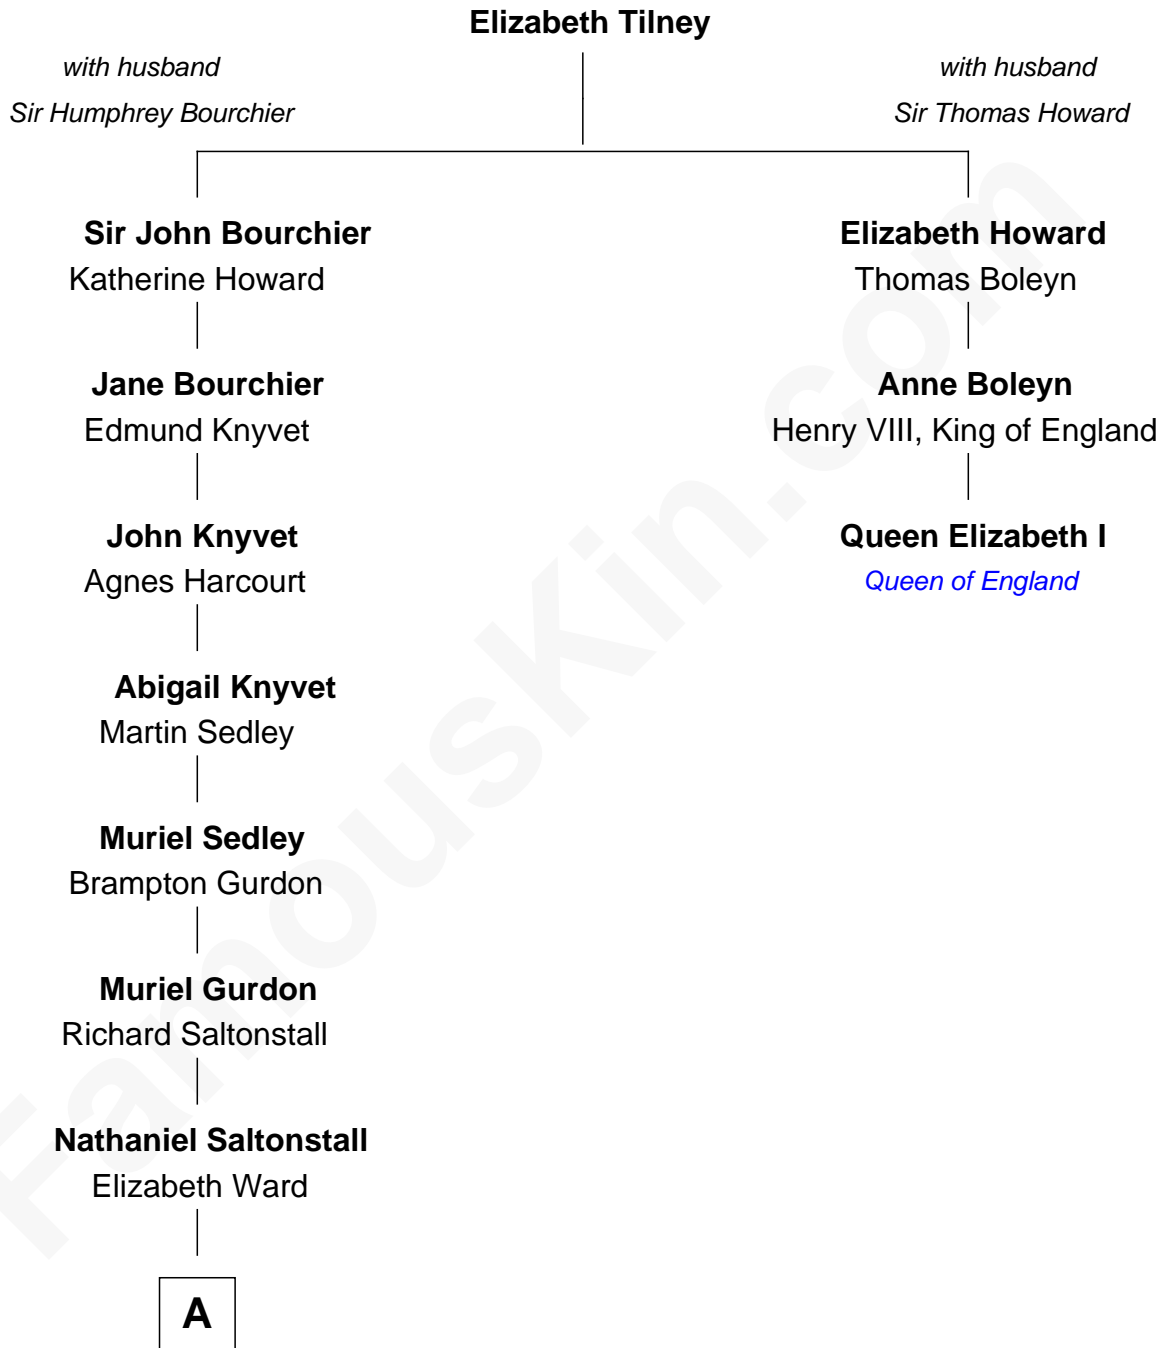

FamousKin.com Relationship Chart of

Paget Brewster

TV Actress

2nd cousin 16 times removed of

Queen Elizabeth I

Queen of England

A

Gov. Gurdon Saltonstall