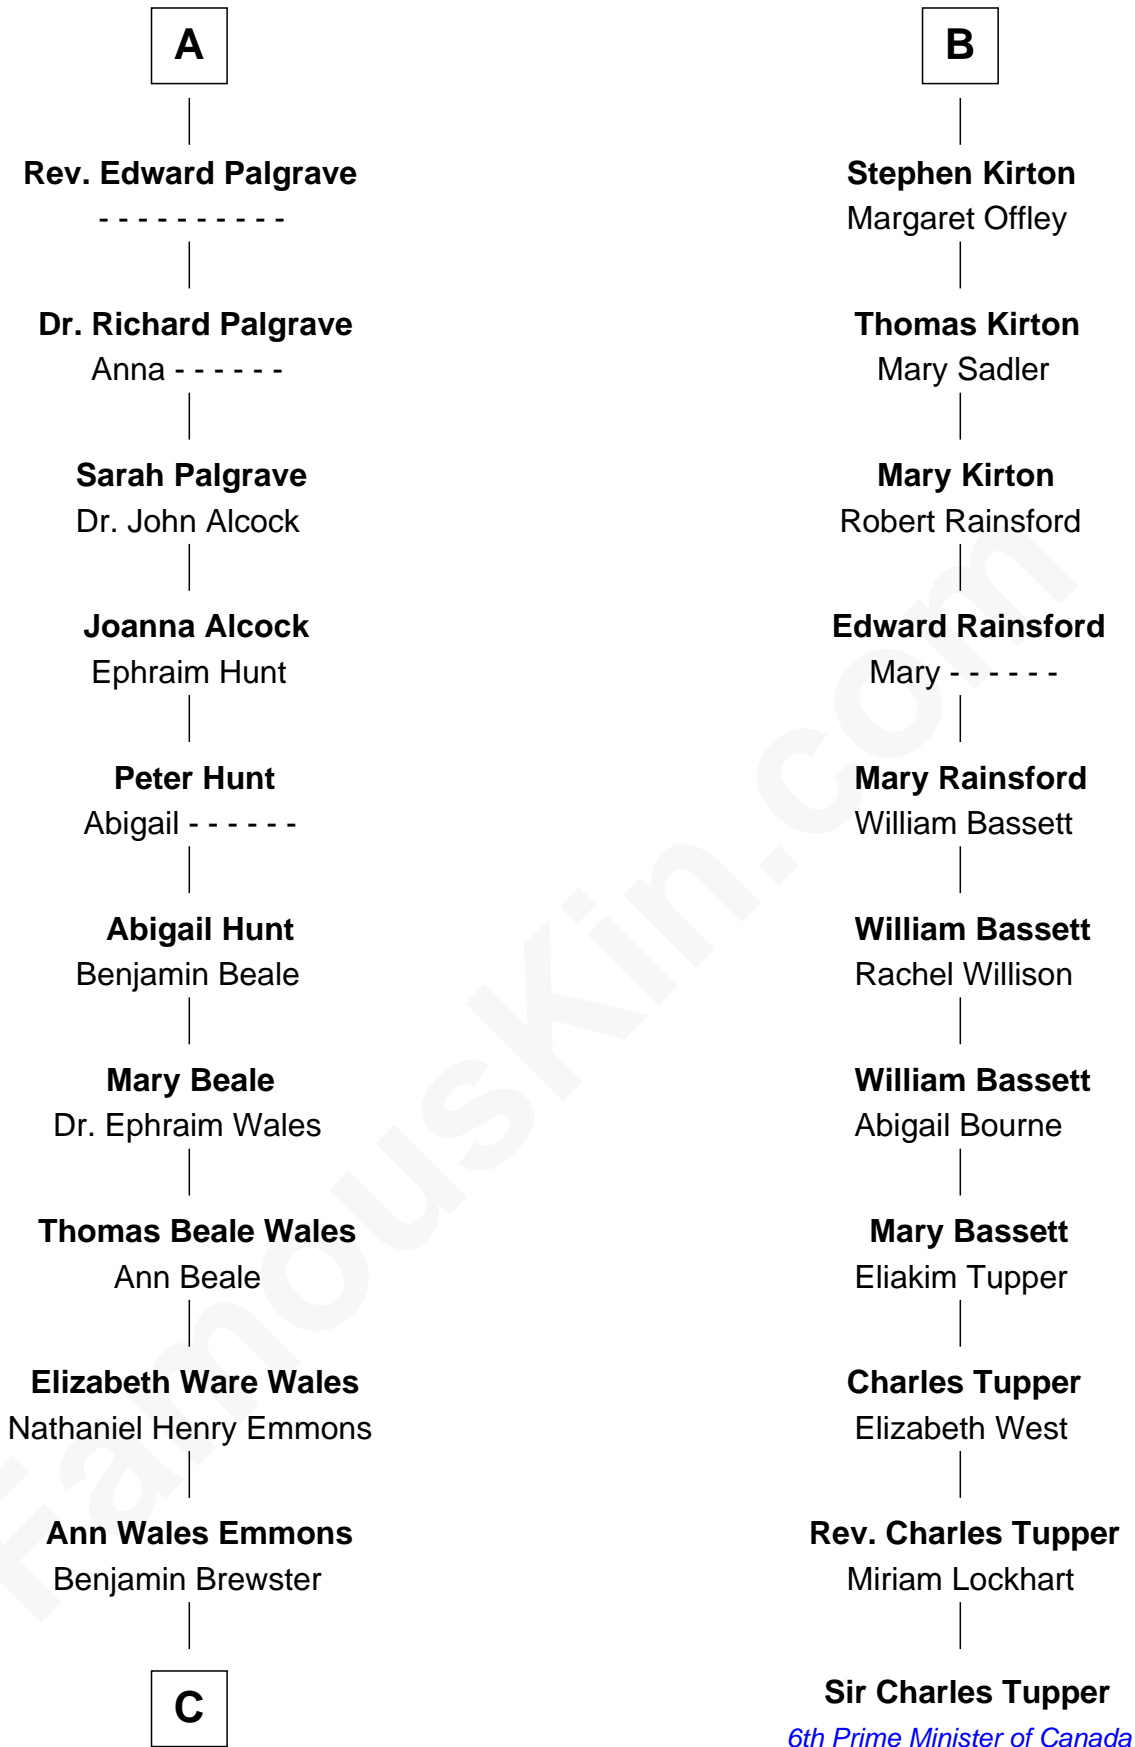

**FamousKin.com**  
**Relationship Chart of**  
**Paget Brewster**  
*TV Actress*

17th cousin 3 times removed of  
**Sir Charles Tupper**  
*6th Prime Minister of Canada*

**C**

Dr. George Washington Wales Brewster

Ellen Mackenzie Hodge

George Washington Wales Brewster

Joan Ryerson

Galen Brewster

Hathaway Tew

Paget Brewster

*TV Actress*