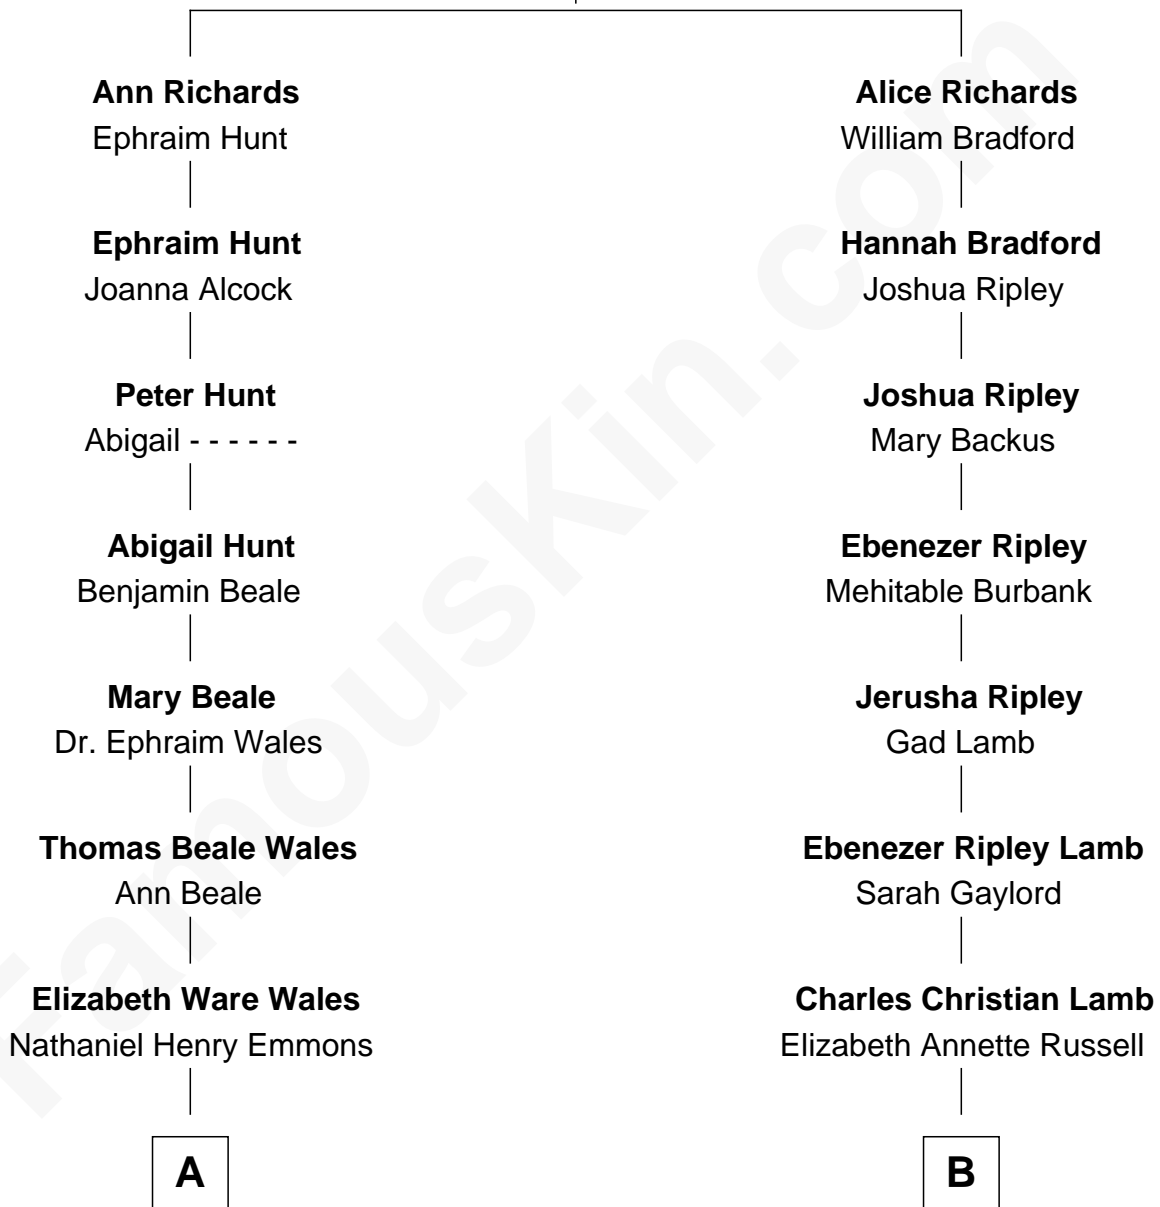

FamousKin.com Relationship Chart of

Paget Brewster

TV Actress

10th cousin 1 time removed of

Christopher Reeve

Movie Actor

Thomas Richards

Welthian - - - - -

A

Ann Wales Emmons

Benjamin Brewster

Dr. George Washington Wales Brewster

Ellen Mackenzie Hodge

George Washington Wales Brewster

Joan Ryerson

Galen Brewster

Hathaway Tew

Paget Brewster

TV Actress

B

Bert Israel Lamb

Harriet Davis

Horace Rand Lamb

Beatrice Louise Pitney